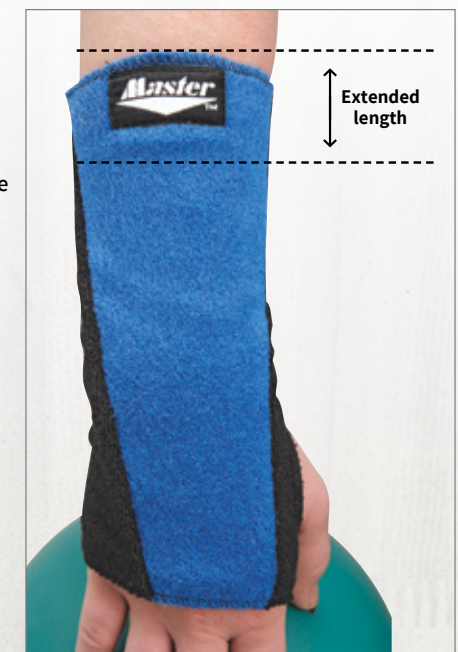

73 | Wrist Guard™

7 1/2"

Wrist Guard™

- Washable terry velour
- Sizes: One size fits all
- One dozen units per package
- Colors: Assorted

Wear under any wrist support

73L | Wrist Guard™ Extra Long

9 1/2"

GLOVES & WRIST SUPPORTS