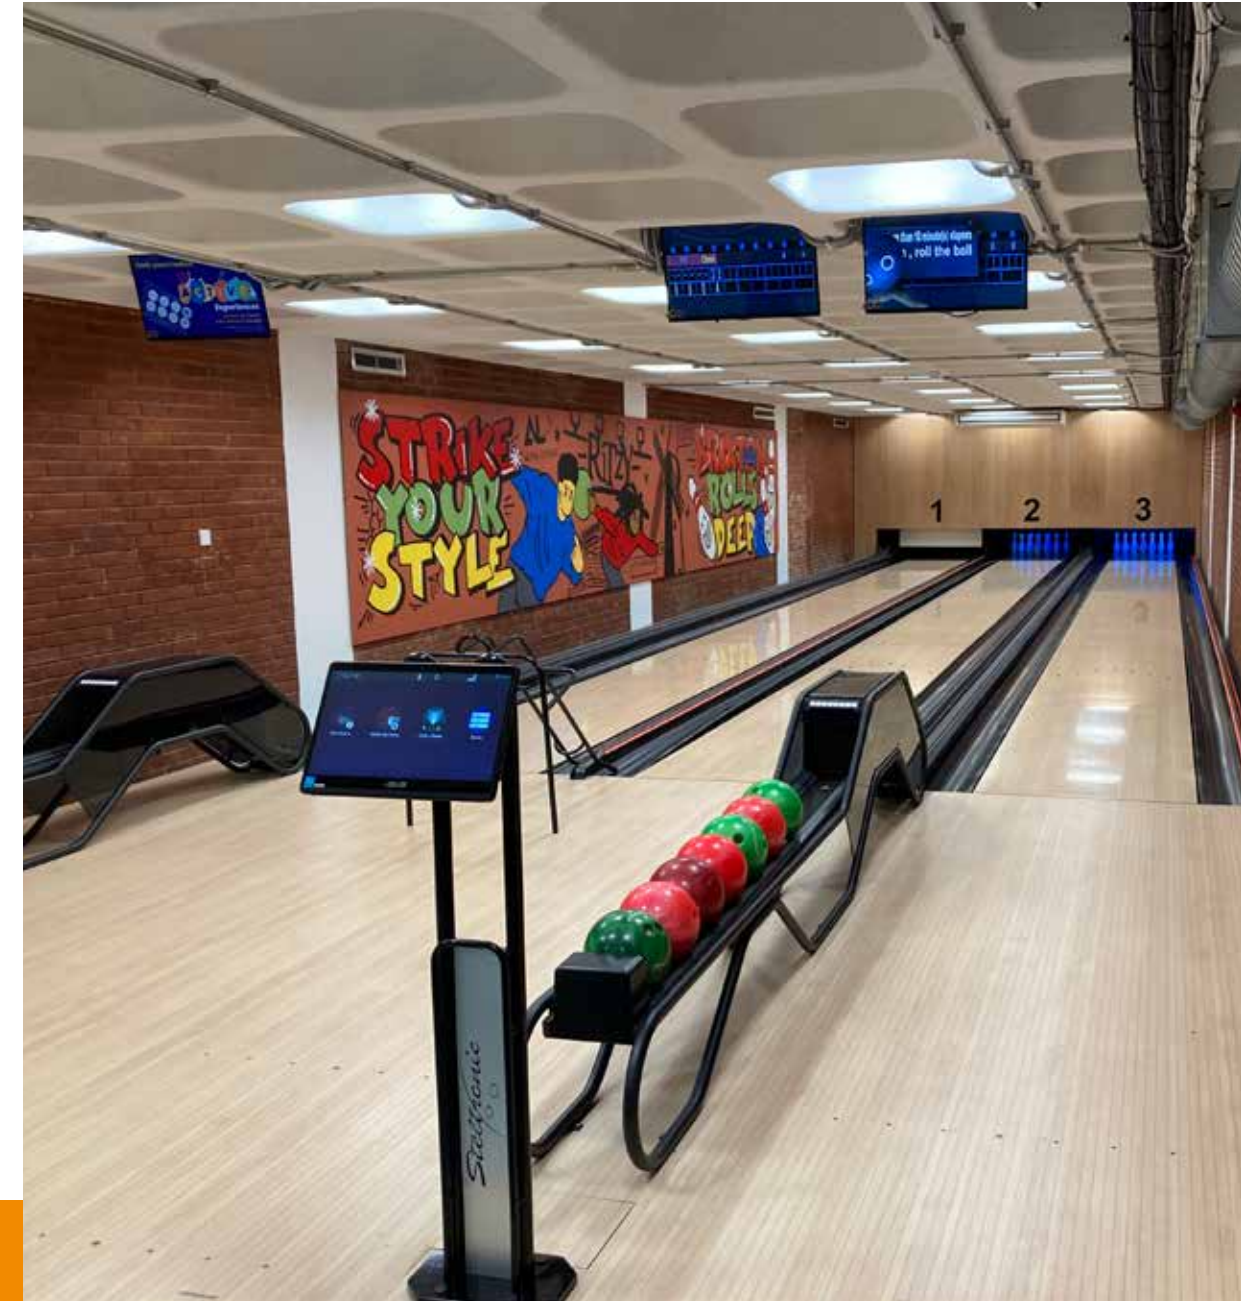

BRIXTON RECREATION CENTRE - LONDON | 3 LANES

Installed equipment

Pinspotter	SES String Pinsetters
Scoring	Steltronic Stand Alone Scoring with touch screen pedestals
Ball return	Albhorn overlane ball returns
Lanes	System 300 Lanes

Other activities: Gym, cafes, sports hall, squash courts, swimming pool, and many more.

United Kingdom | 27 Brixton Station Road | London SW9 8QQ
www.active.lambeth.gov.uk