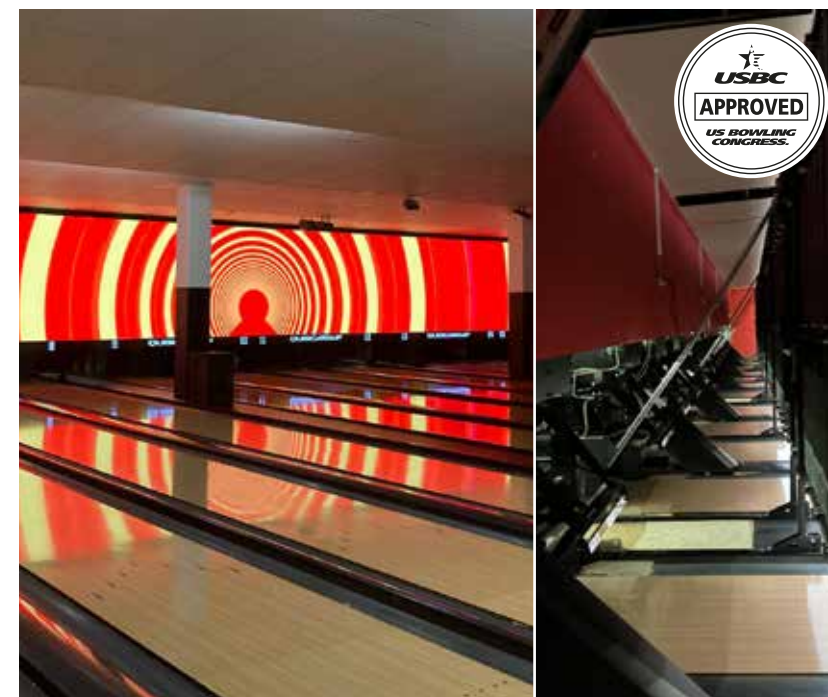

OLROUND - NIJMEGEN | 20 LANES

Equipment

Lanes 8L SPL Select Lanes
Approach 20L SPL Select Ultraslide Approach

Other activities: Prison Island and restaurant

Netherlands | Heyendaalseweg 90 | 6525 AK | Nijmegen
www.olroundnijmegen.nl