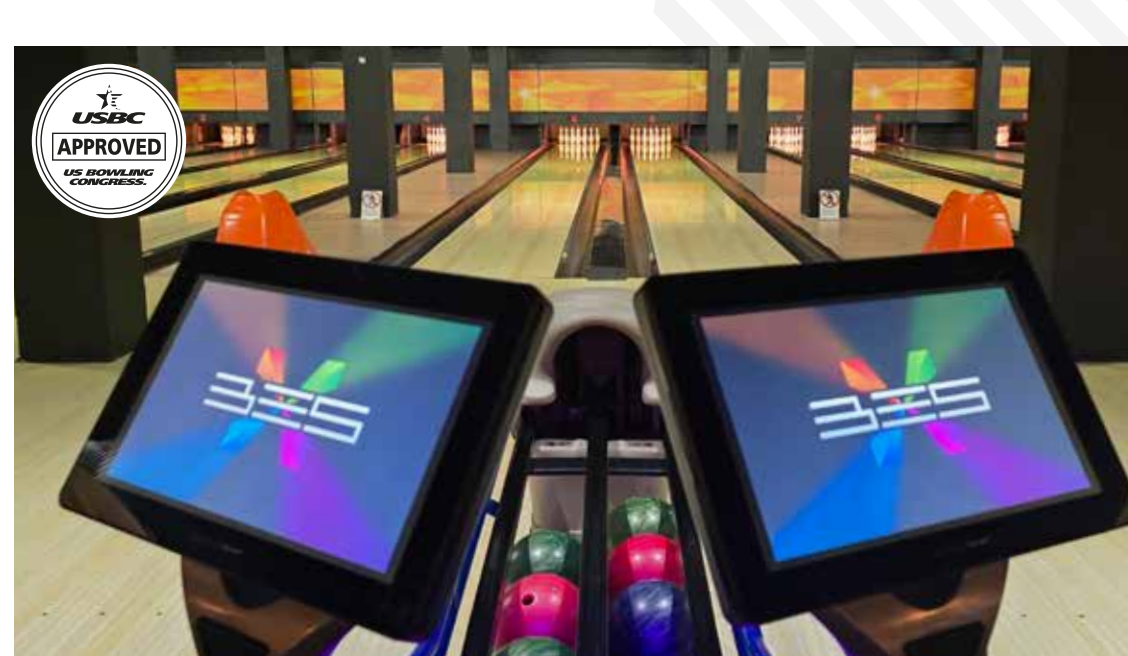

OULUN KEILAILUTALO OY - OULU | 24 LANES

Equipment

Pinspotter	QubicaAMF EDGE String Pinspotter on 16 lanes
------------	--

Other activities: Billiard, arcade games, golf, sauna, escape rooms and many more.

Finland | Isokatu 97 | 90120 Oulun
www.oulunkeilahalli.fi

VESTKANTEN OPPLEVELSER

BOWLING 1 VESTKANTEN - LODDEFJORD | 18 LANES

Installed equipment

Pinspotter	QubicaAMF EDGE String pinspotter
Hyperbowling	Hyperbowling on 6 lanes
Masking	LED Videowall - Neoverse by QubicaAMF
Bumpers	Durabowl Automatic Bumper System
Capping	Centerpunch capping lights

Other activities: Karaoke, Arcade games, swimming, skating, mini golf, spa and many more.

Norway | Lyderhornsveien 351 | 5171 Loddefjord
www.vestkantenopplevelser.no

Flying Bowling

FLYING BOWLING - VELDHOVEN | 10 LANES

Installed equipment

Pinspotter	QubicaAMF USBC EDGE String pinspotter
Scoring	BES X Ultimate with Supertouch consoles
Booking	QubicaAMF Web Reservations

Other activities: Restaurant

Netherlands | Oortlaan 152 | 5505 RH | Veldhoven
www.flying-bowling.nl