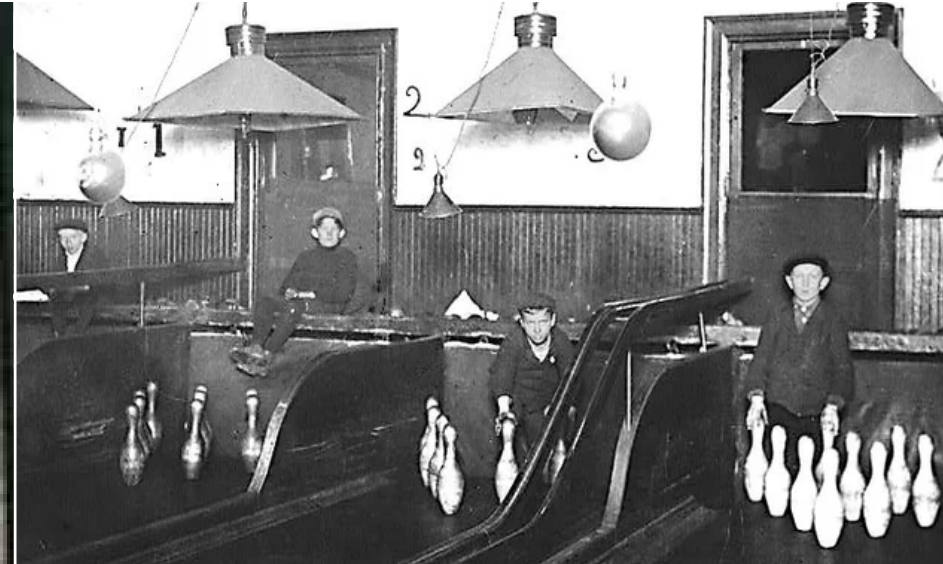

BOWLING DAYS ARE GOOD DAYS

BOWLTECH®

PHÖNIX BOWLING - MAINZ | 20 LANES

Installed equipment

Scoring BES NV with SuperTouch Consoles

Other activities: Restaurant, darts, arcade indoor football and more.

Germany | Am Schleifweg 15 | 55128 Mainz
www.phoenixbowling.de

HISTORY OF BOWLING

Bowling originated over 5,000 years ago in ancient Egypt, where early forms of the game involved pins and balls. During the Middle Ages, Europe developed its own nine-pin variations. European immigrants brought the game to America, where it evolved into modern 10-pin bowling. The rules were standardized in 1895. A major breakthrough came in 1951 with the invention of the automatic pinsetter, helping bowling grow into a globally popular sport and leisure activity.