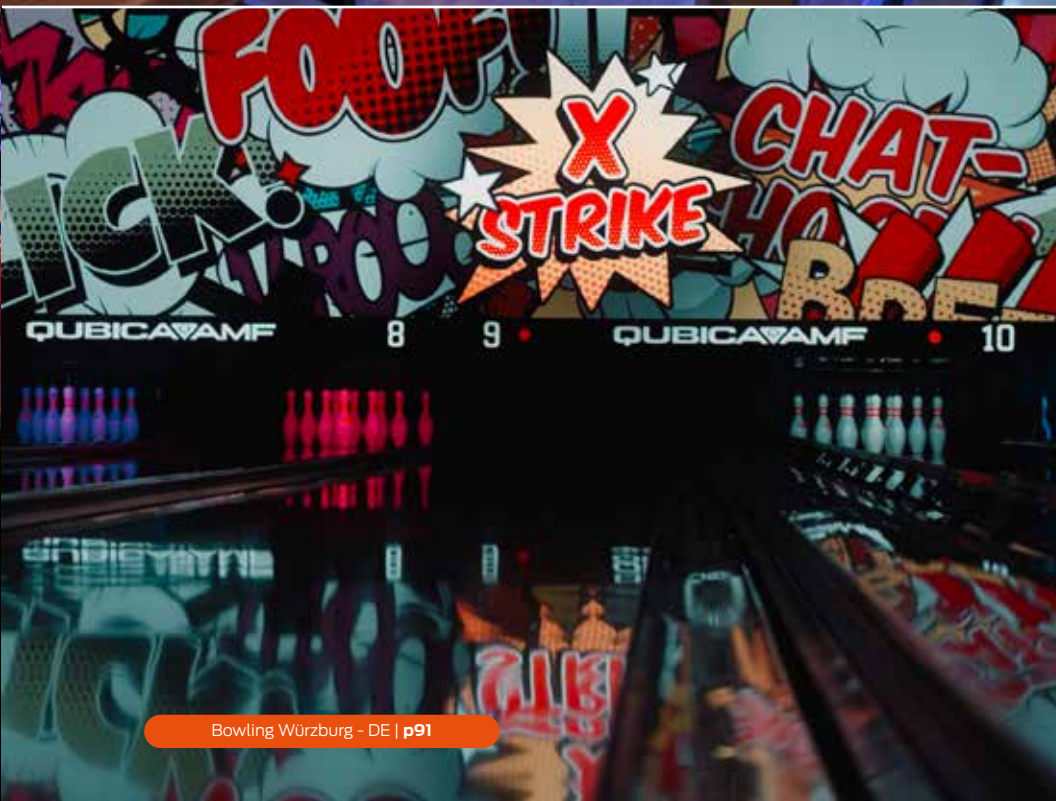

Vier Hoog - 's Hertogenbosch, NL | p99

Bowling Würzburg - DE | p91