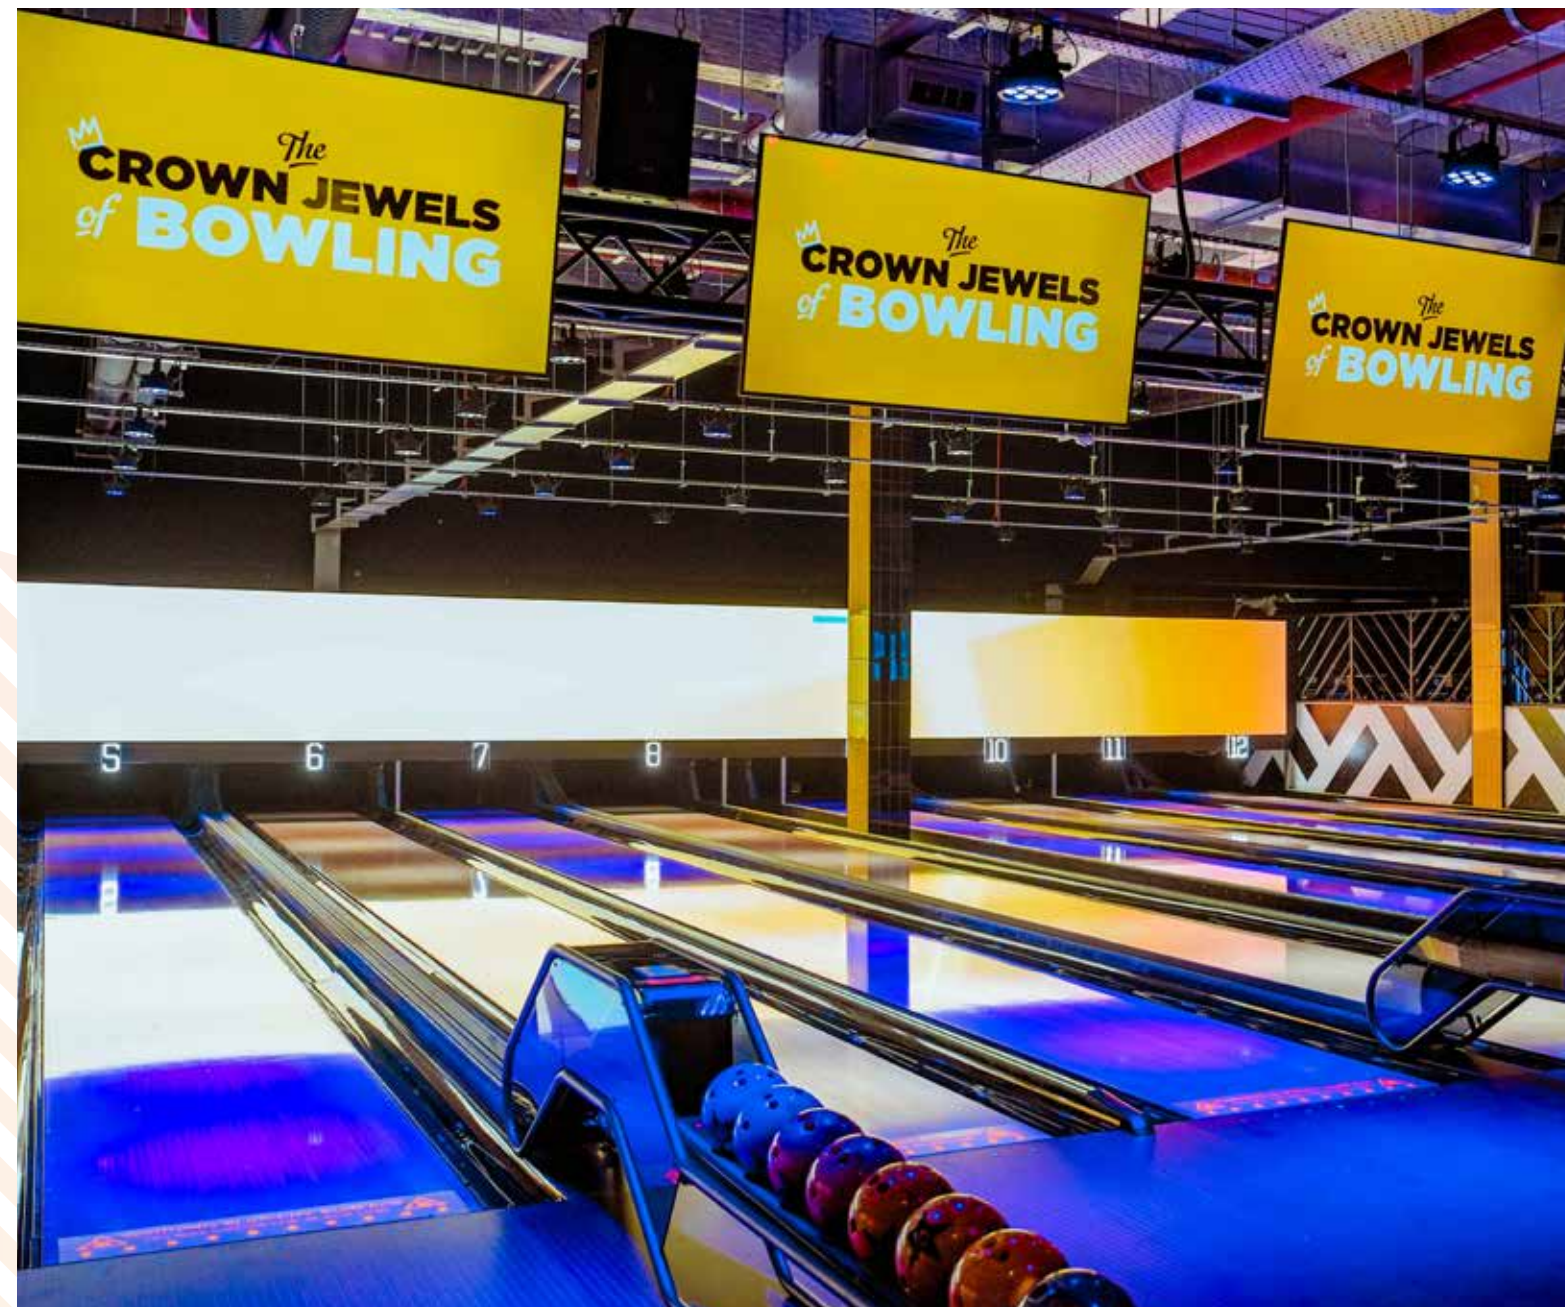

KINGPINS

KING PINS SILVERBURN - GLASGOW | 16 LANES

Installed equipment

Bowling	12 lanes Tenpin Bowling
Bowling	4 lanes Duck Pin Bowling
Pinspotter	SES Pinsetters
Lanes	System 300 lanes
Scoring	Steltronic Focus Scoring

Other activities: ice-free curling, shuffleboard, arcade games, darts and pool billiard.

Scotland | Barrhead Road Glasgow Scotland | G53 6AG
www.kingpins.co.uk