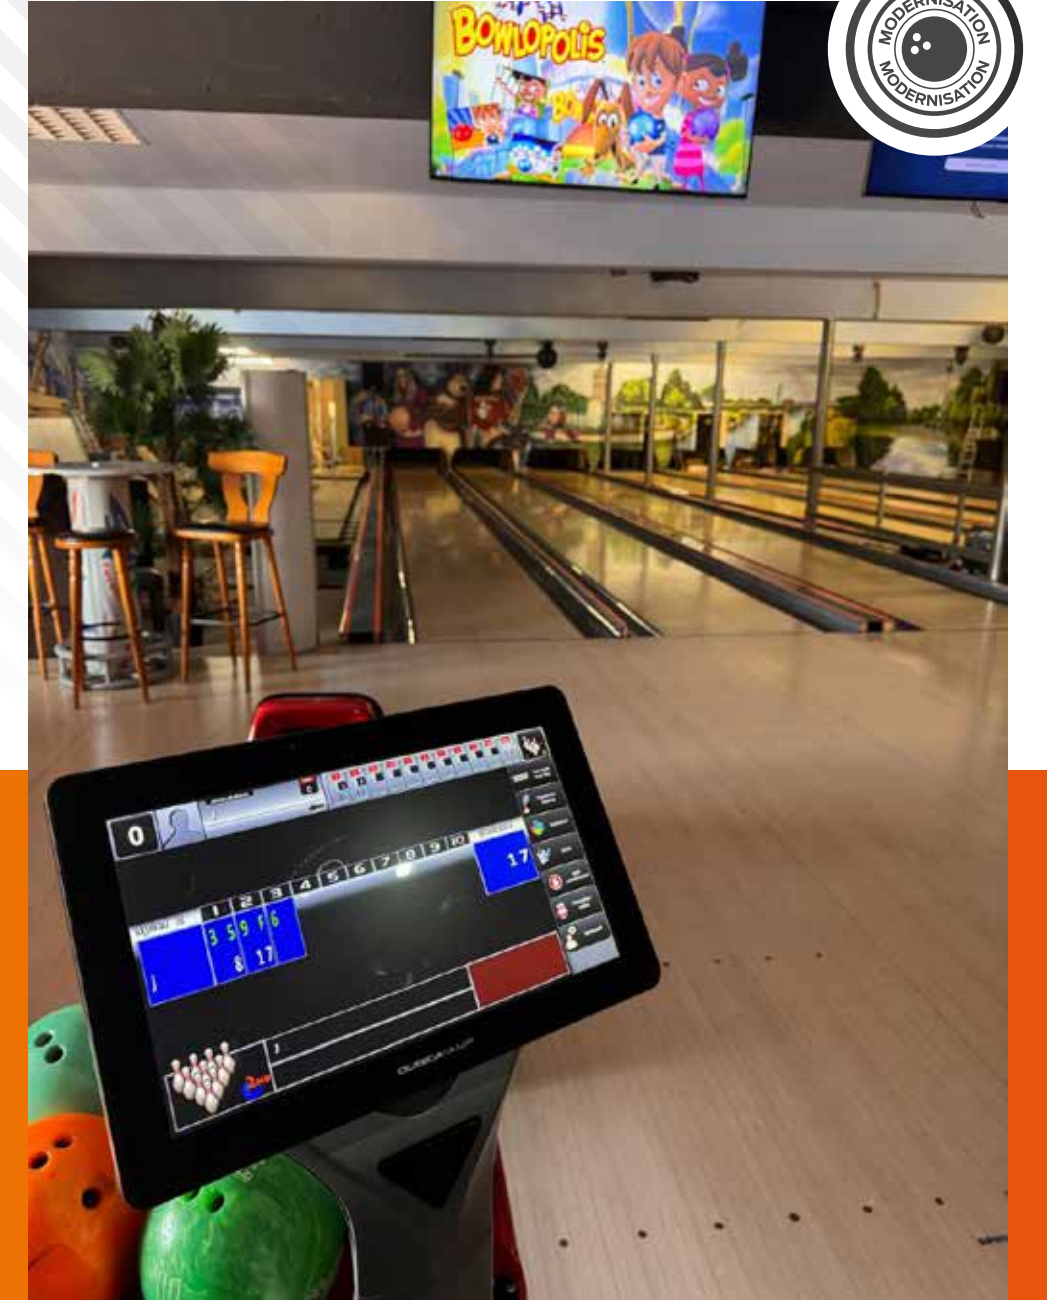

BOWLING PARK MANNHEIM - MANNHEIM | 7 LANES

Installed equipment

Scoring	BES X Ultimate with Supertouch consoles

Germany | Koblenzer Straße 17 | 68309 Mannheim
www.bowlingparkmannheim.de