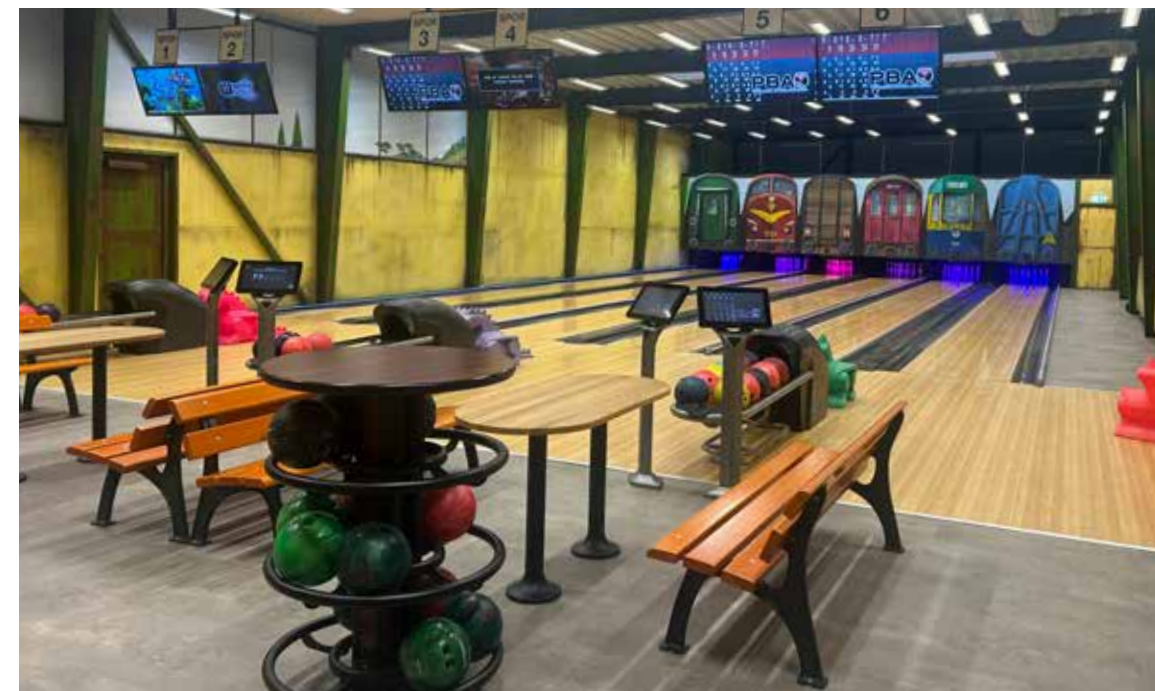

POORT 51 - WEERT | 6 LANES

Installed equipment

Pinspotter	QubicaAMF EDGE String pinspotter
Scoring	BES X with Easykey Consoles
Lanes	SPL Select Lanes
Bumpers	Durabowl Automatic Bumper System
Ball return	Harmony Ball Returns

Other activities: curling, karaoke, 360 golf and more

Netherlands | Werthaboulevard 1 | 6001 HZ Weert
www.poort51.nl

LALANDIA - BILLUND | 6 LANES

Installed equipment

Pinspotter	QubicaAMF EDGE String Pinspotter
Scoring	BES X Ultimate with SuperTouch Consoles
Lanes	SPL Select lanes
Ball return	Harmony Ball Returns with lower racks

Other activities: Swimming pool, padel, restaurant, playground and many more.

Denmark | Ellehammers Allé 3 | DK-7190 Billund
www.lalandia.dk/en/billund