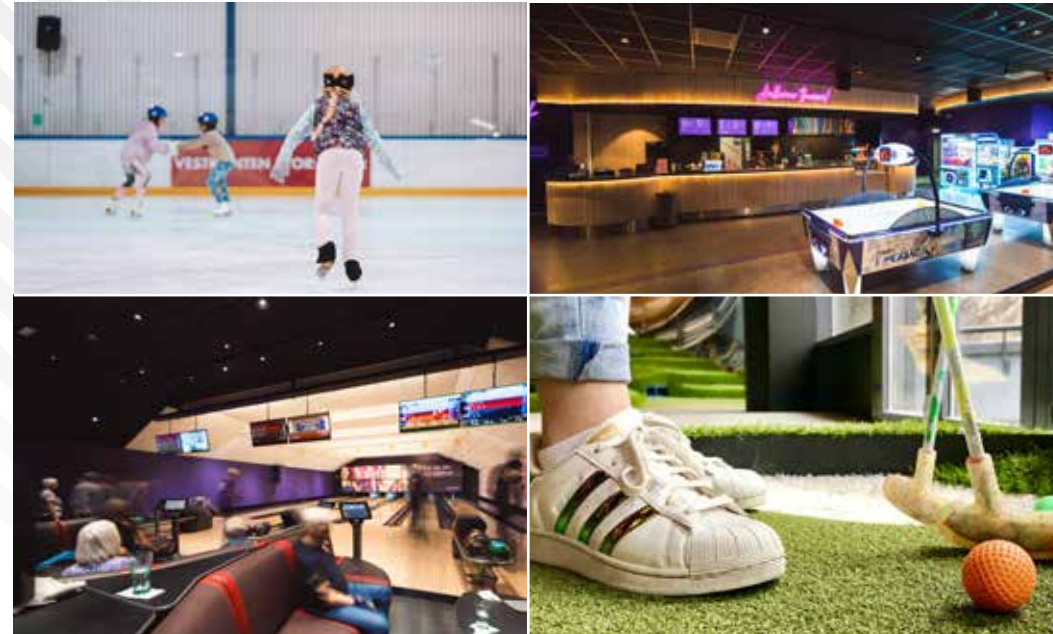

Other activities: Karaoke, Arcade games, swimming, skating, mini golf, spa and many more.

Norway | Lyderhornsveien 351 | 5171 Loddefjord
www.vestkantenopplevelser.no

Flying Bowling

FLYING BOWLING - VELDHOVEN | 10 LANES