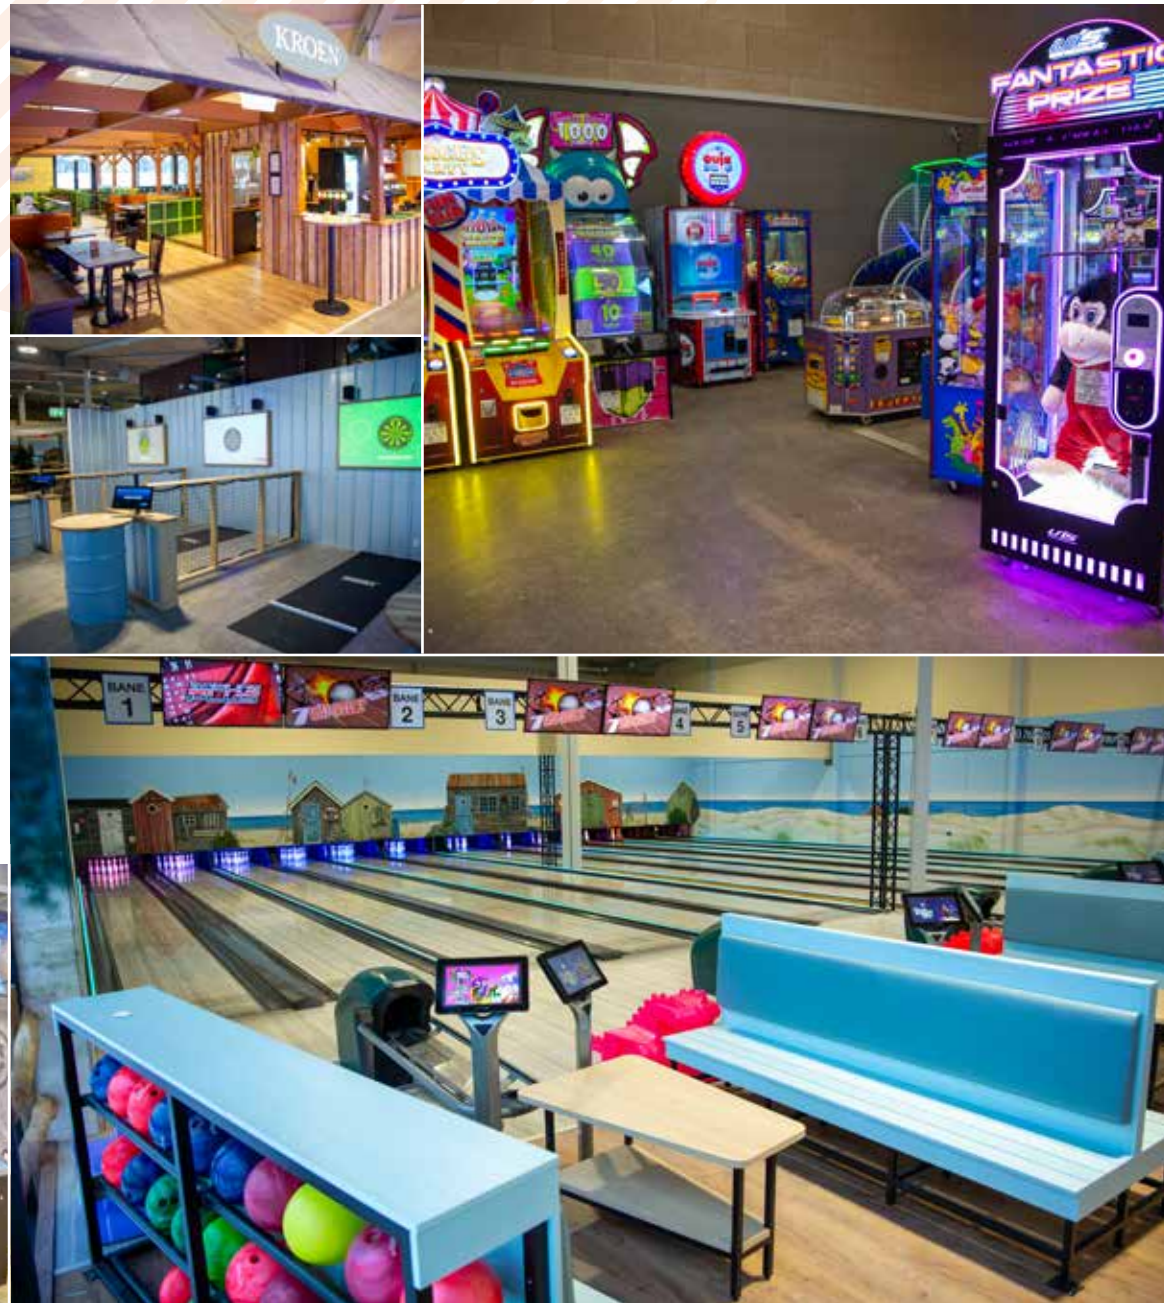

LALANDIA - SØNDERVIG | 12 LANES

Installed equipment

Pinspotter	QubicaAMF EDGE String Pinspotter
Scoring	BES X Ultimate with SuperTouch Consoles
Lanes	SPL Select lanes
Ball return	Harmony Ball Returns incl lower racks

Other activities: Swimming pool, darts, padel, restaurant, playground and many more.

Denmark | Vestkystvej 2 | DK-6950 Ringkøbing
www.lalandia.dk/en/søndervig

BUILT FOR
ENDLESS
FUN