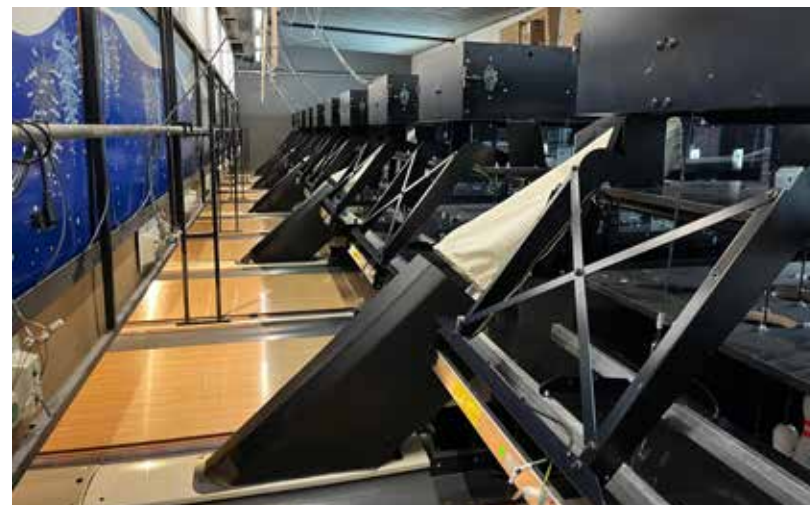

TORHOUT BOWLING CENTER - TORHOUT | 10 LANES

Installed equipment

Pinspotter QubicaAMF EDGE String pinspotter

Other activities: Billiard and restaurant

Belgium | Oostendestraat 41a | 8820 Torhout
www.torhoutbowlingcenter.be