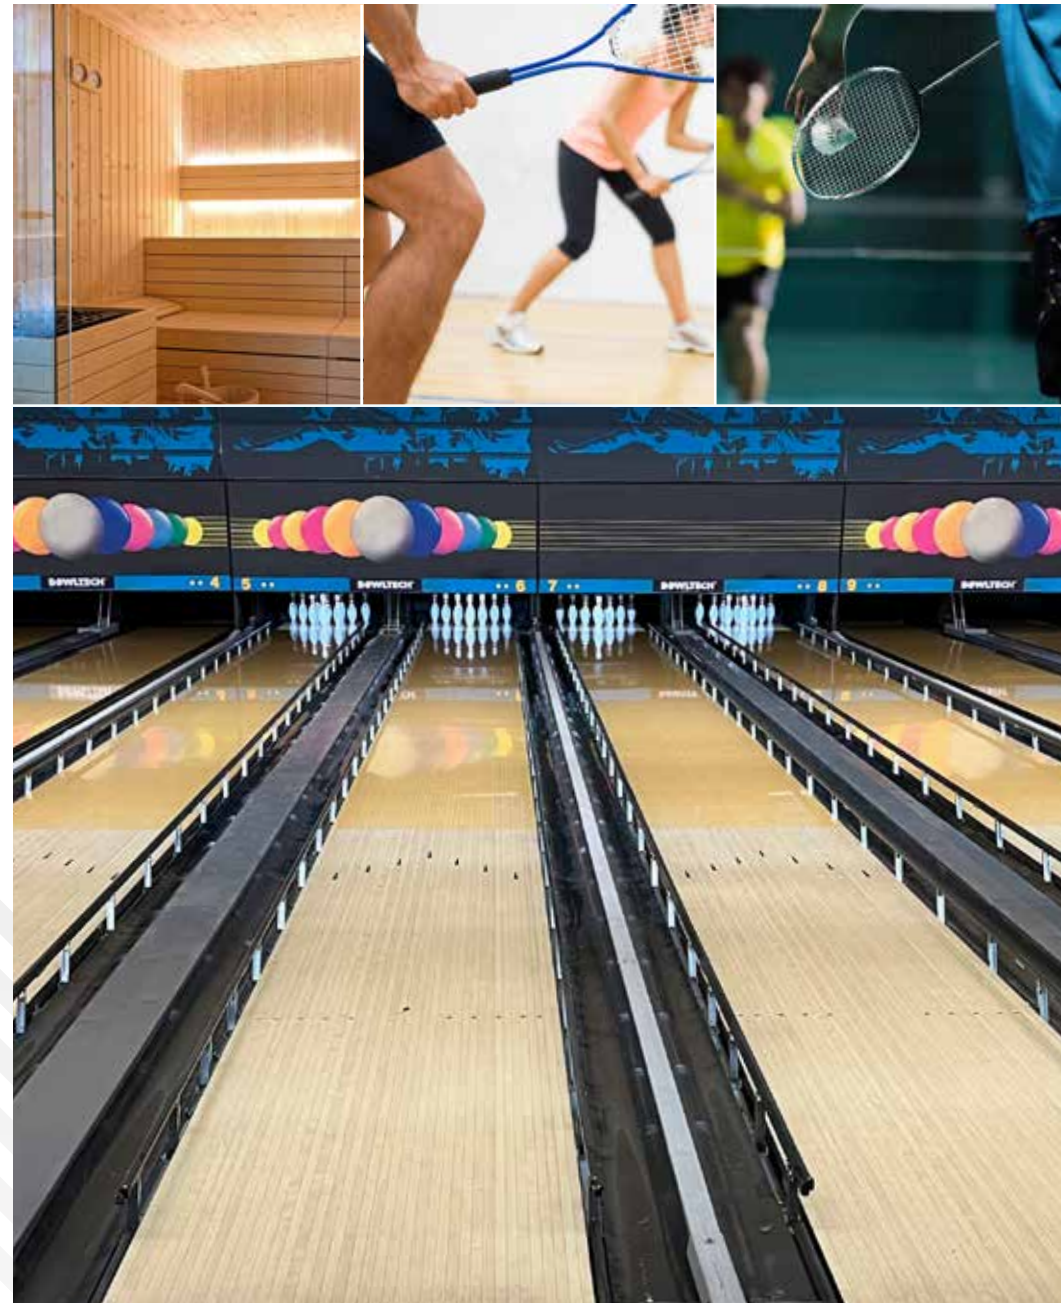

B1 SPORT & FREIZEIT - SCHÖNEICHE | 4 LANES

Installed equipment

Bumpers Durabowl automatic bumper system

Other activities: Badminton, tennis, sauna, squash and many more.

Germany | August-Borsig-Ring 9 | 15566 Schöneiche bei Berlin
www.b1sf.de/bowling

“**LESS
GUTTERS,
MORE
GLORY**”

BOWLTECH®

SKÆRBÆK CENTRET

SKÆRBÆK FRITIDSCENTER - SKÆRBÆK | 8 LANES

Installed equipment

Pinspotter	QubicaAMF EDGE String Pinspotters
Scoring	BES X with EasyKey Twin Consoles

Other activities: Swimmingpool, Gokart, playground, fitness center, restaurant and many more.