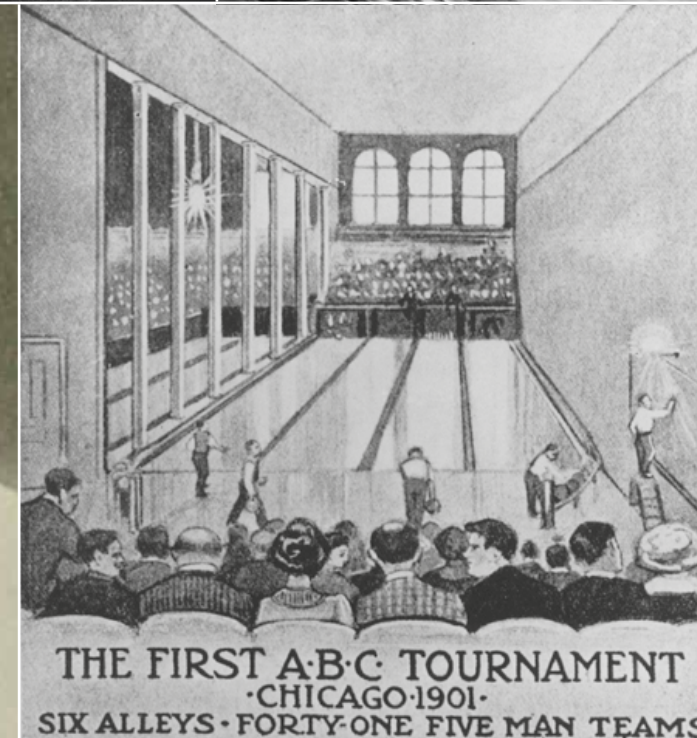

FIRST NATIONAL BOWLING TOURNAMENT

The first national bowling tournament sanctioned by the American Bowling Congress (ABC) was held in Chicago in January 1901. This tournament, which included singles and doubles competitions, marked a significant step in establishing bowling as a respected competitive sport and helped to distance it from its previously negative association with gambling. Frank Brill was the first national champion. The tournament attracted a large number of participants and led to the formation of various bowling organizations, including those for women and African Americans.