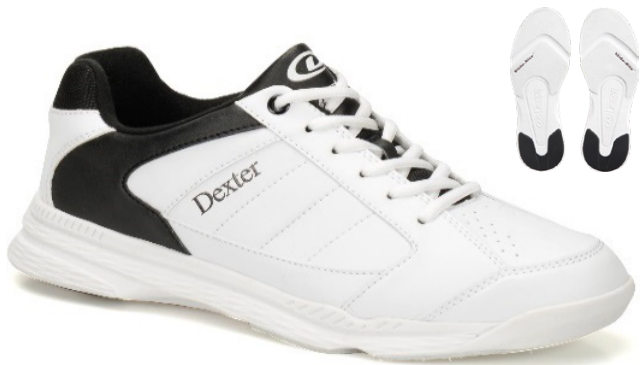

NEW

STOCK #: DM0001708

COLORWAY:
GREY

SIZES:
7-12,13,14,15

NOW IN STOCK

RICKY IV

ADVANCED FEATURES

- * NEW Light Weight Outsole
- * Soft Durable Man-Made upper
- * Fully Fabric-lined with Padded Tongue and Collar
- * Lace to toe upper pattern for a custom fit
- * Non-Marking EVA midsole with defined rubber Horseshoe Heel
- * Molded removable Blown EVA footbed
- * S8 microfiber slide soles on both shoes

STOCK #: DM0000198

COLORWAY:
BLACK/ALLOY

SIZES:
6-12,13,14, 15

NOW IN STOCK

RICKY IV

ADVANCED FEATURES

- * NEW Light Weight Outsole
- * Soft Durable Man-Made upper
- * Fully Fabric-lined with Padded Tongue and Collar
- * Lace to toe upper pattern for a custom fit
- * Non-Marking EVA midsole with defined rubber Horseshoe Heel
- * Molded removable Blown EVA footbed
- * S8 microfiber slide soles on both shoes