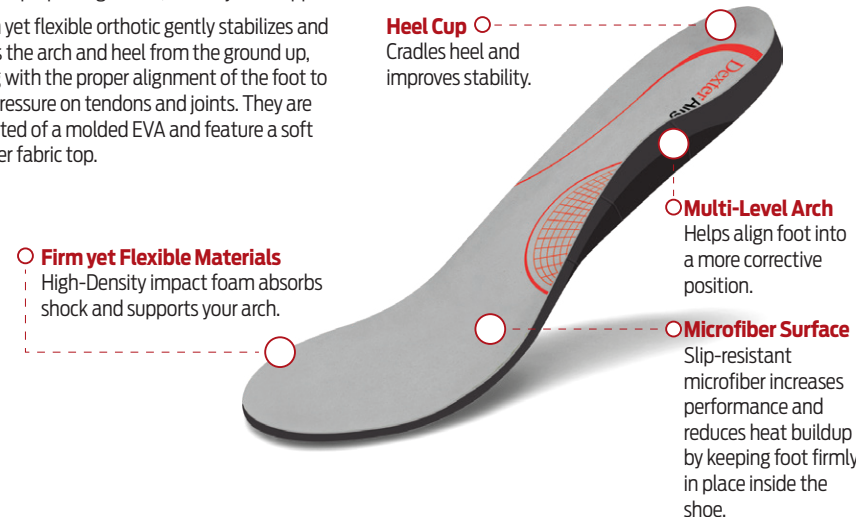

- Replacement Single Density Blown EVA Footbed
- For bowling shoes w/ removable insoles
- Soft, microfiber surface for ultimate comfort

Accessories 2020-2021

ALIGN INSOLES

- DI0001G**
DEXTER ALIGN INSOLE MENS (10 - 11 ½)
- DI0001MD**
DEXTER ALIGN INSOLE MENS (8 - 9 ½)
- DI0001SM**
DEXTER ALIGN INSOLE MENS (6 ½ - 7 ½)
- DI0001XL**
DEXTER ALIGN INSOLE MENS (12 - 15)
- DI0002LG**
DEXTER ALIGN INSOLE WOMENS (9 ½ - 11)
- DI0002MD**
DEXTER ALIGN INSOLE WOMENS (7 ½ - 9)
- DI0002SM**
DEXTER ALIGN INSOLE WOMENS (5 - 7)

WHAT IS ALIGN TECHNOLOGY?

Align tech is an innovative ergonomically designed orthotic that helps place the foot in a more optimum position to assist with proper alignment, stability and support.

This firm yet flexible orthotic gently stabilizes and supports the arch and heel from the ground up, assisting with the proper alignment of the foot to reduce pressure on tendons and joints. They are constructed of a molded EVA and feature a soft microfiber fabric top.