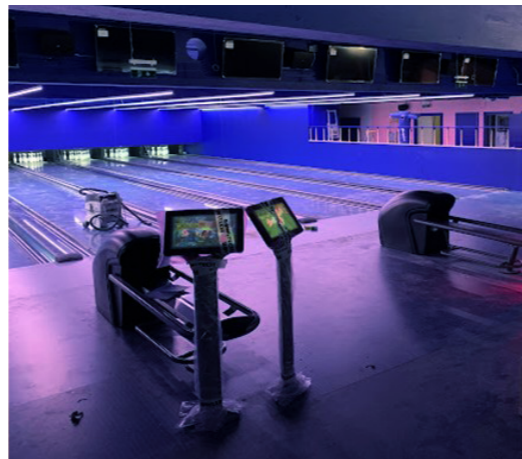

NEW CENTRE

PINPIN, GJØVIK

Other activities: Golf simulator, darts, shuffleboard, karaoke

Storgata 7, 2815 Gjøvik
www.pinpin.no

6
lanes

PIN
PIN

INSTALLED EQUIPMENT

PINSPOTTER
SCORING
LANES
BALL RETURNS
HYPERBOWLING
BUMPERS