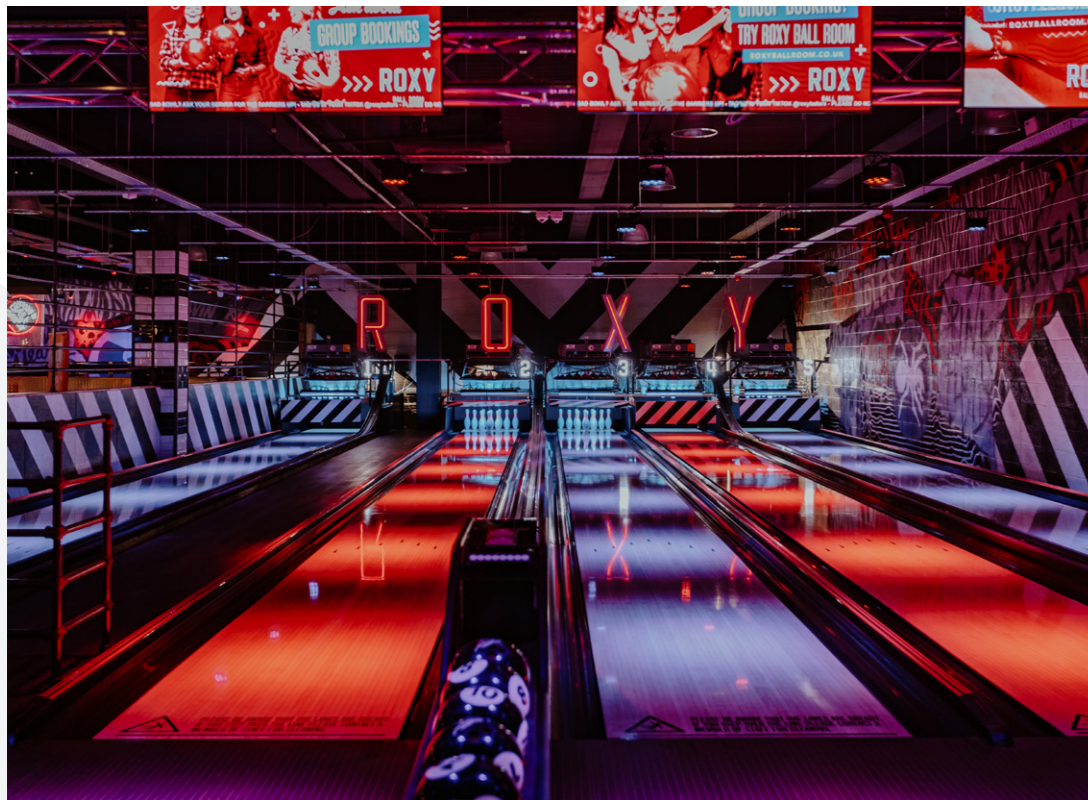

ROXY BALL ROOM, LEICESTER

Other activities: Batting cage, Pool, Darts and more

Haymarket Towers, 17 Humberstone Gate LE1 1WA
www.roxyleisure.co.uk

5
lanes

ROXY
BALL ROOM

INSTALLED EQUIPMENT

NEW CENTRE

**PINSPOTTER
SCORING
LANES
BALL RETURN**

SES String Pinspotter
Steltronic Focus Scoring
System 300
Kebo Tech overlane ball returns