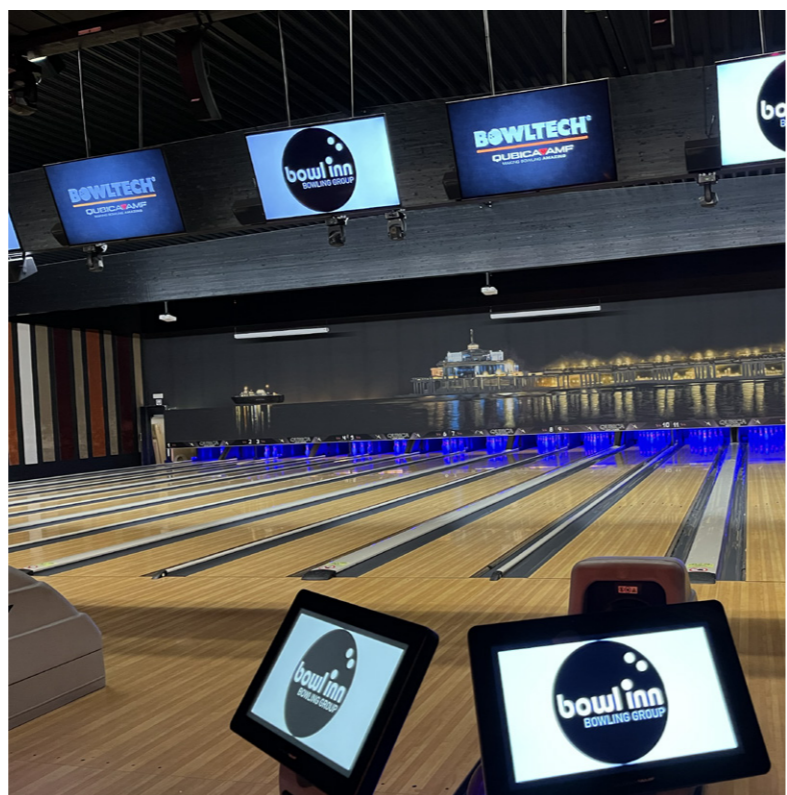

EDGE String Pinspotter
 BES X Ultimate with Supertouch Consoles
 LED Video wall - By Bowling Media

BOWL INN, BLANKENBERGE

16
lanes

Koning Albert I Laan 114, 8370 Blankenberge
www.bowlinn.be

INSTALLED EQUIPMENT

PINSPOTTER
SCORING

EDGE String Pinspotter
BES X Ultimate with Supertouch Consoles

MODERNISATION

BOWLING PARTY CENTRUM HILVERSUM

9
lanes

Noordse Bosje 25, 1211 BD Hilversum
www.bowling-hilversum.nl

INSTALLED EQUIPMENT