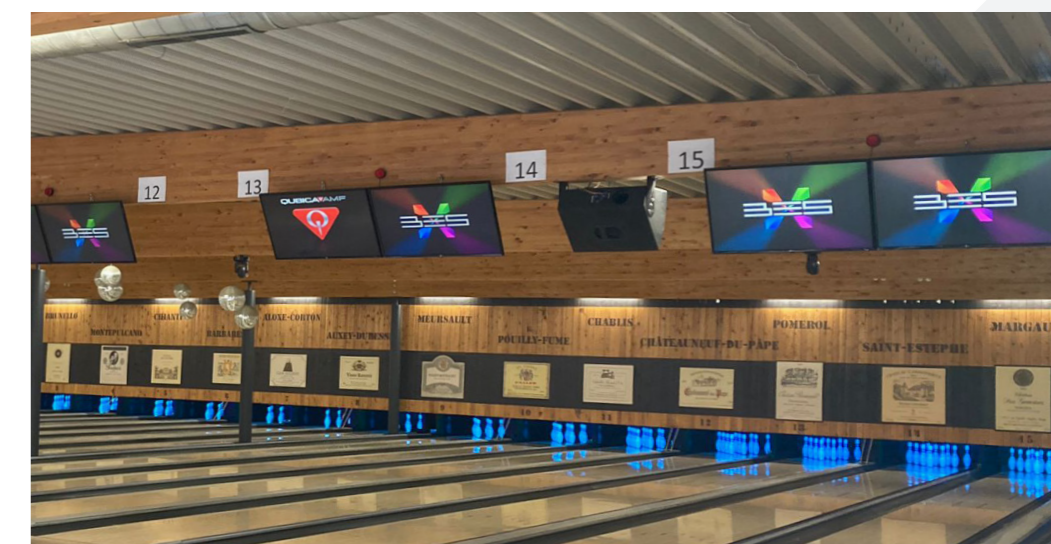

ALTE PAPIERFABRIK, WUPPERTAL

Other activities: Golfing Underground

Friedrich-Ebert-Straße 130, 42117 Wuppertal
www.altepapierfabrik.eu

12
lanes

INSTALLED EQUIPMENT

BALL RETURNS
APPROACH
MASKING
LIGHTING

MODERNISATION

Harmony ball returns with lower racks
SPL Alliance ultra slide approach
LED Video wall - By Bowling Media
By Moresenz Lighting

BOWLING PLANET, EKEREN

Other activities: Squash, Padel

Slijkweg 5, 2180, Ekeren
www.bowling-planet.be

16
lanes

INSTALLED EQUIPMENT

PINSPOTTER
SCORING

MODERNISATION

EDGE String Pinspotter
BES X Core