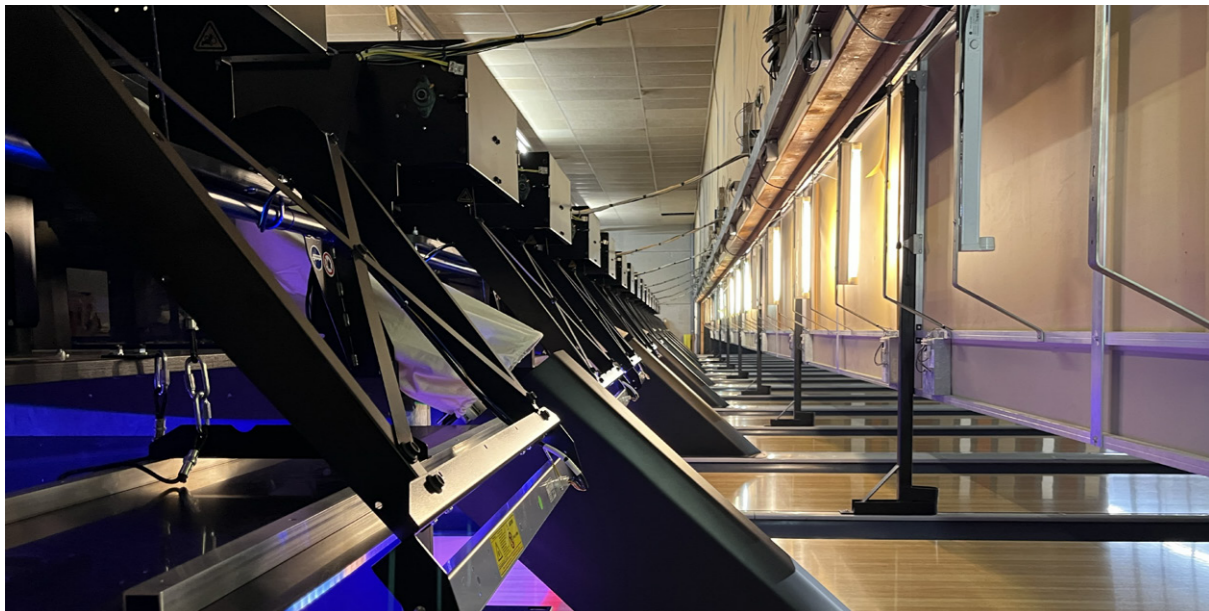

BOWL INN, BLANKENBERGE

16
lanes

Koning Albert I Laan 114, 8370 Blankenberge
www.bowlinn.be

INSTALLED EQUIPMENT

PINSPOTTER
SCORING

EDGE String Pinspotter
BES X Ultimate with Supertouch Consoles

MODERNISATION