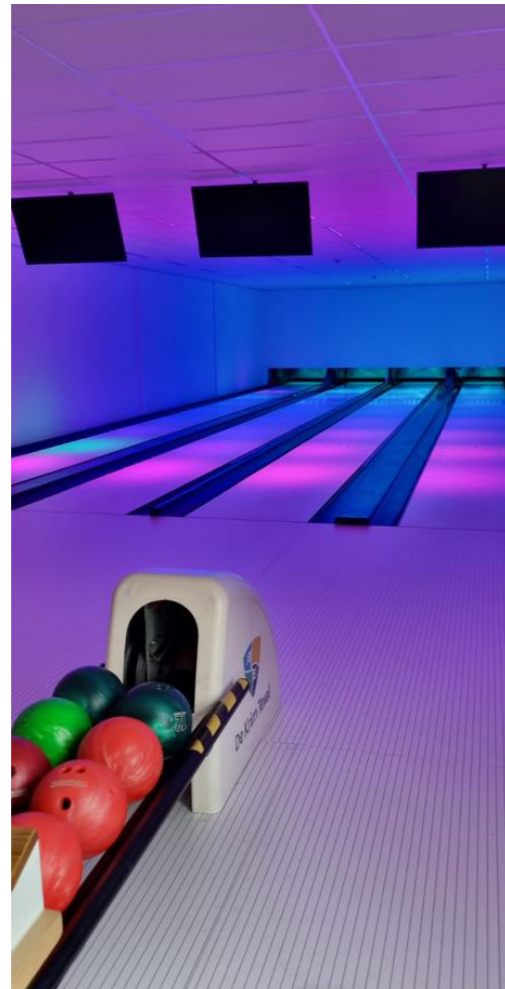

HOLIDAY RESORT DE KRIM, TEXEL

Other activities: Laser gaming, midget golf, indoor play ground, swimming pool, arcade games.

Roggeslootweg 6, 1795 JV De Cocksdorp
www.krim.nl

De Krim Texel

INSTALLED EQUIPMENT

MODERNISATION

APPROACH SPL Boutique Lanes - White

VEGAS BOWLING, OSNABRÜCK

Other activities: Billiards, darts, arcade games

Theodor-Heuss-Platz 6-9, 49074 Osnabrück
www.vegas-bowling.de