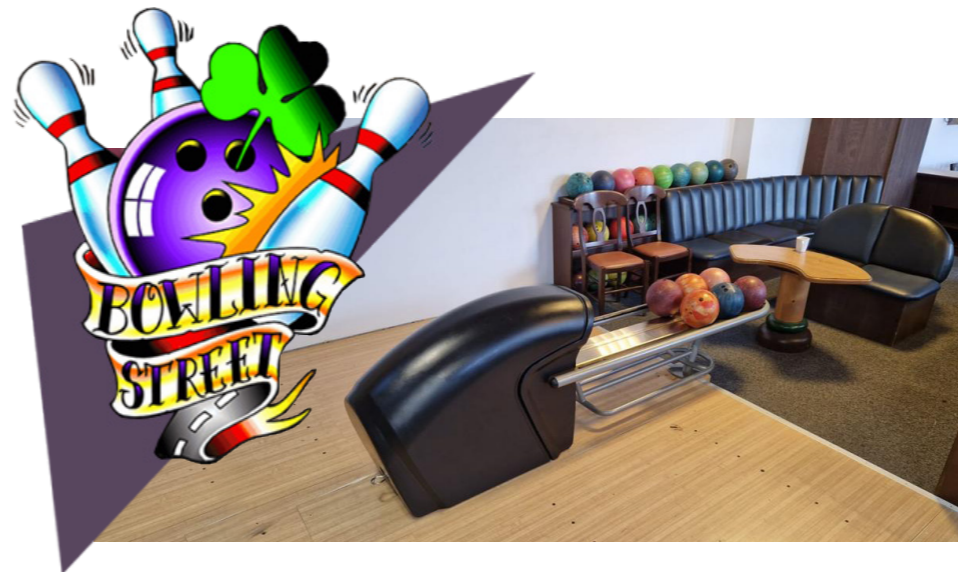

BOWLING DES BASSINS, MONS

Avenue des Bassins 22, 7000 Mons
www.bowlingdesbassins.be

11
lanes

BOWLINGSTREET, AUE

Other activities: Billiards, darts, table football

Mittelstraße 11, 08280 Aue - Bad Schlema
www.bowlingstreet.de

4
lanes