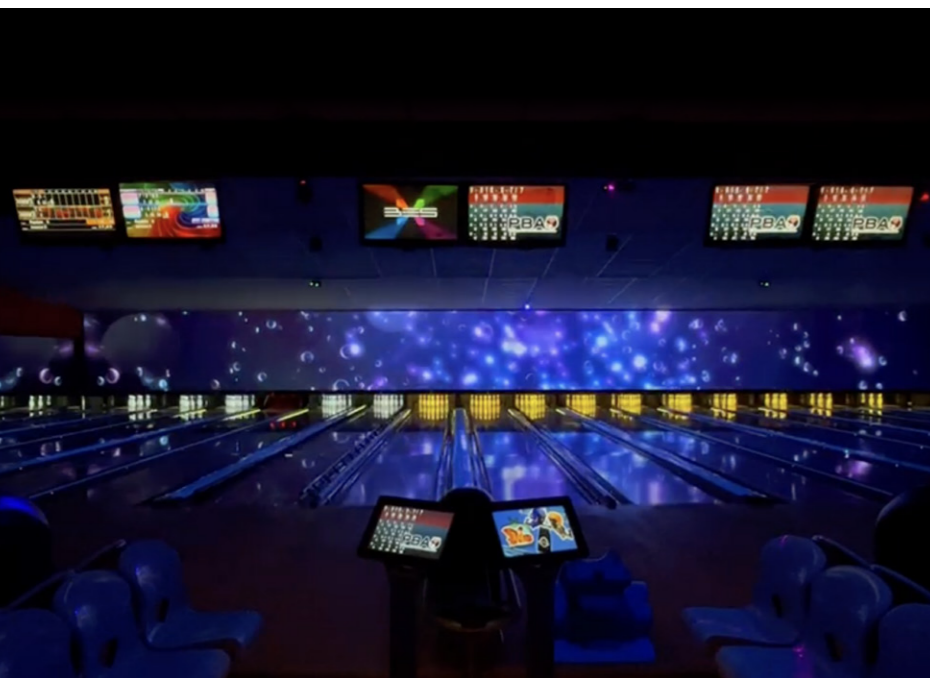

MODERNISATION

BOWLING & LASER
BERKERIJS
KEERBERGEN

BOWLING DE NAMUR

Other activities: Laser gaming, VR adventures, indoor playground

Chaussée de Perwez 251, 5002 Namur
www.bowlingnamur.be

16
lanes

BOWLING ALPHEN, ALPHEN AAN DEN RIJN

Sportlaan 3, 2406LD Alphen aan den Rijn
www.bowlingalphen.nl

12
lanes

INSTALLED EQUIPMENT

MODERNISATION

PINSPOTTER
SCORING
HYPERBOWLING
BALL RETURNS

EDGE String Pinspotter
BES X Ultimate with Supertouch Consoles
Hyperbowling on all lanes
Harmony ball returns with lower racks

INSTALLED EQUIPMENT

PINSPOTTER
SCORING
BALL RETURNS
MASKING

MODERNISATION

EDGE String Pinspotter
BES X Ultimate with Supertouch Consoles
Harmony ball returns with lower racks
LED Video wall - By Bowling Media

PINS & PINTS BOWLING, NEDERWEERT

12 lanes

Other activities: Billiards, darts, table football
 Randweg West 4b, 6031 RS Nederweert
www.pinsandpintsbowling.nl

INSTALLED EQUIPMENT

MODERNISATION

PINSPOTTER
 SCORING
 MASKING