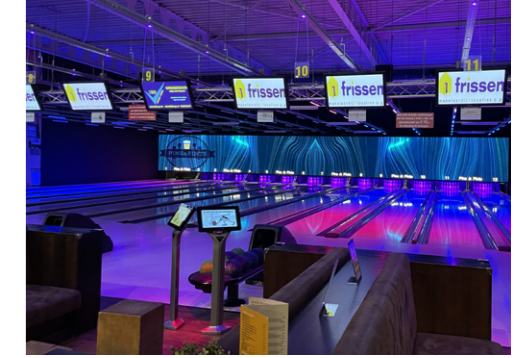

PINS & PINTS BOWLING, NEDERWEERT

12 lanes

Other activities: Billiards, darts, table football
 Randweg West 4b, 6031 RS Nederweert
www.pinsandpintsbowling.nl

INSTALLED EQUIPMENT

MODERNISATION

PINSPOTTER
 SCORING
 MASKING