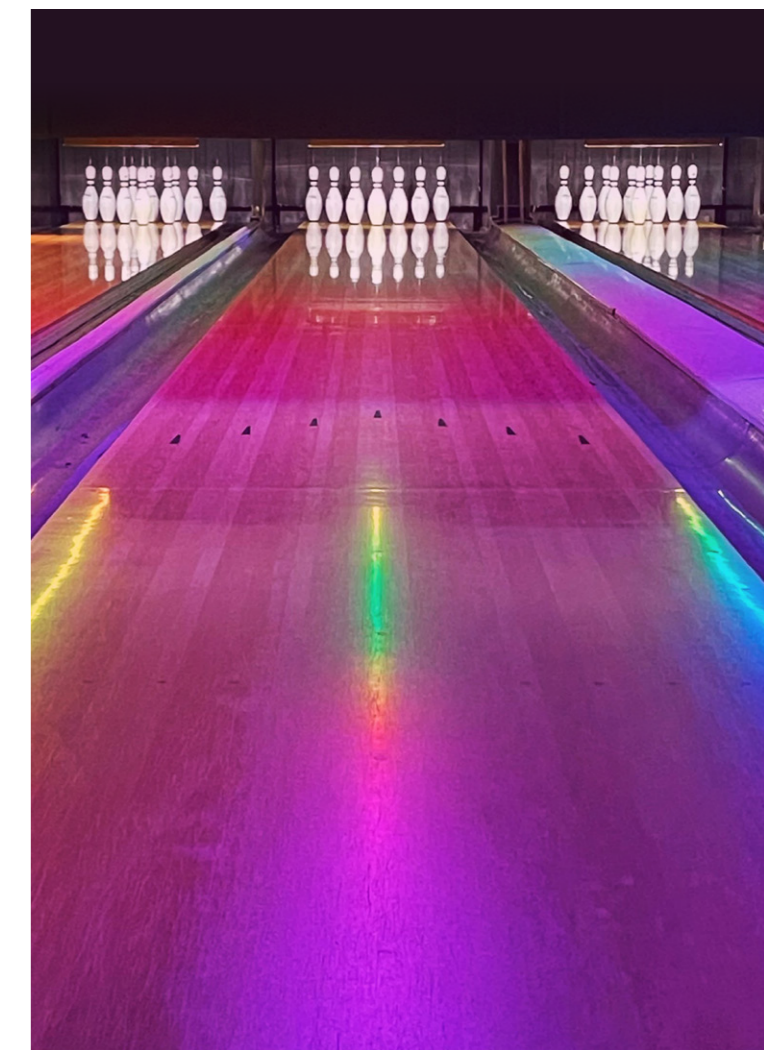

BYBOWLING

BOWLING ★ BAR ★ BILJARD