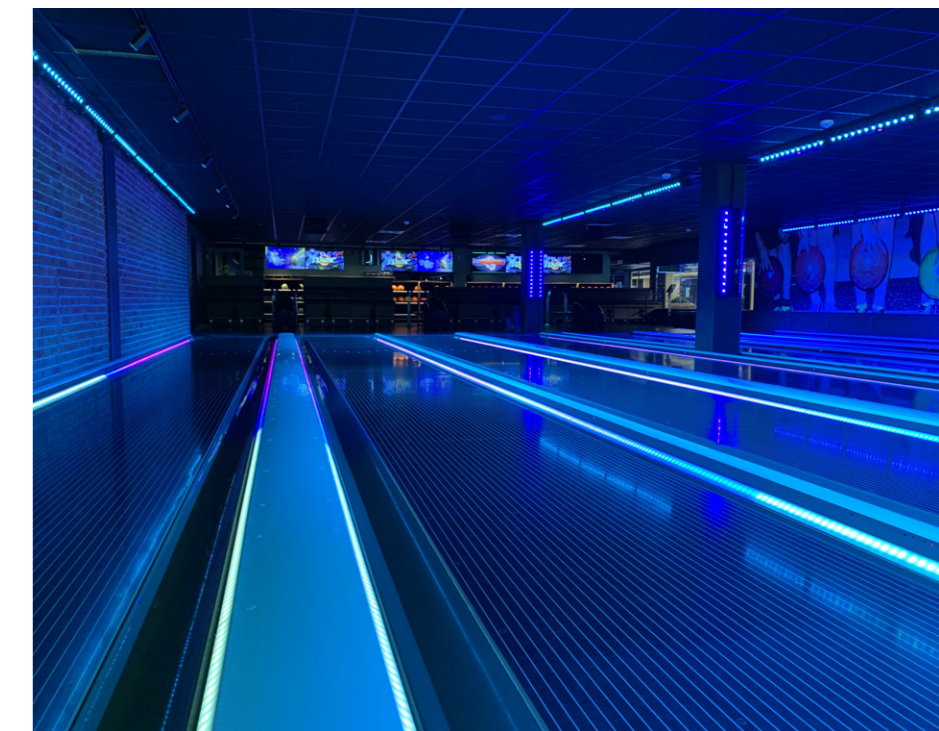

NEW CENTRE

O'LEARYS, DRAMMEN

Other activities: Arcade games, billiards, shuffleboard, karaoke

Bragernes Torg 2A, 3017 Drammen
www.olearys.no

7
lanes

O'Learys

INSTALLED EQUIPMENT

**PINSPOTTER
SCORING
LANES
BALL RETURNS
HYPERBOWLING**