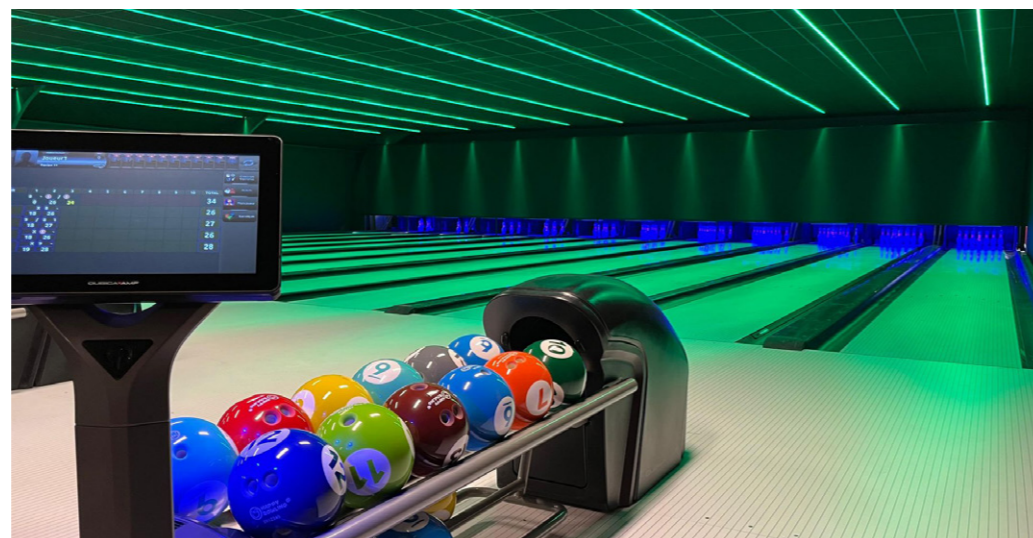

PINSPOTTER
SCORING

EDGE String Pinspotter
BES X Ultimate with Supertouch Consoles

MODERNISATION

BOWLING PARTY CENTRUM HILVERSUM

9
lanes

Noordse Bosje 25, 1211 BD Hilversum
www.bowling-hilversum.nl

INSTALLED EQUIPMENT

LANES
MASKING

SPL Select Lanes with Ultraslide Approach
LED Video wall - By Bowling Media

MODERNISATION

BOWLING DES BASSINS, MONS

Avenue des Bassins 22, 7000 Mons
www.bowlingdesbassins.be

11
lanes

BOWLINGSTREET, AUE

Other activities: Billiards, darts, table football

Mittelstraße 11, 08280 Aue - Bad Schlema
www.bowlingstreet.de

4
lanes

INSTALLED EQUIPMENT

PINSPOTTER
SCORING
LANES
BALL RETURN

EDGE String Pinspotter
BES X Ultimate with Supertouch Consoles
SPL Boutique Lanes - White
Harmony ball returns with lower racks