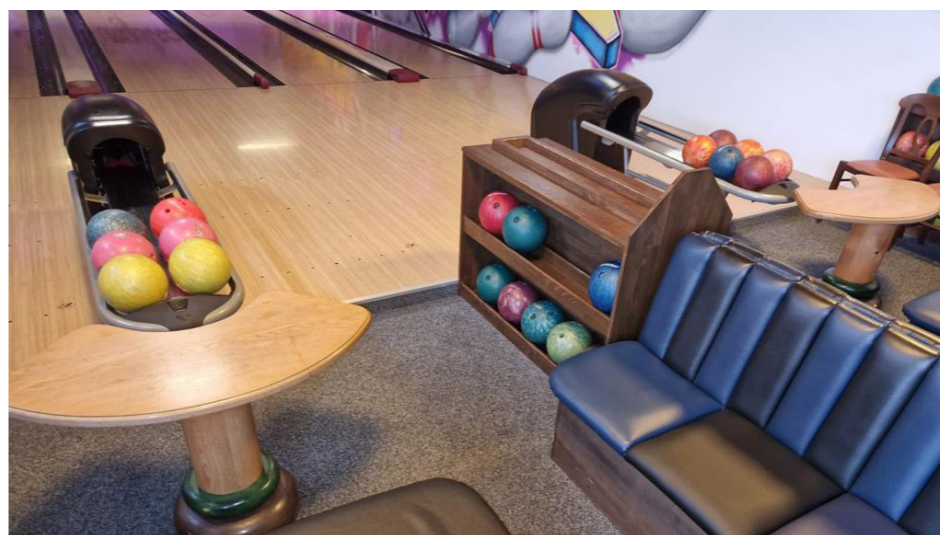

Other activities: Billiards, darts, table football

Mittelstraße 11, 08280 Aue - Bad Schlema
www.bowlingstreet.de

4
lanes

INSTALLED EQUIPMENT

PINSPOTTER
SCORING
LANES
BALL RETURN

EDGE String Pinspotter
BES X Ultimate with Supertouch Consoles
SPL Boutique Lanes - White
Harmony ball returns with lower racks

MODERNISATION

INSTALLED EQUIPMENT

BALL RETURN

MODERNISATION

Harmony ball returns with lower racks

PARASKE BOWL, LA LOUVIÈRE

Other activities: Billiard, arcade gaming

Rue de la Déportation 73, 7100 Haine-Saint-Paul
www.paraskebowl.com