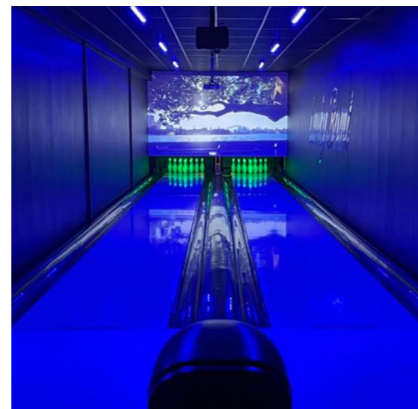

LUCKY BOWL, HALDEN

Other activities: Lasergaming

Walkersgate 12, 1771 Halden
www.luckybowl.no

9
lanes

Lucky Bowl

INSTALLED EQUIPMENT

PINSPOTTER
SCORING
LANES
HYPERBOWLING
BALL RETURNS

EDGE String Pinspotter
BES X Ultimate with Supertouch Consoles
SPL Boutique Lanes - White
Hyperbowling on all lanes
Harmony ball returns with lower racks