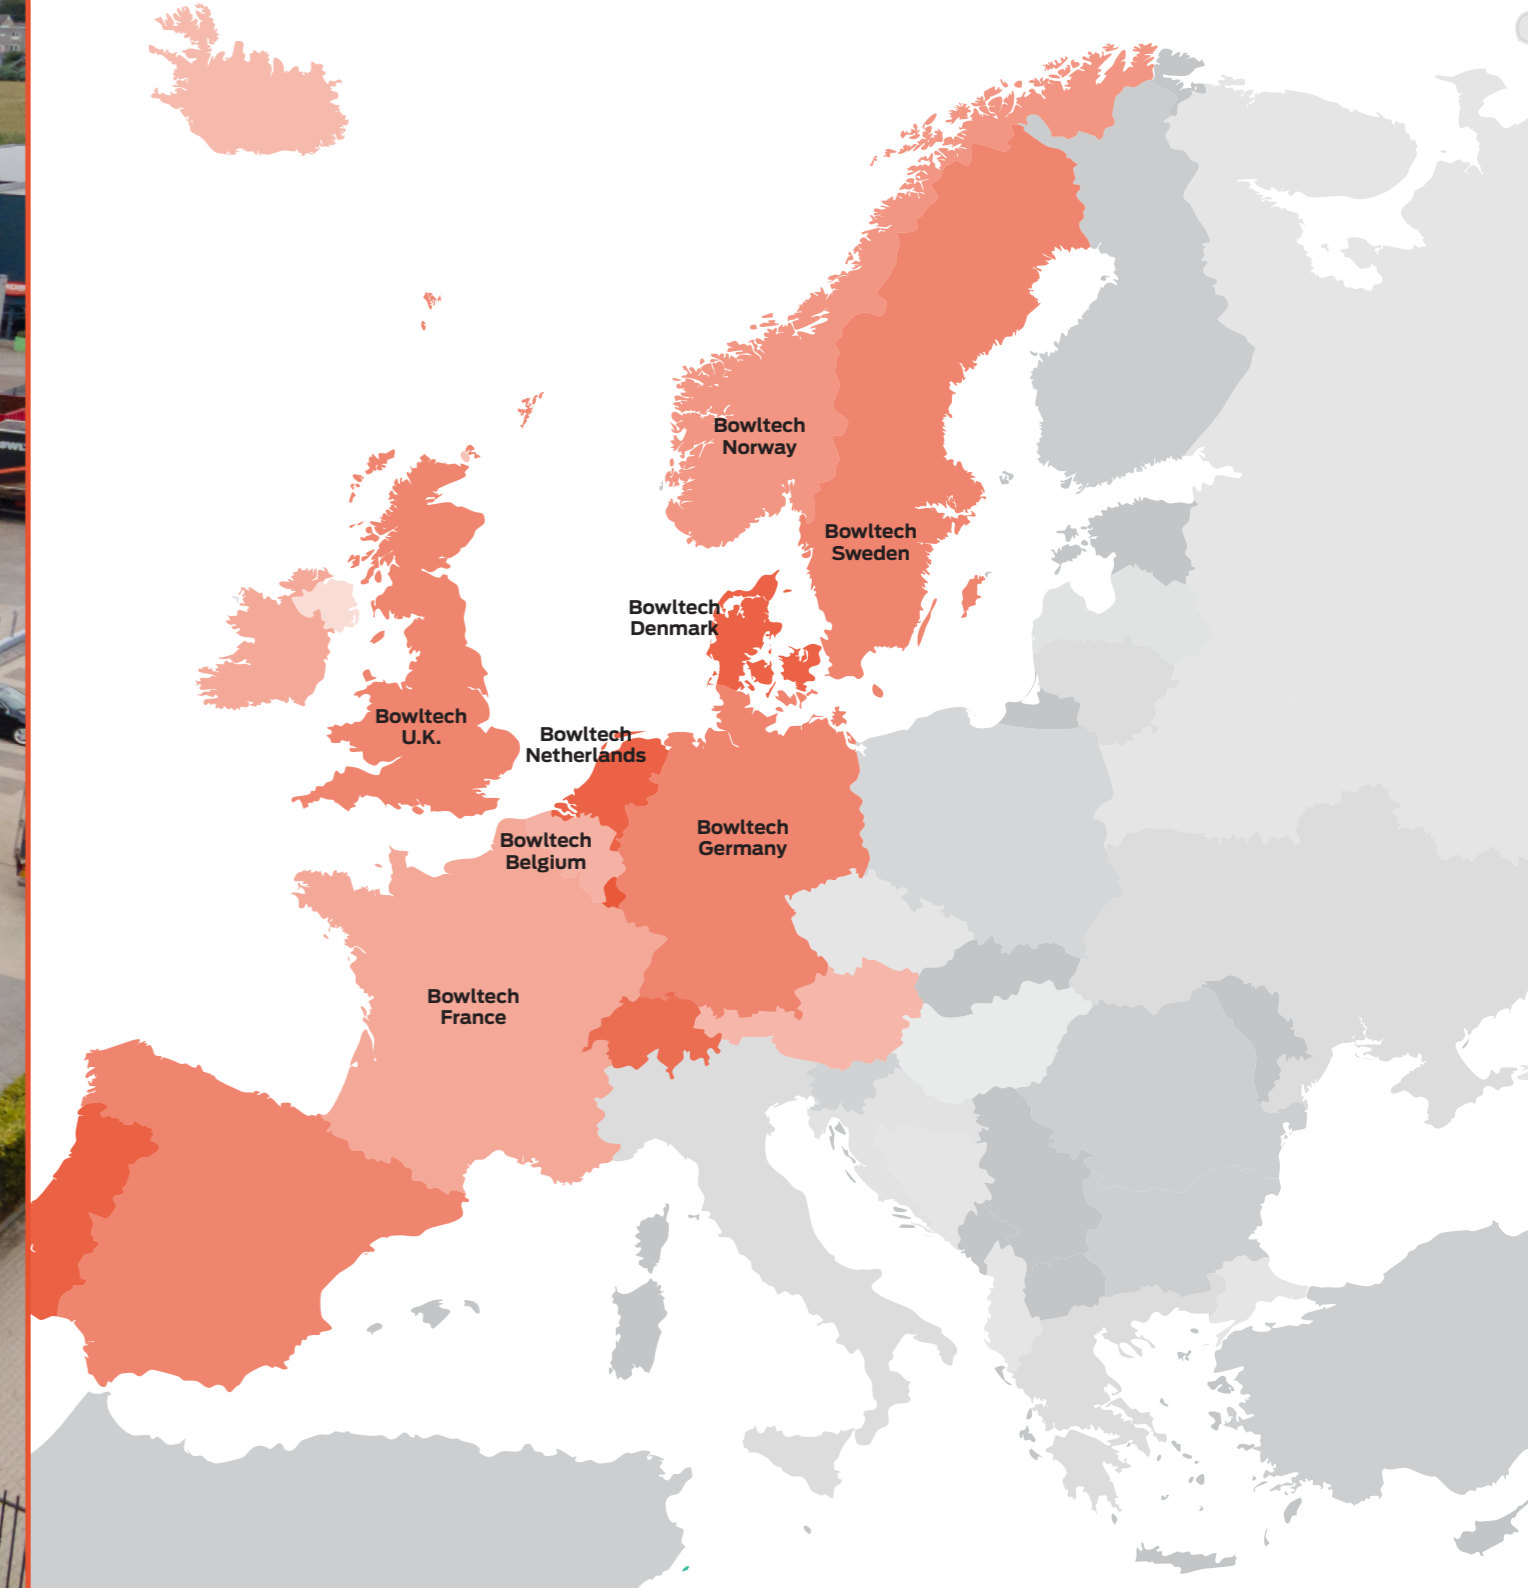

Europe's number one in bowling

We're proud to say that we have established our presence in eight diverse locations across Europe. It's a point of pride for us, and we owe this expansion to your continued support and partnership.

Our growth is a direct result of the trust and contribution from individuals like you. Your collaboration has played a significant role in our journey, and we're genuinely grateful for your part in our success.

Thank you for your ongoing support and contribution. We look forward to many more years of working together and achieving new milestones.