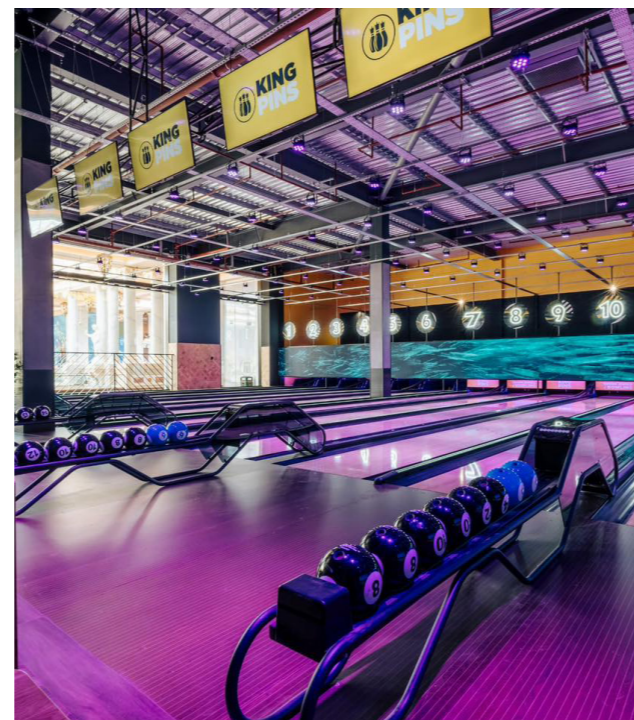

NEW CENTRE

O'Learys

KING PINS, MANCHESTER

Other activities: Duckpin bowling, Arcade games, shuffleboard, American pool and more
 Trafford Park, Stretford, Manchester, M17 8AS
www.kingpinsbowling.co.uk

19
lanes