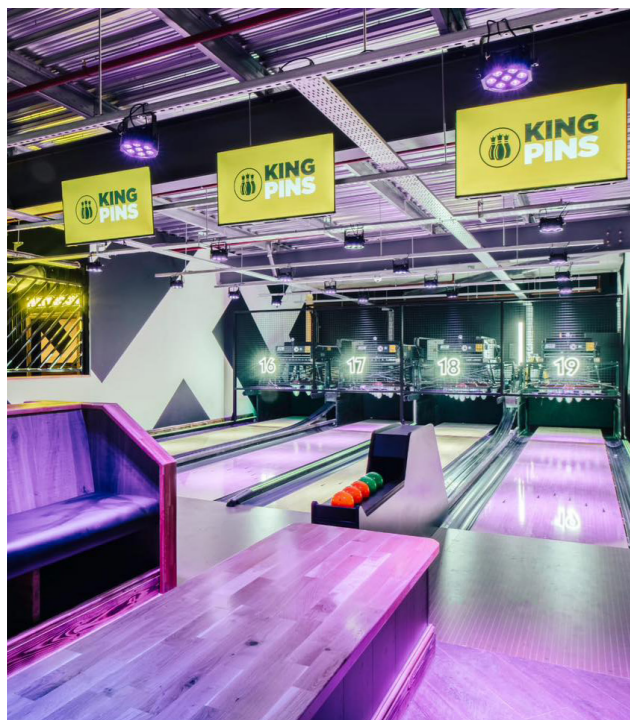

NEW CENTRE

O'Learys

KING PINS, MANCHESTER

Other activities: Duckpin bowling, Arcade games, shuffleboard, American pool and more
 Trafford Park, Stretford, Manchester, M17 8AS
www.kingpinsbowling.co.uk

19
lanes