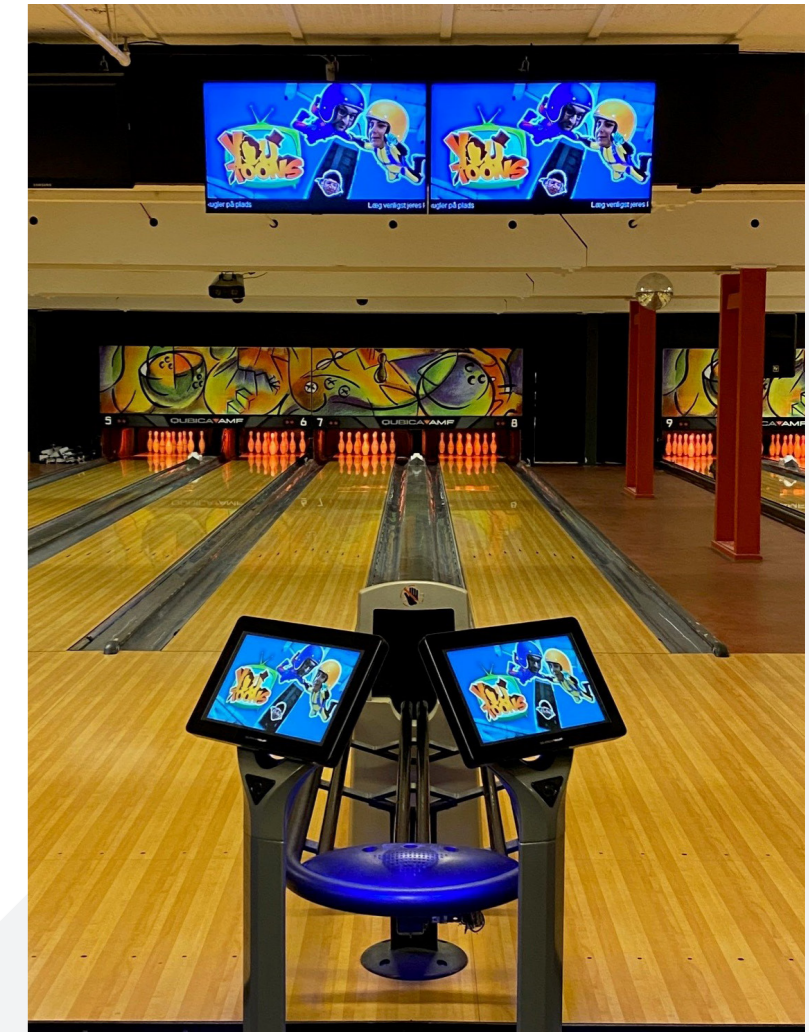

BOWLERNESH, KOPENHAGEN

Hvidkildevej 64, 2400 København
www.bowlerneshal.dk

20
lanes

INSTALLED EQUIPMENT

SCORING
BUMPERS

MODERNISATION

BES X Ultimate with Supertouch Consoles
Durabowl Automatic bumper system