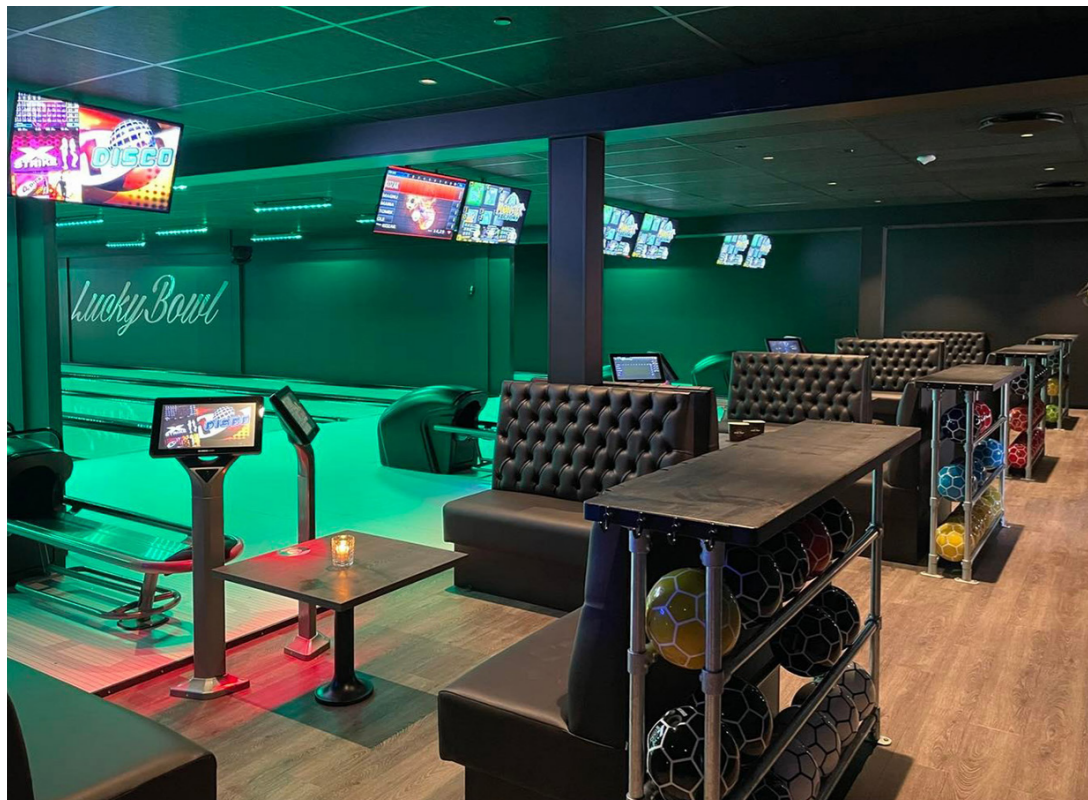

NEW CENTRE

O'Learys