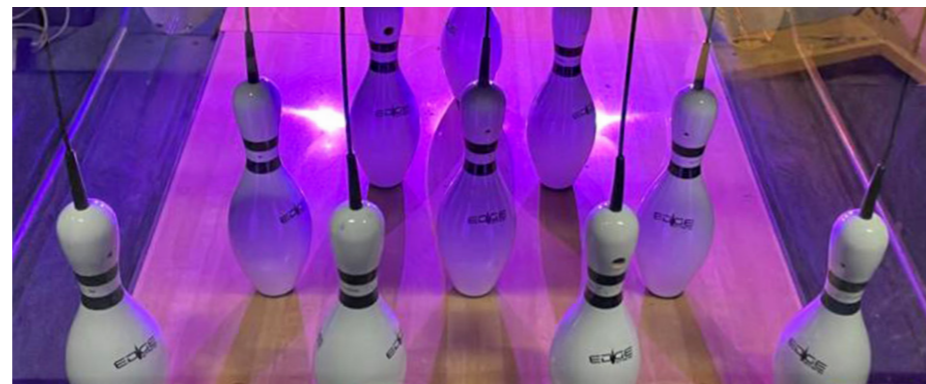

We look forward to continue this journey together and unite our shared passion for bowling. Thank you for being an essential part of our community.

HOLIDAY RESORT DE KRIM, TEXEL

Other activities: Laser gaming, midget golf, indoor play ground, swimming pool, arcade games.

Theodor-Heuss-Platz 6-9, 49074 Osnabrück
www.vegas-bowling.de

INSTALLED EQUIPMENT

MODERNISATION

BUMPERS Durabowl Automatic bumper system + Capping & Coverboard

SPORTCENTRUM DEERLIJK

Other activities: Billiards, squash, fitness, spinning

Hoogstraat 136, 8540 Deerlijk
www.sportcentrumdeerlijk.be

12
lanes

INSTALLED EQUIPMENT

PINSPOTTER

EDGE String Pinspotter

MODERNISATION

BOWLING-CENTER WISMAR, WISMAR

Zum Siedehaus, 23970 Wismar
www.bowlingcenterwismar.de

14
lanes

INSTALLED EQUIPMENT

BUMPERS

Durabowl Automatic bumper system + capping

MODERNISATION

HYPER BOWLING
KRIMPENHOF

HYPER BOWLING KRIMPENHOF, KRIMPEN AAN DE IJSSEL

Other activities: Billiard, darts