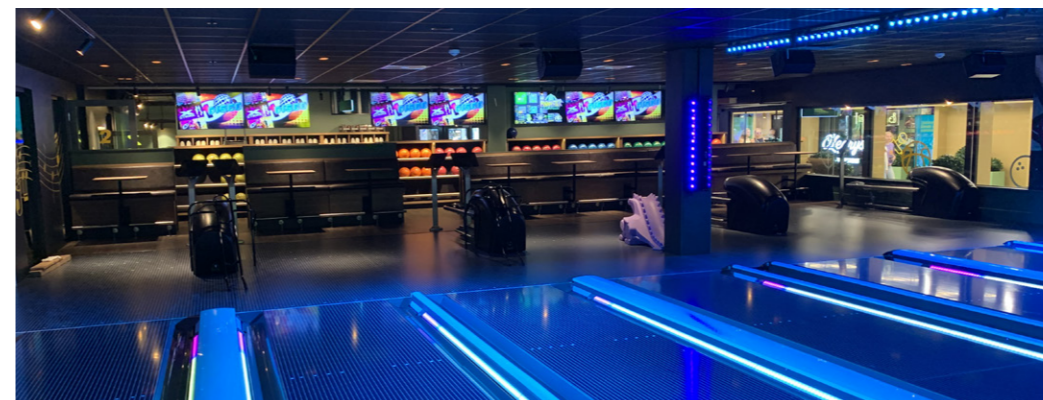

O'LEARYS, DRAMMEN

Other activities: Arcade games, billiards, shuffleboard, karaoke

Bragernes Torg 2A, 3017 Drammen
www.olearys.no

7
lanes