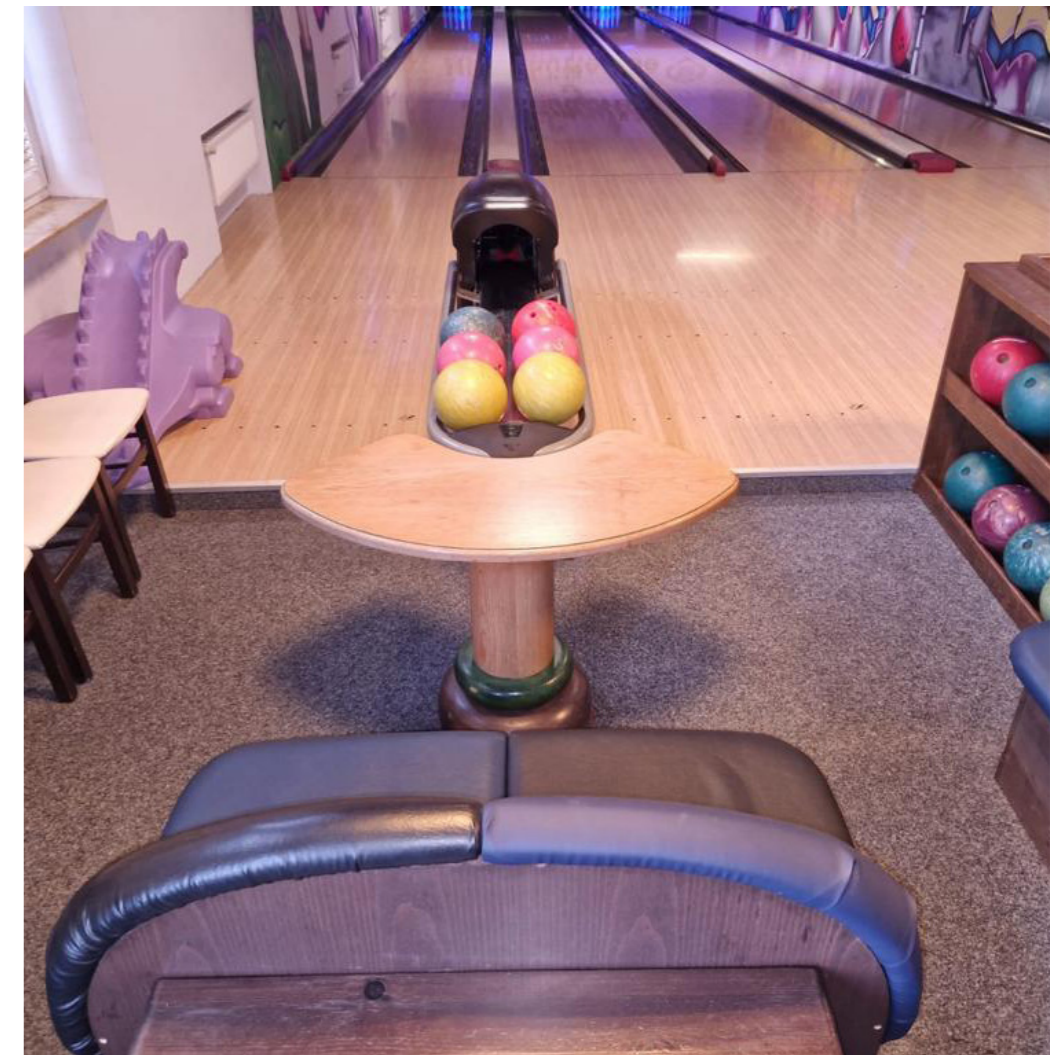

MODERNISATION

INSTALLED EQUIPMENT

BALL RETURN

MODERNISATION

Harmony ball returns with lower racks

PARASKE BOWL, LA LOUVIÈRE

Other activities: Billiard, arcade gaming

Rue de la Déportation 73, 7100 Haine-Saint-Paul
www.paraskebowl.com