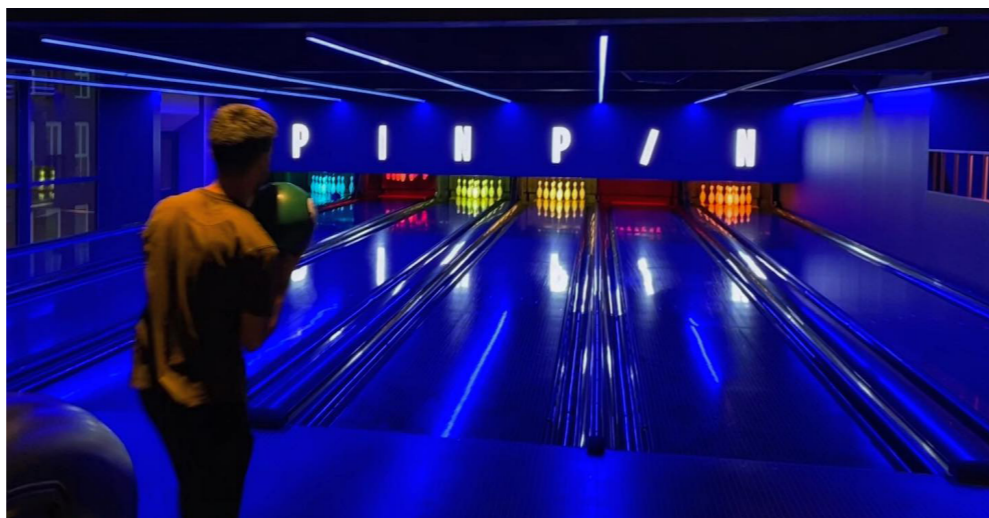

EDGE String Pinspotter
BES X Ultimate with Supertouch Consoles
SPL Boutique Lanes - Black
Hyperbowling on all lanes
Harmony ball returns with lower racks

NEW CENTRE

O'Learys

BIGc, BRUSSELS

Other activities: Laser gaming, battle arena, arcade games, indoorplay ground, VR Karting, prison island and more.

NEW CENTRE

PINPIN, GJØVIK

Other activities: Golf simulator, darts, shuffleboard, karaoke

Storgata 7, 2815 Gjøvik
www.pinpin.no

6
lanes

PIN
PIN

INSTALLED EQUIPMENT

PINSPOTTER
SCORING
LANES
BALL RETURNS
HYPERBOWLING
BUMPERS

NEW CENTRE

EDGE String Pinspotter
BES X Ultimate with Supertouch Consoles
SPL Boutique Lanes - Sky blue
Harmony ball returns with lower racks
Hyperbowling on all lanes
Durabowl Automatic bumper system

ROXY LANES, CARDIFF