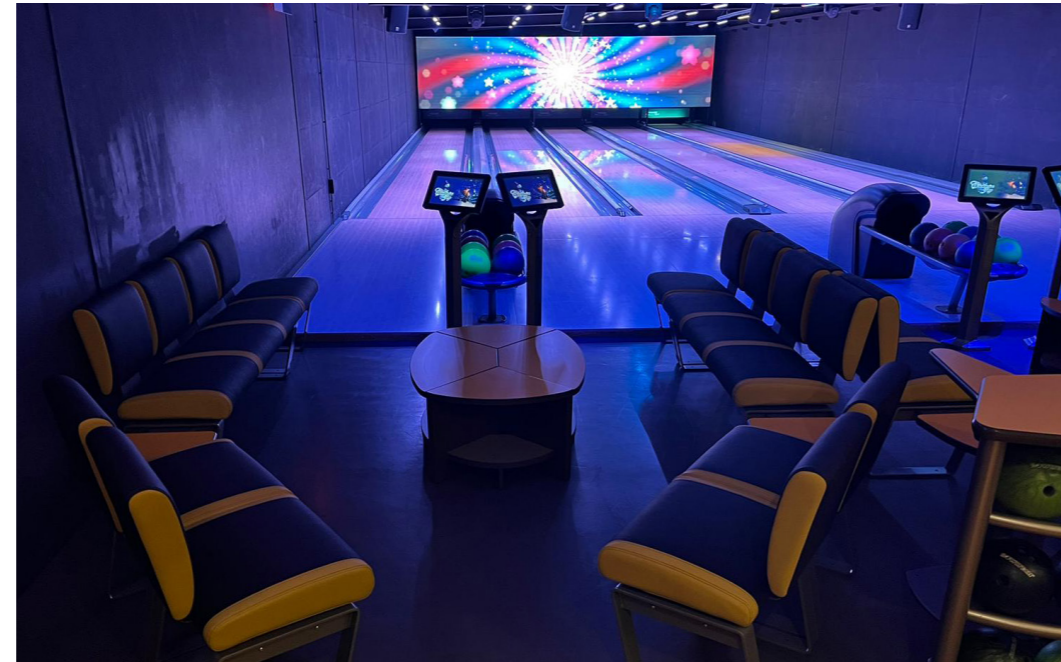

22
lanes

INSTALLED EQUIPMENT

PINSPOTTER
SCORING
FURNITURE

MODERNISATION

EDGE String Pinspotter
BES X Ultimate with Easykey Twinbowler Consoles
Harmony Synergy Seating

KARTBAAN, WINTERSWIJK

Other activities: Karting, escape room, laser gaming, arcade games, glow-golf and more.

Tinbergenstraat 3, 7102 JK Winterswijk
www.kartbaanwinterswijk.nl

5
lanes

INSTALLED EQUIPMENT

**MASKING
FURNITURE**

LED Video wall - By Bowling Media
Harmony Synergy Seating

MODERNISATION

INSTALLED EQUIPMENT

BUMPERS

Durabowl Automatic bumper system + Capping & coverboard

MODERNISATION

RUBIGEN CENTER, RUBIGEN

Other activities: Escape rooms, VR-games, billiard, darts, arcade games and more.

altes Riedgässli 28, 3113 Rubigen
www.rubigencenter.ch