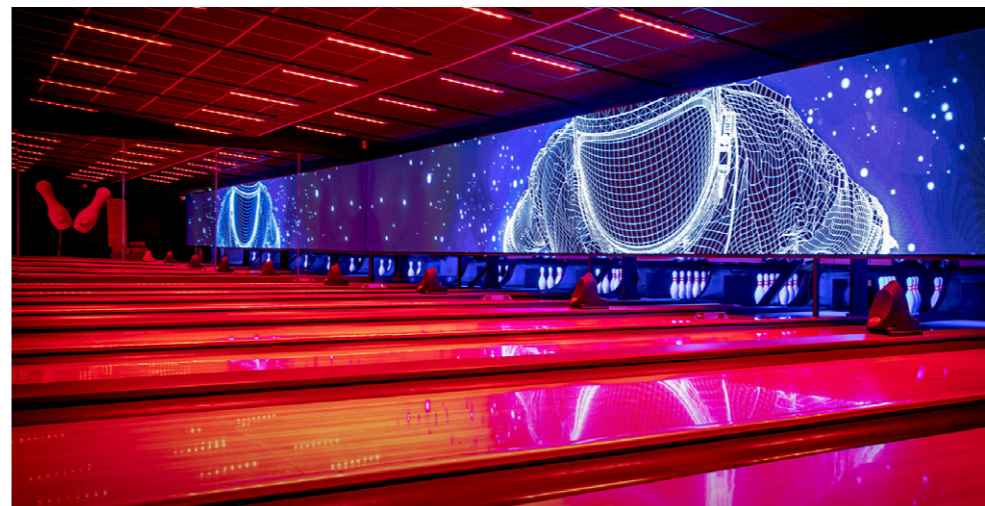

PINSPOTTER
SCORING

EDGE String Pinspotter
BES X Ultimate with Supertouch Consoles

MODERNISATION

BOWLING PARTY CENTRUM HILVERSUM

9
lanes

Noordse Bosje 25, 1211 BD Hilversum
www.bowling-hilversum.nl

INSTALLED EQUIPMENT