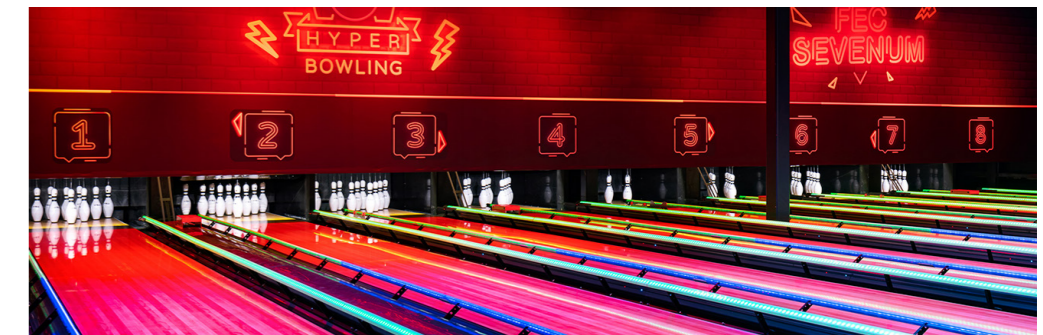

NEW CENTRE

ROXY BALL ROOM, BIRMINGHAM

Other activities: Duckpin bowling, Batting cage, Pool,
Darts and more
1 Victoria Square, Birmingham B1 1BD
www.roxyleisure.co.uk

2
lanes

INSTALLED EQUIPMENT

PINSPOTTER
SCORING
LANES

FEC SEVENUM

Other activities: Laser gaming, American mini-golf, ABC restaurant, escape games and more.

Midden Peelweg 7, 5975 MZ Sevenum
www.fecsevenum.nl

INSTALLED EQUIPMENT

PINSPOTTER SCORING LANES BALL RETURN