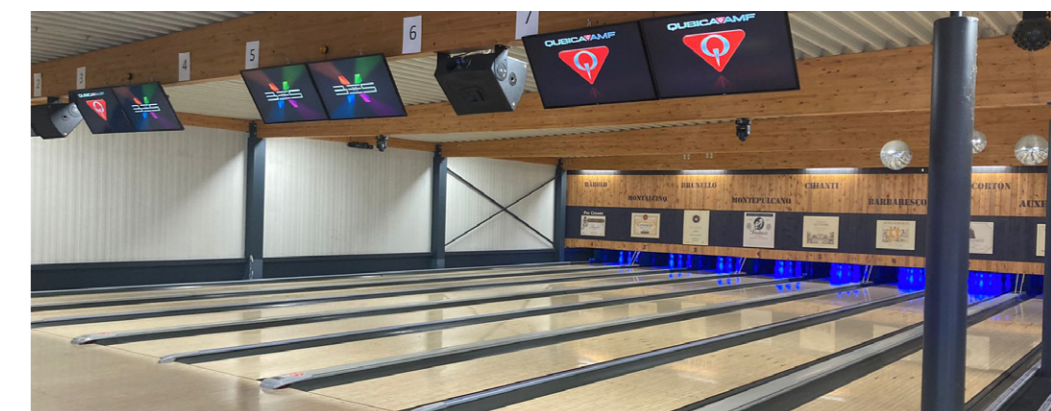

ALTE PAPIERFABRIK, WUPPERTAL

Other activities: Golfing Underground

Friedrich-Ebert-Straße 130, 42117 Wuppertal
www.altepapierfabrik.eu

12
lanes

INSTALLED EQUIPMENT

BALL RETURNS
APPROACH
MASKING
LIGHTING

MODERNISATION

Harmony ball returns with lower racks
SPL Alliance ultra slide approach
LED Video wall - By Bowling Media
By Moresenz Lighting

BOWLING PLANET, EKEREN

Other activities: Squash, Padel

Slijkweg 5, 2180, Ekeren
www.bowling-planet.be

16
lanes

INSTALLED EQUIPMENT

PINSPOTTER
SCORING

MODERNISATION

EDGE String Pinspotter
BES X Core