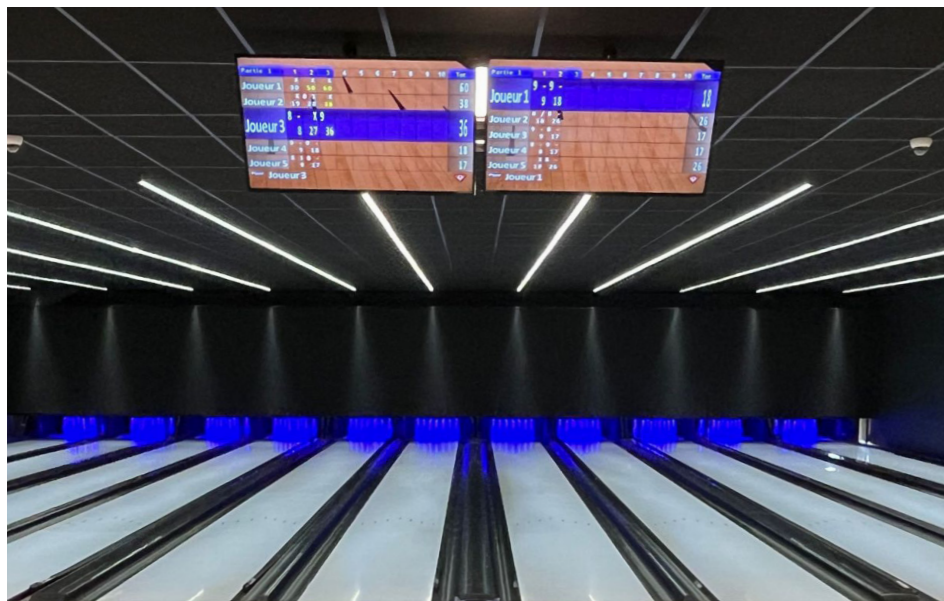

PINSPOTTER
SCORING

EDGE String Pinspotter
BES X Ultimate with Supertouch Consoles

MODERNISATION

BOWLING PARTY CENTRUM HILVERSUM

9
lanes

Noordse Bosje 25, 1211 BD Hilversum
www.bowling-hilversum.nl

INSTALLED EQUIPMENT

LANES
MASKING

SPL Select Lanes with Ultraslide Approach
LED Video wall - By Bowling Media

MODERNISATION

BOWLING DES BASSINS, MONS

Avenue des Bassins 22, 7000 Mons
www.bowlingdesbassins.be

11
lanes

BOWLINGSTREET, AUE

Other activities: Billiards, darts, table football

Mittelstraße 11, 08280 Aue - Bad Schlema
www.bowlingstreet.de

4
lanes

INSTALLED EQUIPMENT

PINSPOTTER
SCORING
LANES
BALL RETURN

EDGE String Pinspotter
BES X Ultimate with Supertouch Consoles
SPL Boutique Lanes - White
Harmony ball returns with lower racks