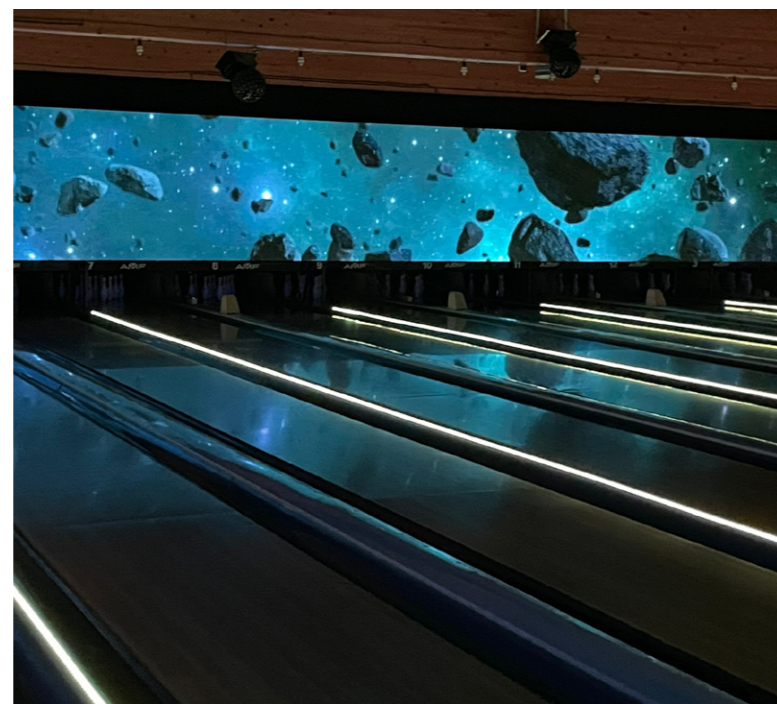

BOWLERNESH, KOPENHAGEN

Hvidkildevej 64, 2400 København
www.bowlerneshal.dk

20
lanes

INSTALLED EQUIPMENT

SCORING
BUMPERS

MODERNISATION

BES X Ultimate with Supertouch Consoles
Durabowl Automatic bumper system

IMAGIPARK, MONS

Other activities: Arcade games, billiards, indoor play ground, karting.

Rue du Grand Large, 1, Mons
www.imagipark.be

19
lanes

IMAGIPARK

INSTALLED EQUIPMENT

**PINSPOTTER
SCORING**

EDGE String Pinspotter
BES X Ultimate with Easykey Twinbowler Consoles