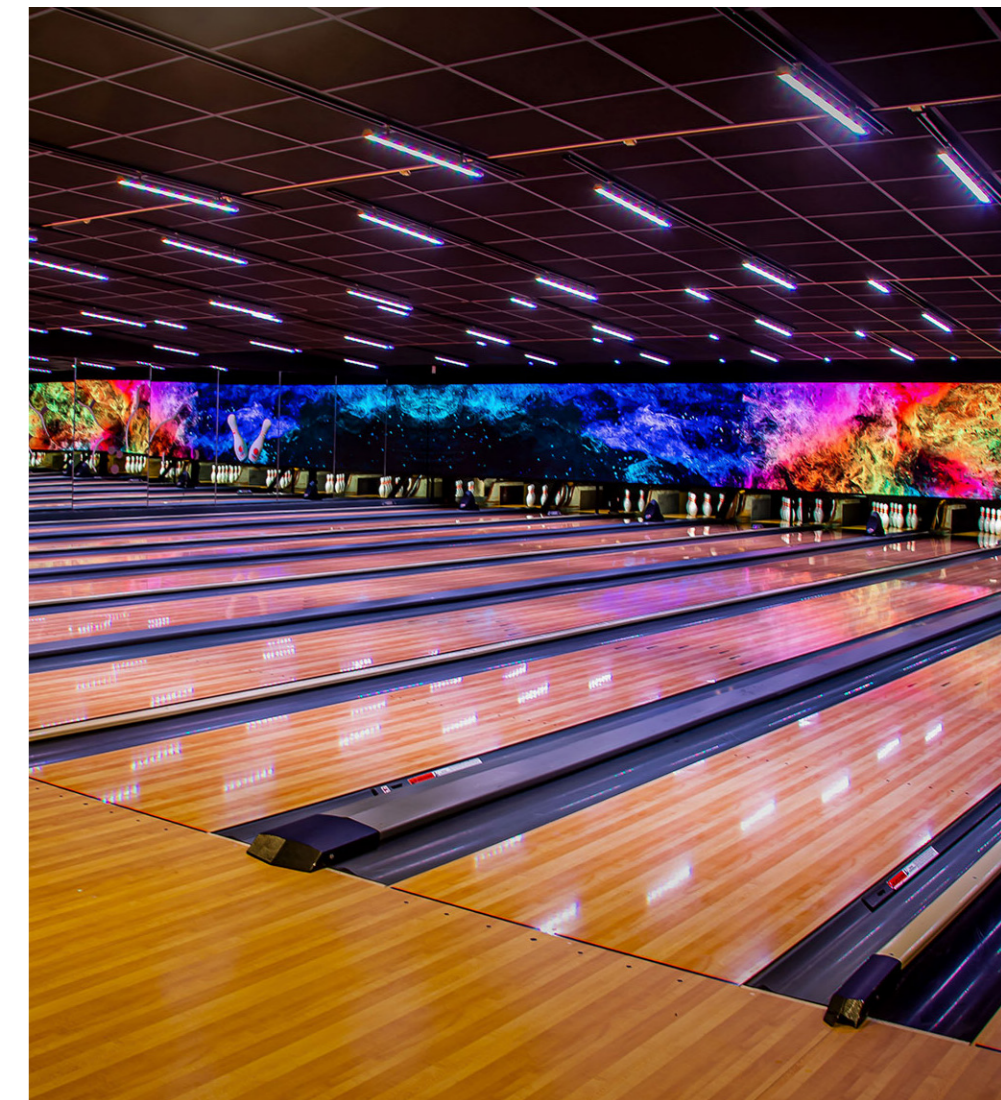

MODERNISATION