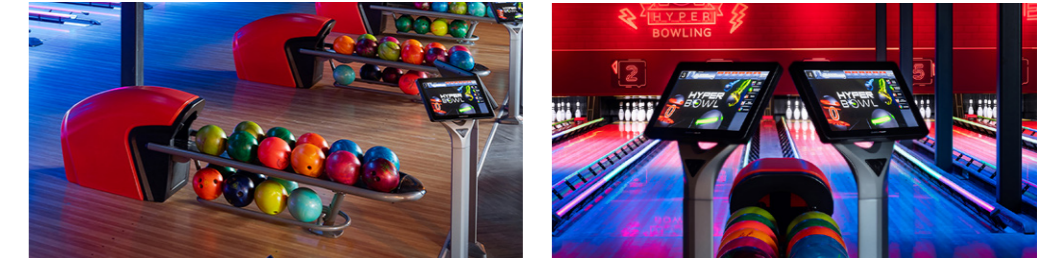

NEW CENTRE

ROXY BALL ROOM, BIRMINGHAM

Other activities: Duckpin bowling, Batting cage, Pool,
Darts and more
1 Victoria Square, Birmingham B1 1BD
www.roxyleisure.co.uk

2
lanes

INSTALLED EQUIPMENT

PINSPOTTER
SCORING
LANES

SES Duckpin Pinspotter
Steltronic Focus Scoring
System 300

NEW CENTRE

ROXY
BALL ROOM

Modernisations 2023

This overview features a list of installations in centers that wanted to breathe new life in. We are proud to show you our modernisation projects and let it serve as inspiration for those who are seeking to upgrade their center as well. Whether you're considering upgrades, renovations, or a complete overhaul, these installations stand as a testament to what's possible and can fuel your vision for a modern and dynamic bowling space.

FEC SEVENUM

Other activities: Laser gaming, American mini-golf, ABC restaurant, escape games and more.

Midden Peelweg 7, 5975 MZ Sevenum
www.fecsevenum.nl

INSTALLED EQUIPMENT

PINSPOTTER SCORING LANES BALL RETURN