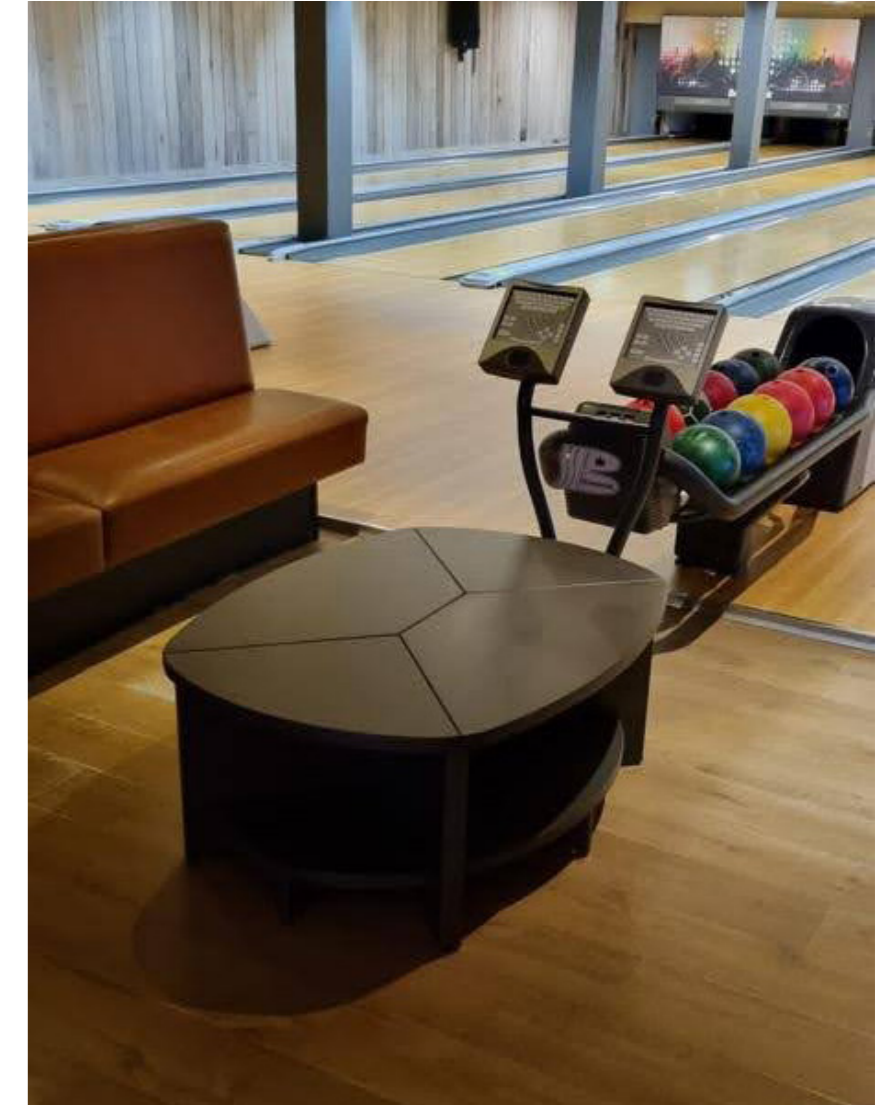

MODERNISATION

BOWLING & LASER
BERKERIJS
KEERBERGEN