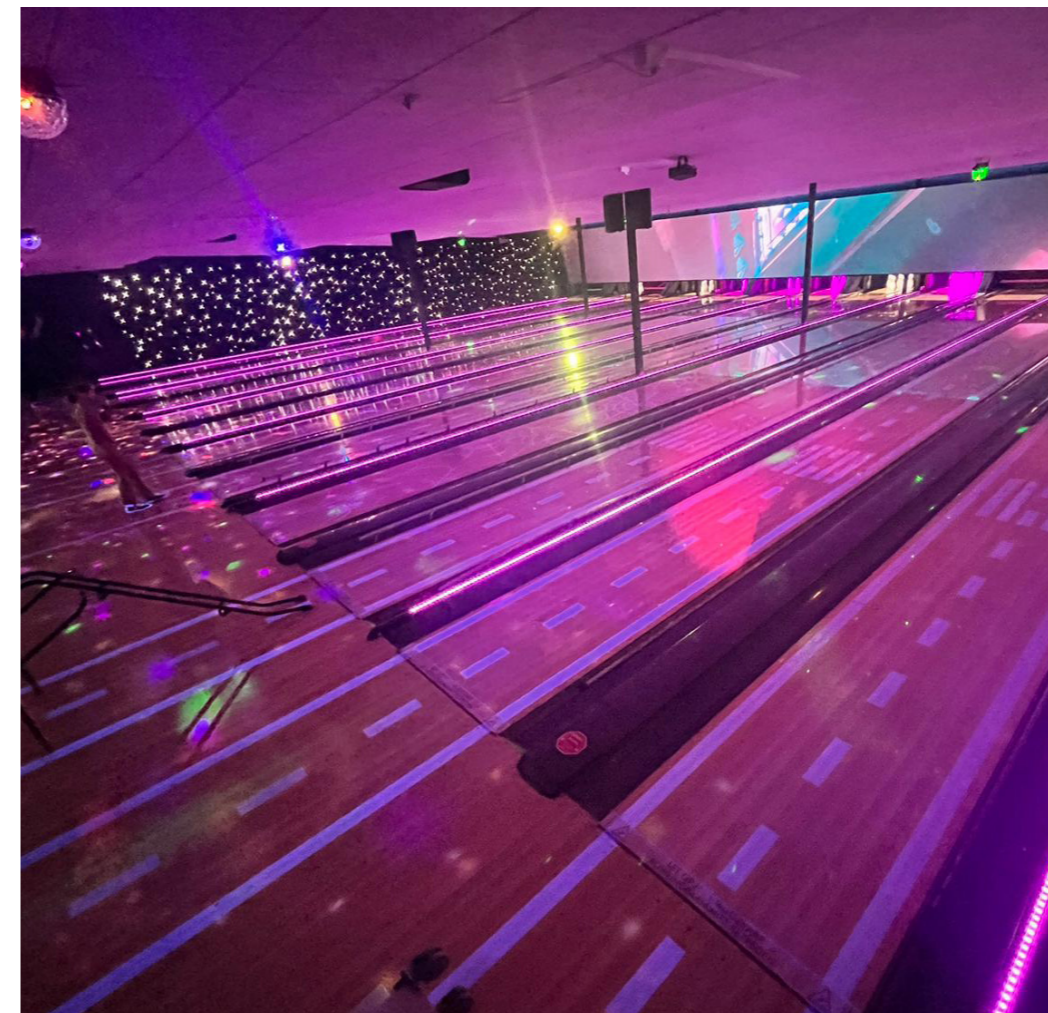

MODERNISATION

BOWLING & LASER
BERKERIJS
KEERBERGEN

BOWLING DE NAMUR

Other activities: Laser gaming, VR adventures, indoor playground

Chaussée de Perwez 251, 5002 Namur
www.bowlingnamur.be

16
lanes

BOWLING ALPHEN, ALPHEN AAN DEN RIJN

Sportlaan 3, 2406LD Alphen aan den Rijn
www.bowlingalphen.nl

12
lanes

INSTALLED EQUIPMENT

MODERNISATION

PINSPOTTER
SCORING
HYPERBOWLING
BALL RETURNS

EDGE String Pinspotter
BES X Ultimate with Supertouch Consoles
Hyperbowling on all lanes
Harmony ball returns with lower racks