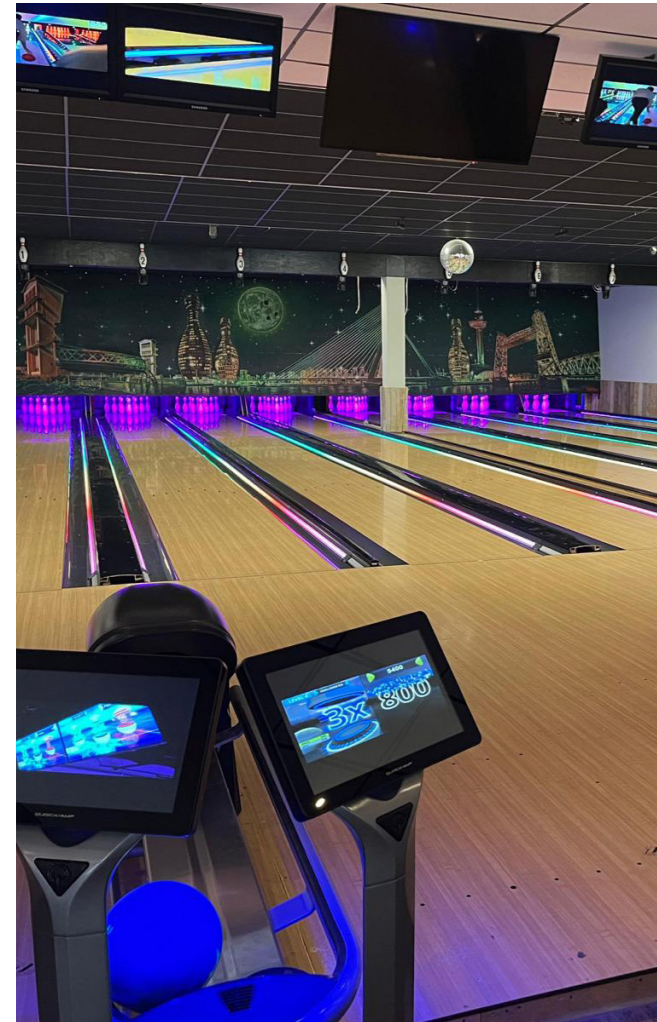

14
lanes

INSTALLED EQUIPMENT

BUMPERS

Durabowl Automatic bumper system + capping

MODERNISATION

HYPER BOWLING
KRIMPENHOF

HYPER BOWLING KRIMPENHOF, KRIMPEN AAN DE IJSSEL

Other activities: Billiard, darts

Waardzicht 1, 2922 HM Krimpen aan den IJssel
www.bowlingkrimpenhof.nl

8
lanes

INSTALLED EQUIPMENT

PINSPOTTER	EDGE String Pinspotter
SCORING	BES X Ultimate with Supertouch Consoles
HYPERBOWLING	Hyperbowling on all lanes
BALL RETURN	Harmony ball returns with lower racks