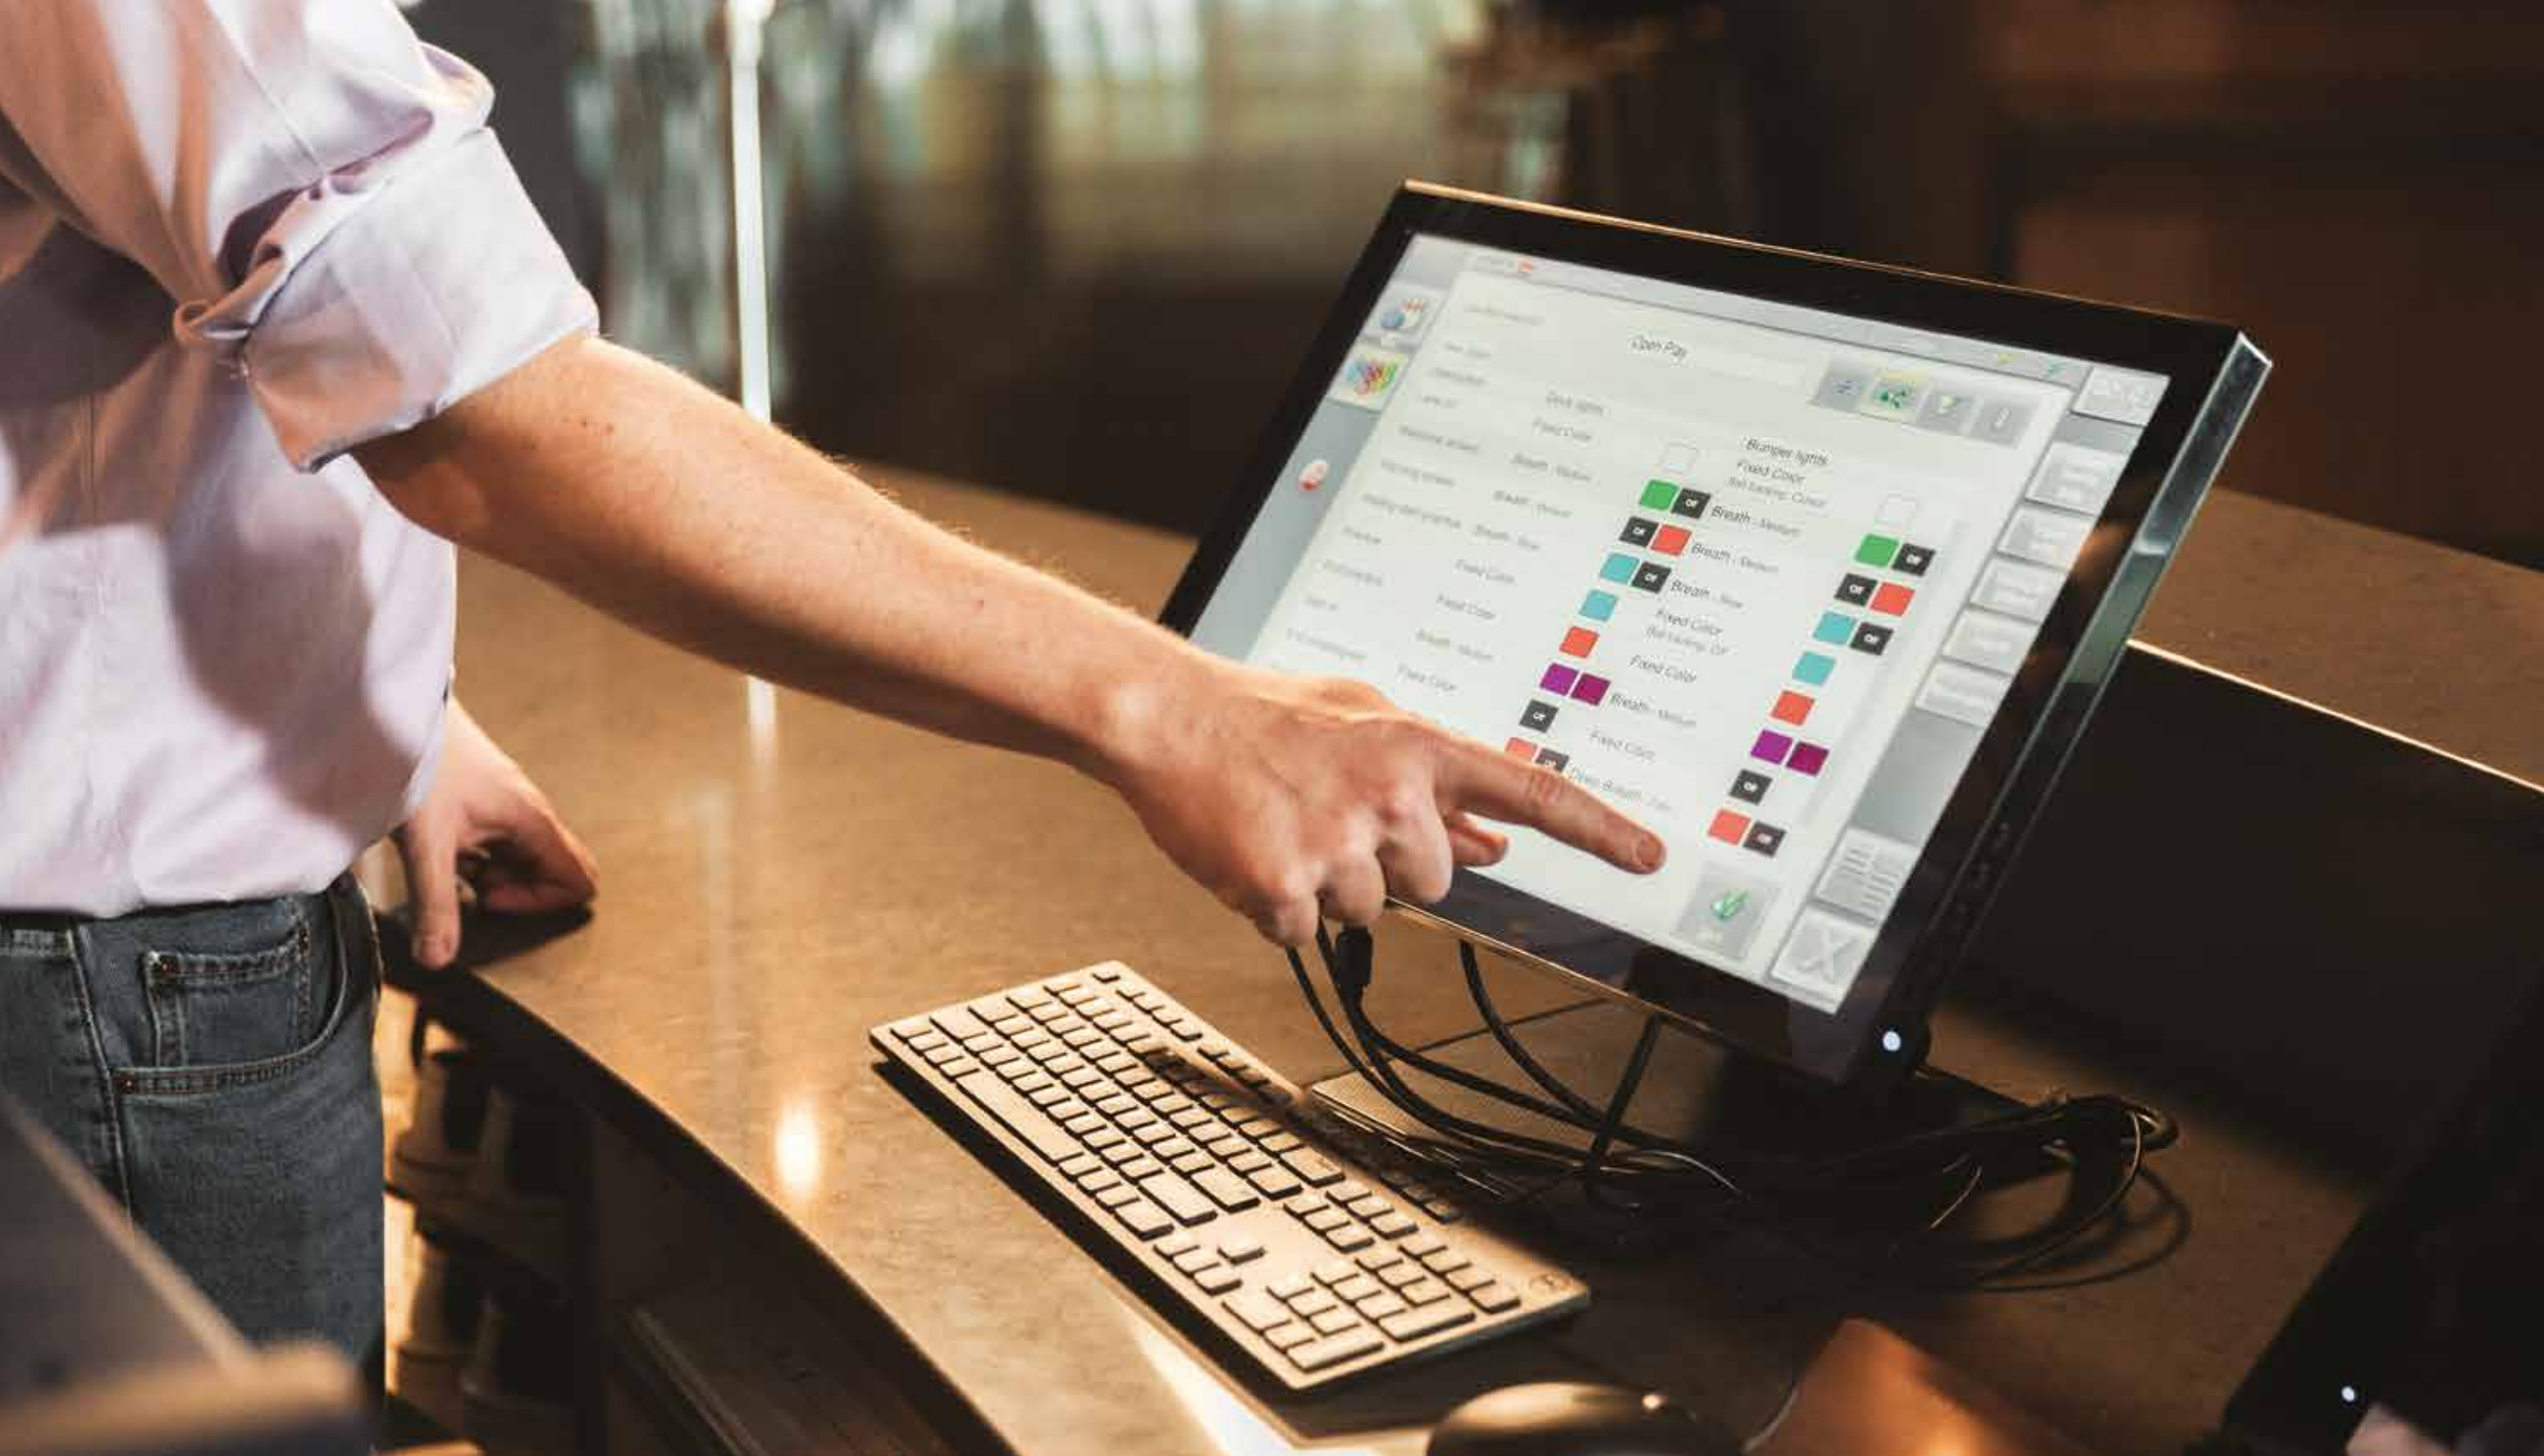

Introducing CenterPunch Intelligent Lighting

Intelligent illumination for a more impactful bowling experience

Only the CenterPunch family of effects lighting is controlled through the Conqueror Pro bowling management system making it easy for you or your staff to create powerful, coordinated lighting shows using both pin deck lighting and capping lighting. This smart control gives you the power to easily unleash coordinated light effects that create an unforgettable guest experience in your center.

The CenterPunch family will make your center more amazing by delivering:

- Intelligent Control
- A more impactful bowling experience
- Illumination purpose-built for bowling

Intelligent Control

Using the CenterPunch Deck Lights and Capping Lights is convenient and versatile thanks to Conqueror Pro. It has never been easier for bowling centers to create and run unique and impressive lighting shows combining pin deck and capping lighting.