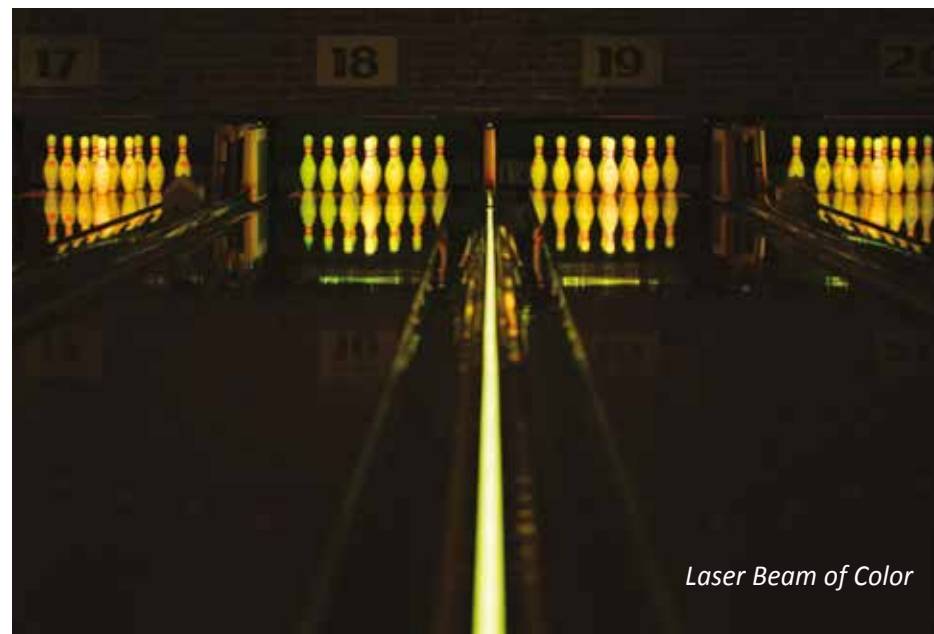

EXCLUSIVE 180-Degree Viewing – The light diffuser extends above the capping surface and illuminates, making it visible across all lanes. The WOW factor created extends across the center.

Illumination Built for Bowling

Plug & Play Components – Allows for different length installations and makes maintenance super easy.

180-Degree Viewing

Laser Beam of Color

Consistent Light Intensity

Bring It All Together with Hyper Global Moods