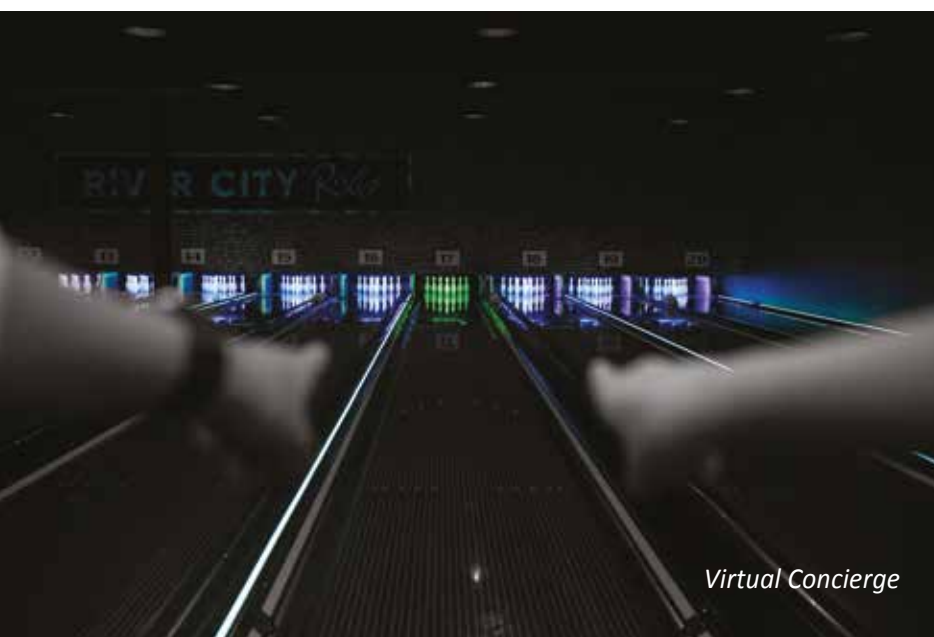

Virtual Concierge