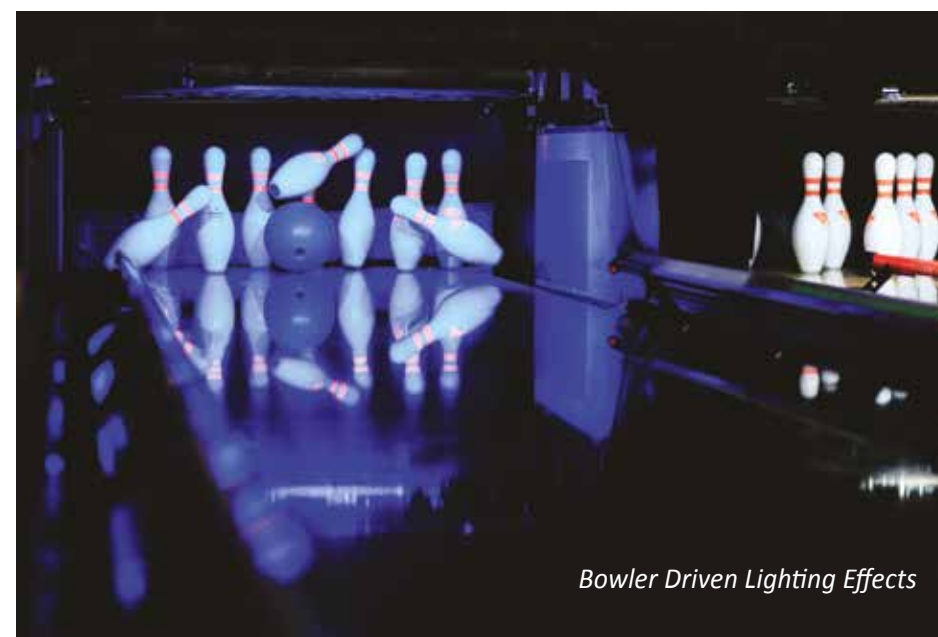

Virtual Concierge

Bowler Driven Lighting Effects