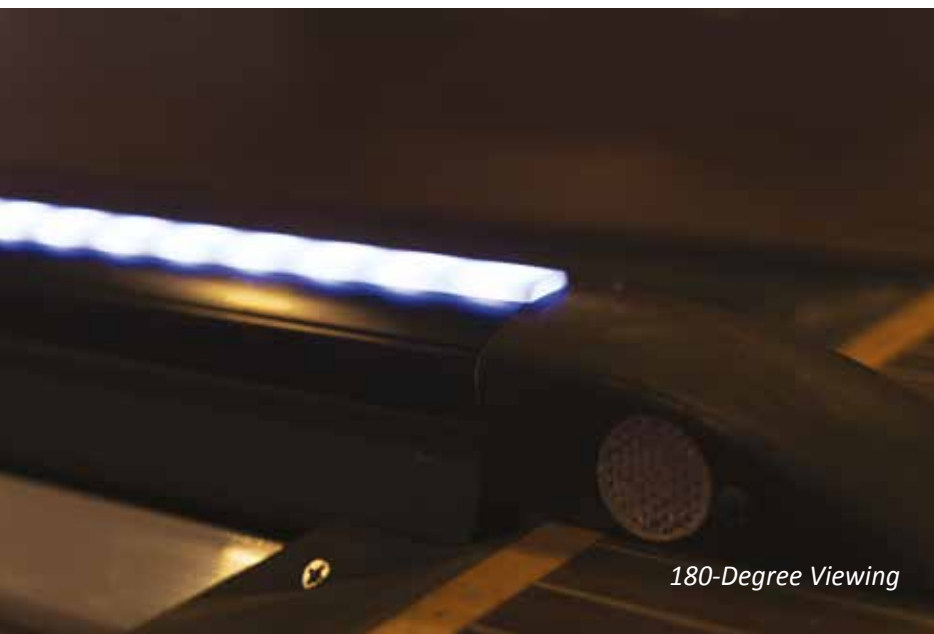

CenterPunch Capping Light

A More Impactful Experience

The CenterPunch Capping Light is the most visually impactful capping light system you can get for your center.

EXCLUSIVE Laser Beam of Color – Over 500 full color LEDs per run of lights illuminate a custom design light diffuser, producing a vivid beam of color that is sure to impress guests.

EXCLUSIVE 180-Degree Viewing – The light diffuser extends above the capping surface and illuminates, making it visible across all lanes. The WOW factor created extends across the center.

Illumination Built for Bowling

CenterPunch Capping Lighting is purposefully built, incorporating unique features to give you the best possible capping illumination.

Consistent Light Intensity – Special design ensures the brightness of the lights remains the same from beginning to end of the lane, for the best possible visual impact.

Plug & Play Components – Allows for different length installations and makes maintenance super easy.

180-Degree Viewing