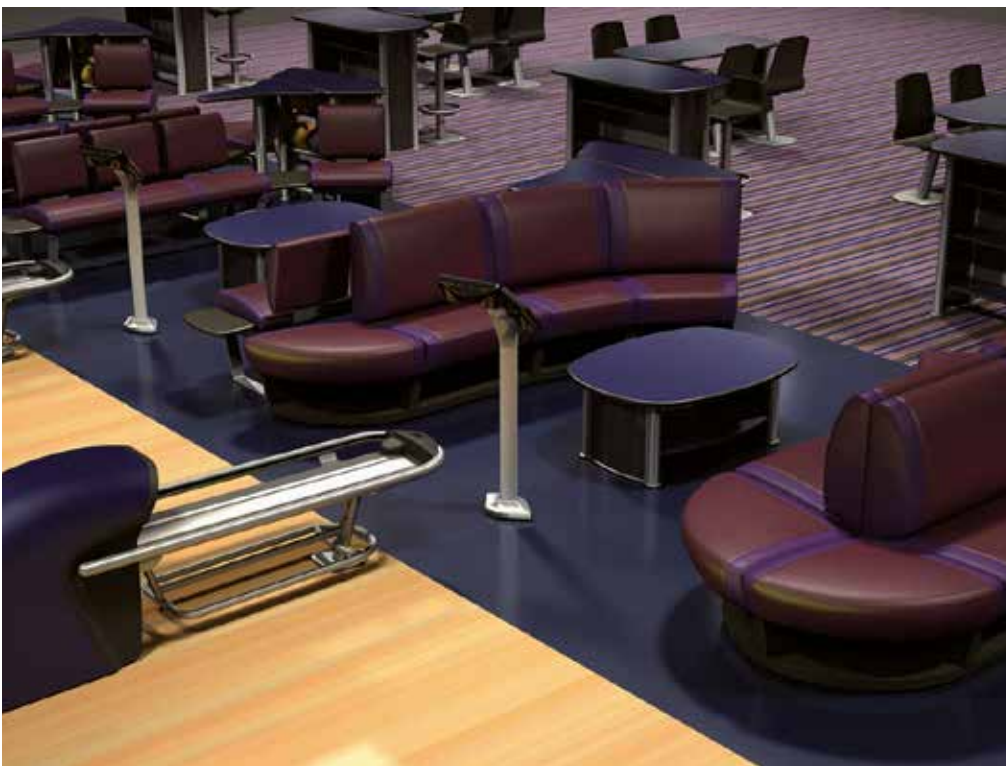

HARD SEAT
BENCHES
Greige

HARD CHAIRS
Greige

T-MOLD
Greige

Disco

UPHOLSTERY BACK - Empire

UPHOLSTERY SEAT - Empire

UPHOLSTERY ACCENT
Wisteria

SOFA BASE - Slate