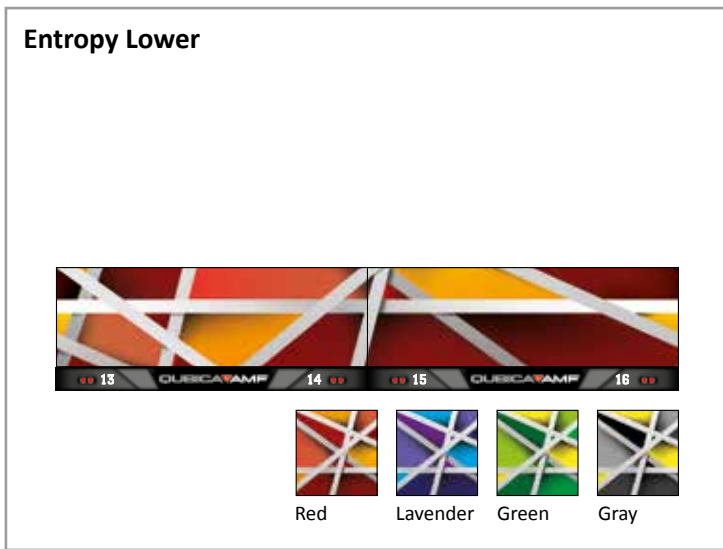

Masking Panel Design Collection