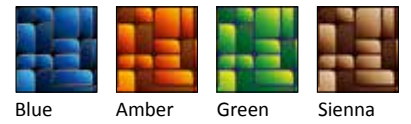

612-300-260

Harmony Lower Ball Rack Option (holds 8 balls)

612-300-262

Color Options

Red Coral

Orange

Green British

Blue

Gray

Black

HARMONY
MASKING COLLECTION

Masking Frame Dimensions

Masking Panel Design Collection

Elements Lower

Blue Amber Green Sienna

Elements Lower and Upper

Blue Amber Green Sienna

Techno Lower

Blue Bronze Green

Techno Lower and Upper

Blue Bronze Green

Maze Lower

Yellow Violet Camouflage

Maze Lower and Upper