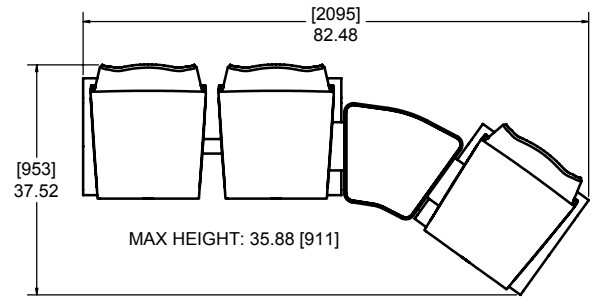

Bench Seat - 2+1 - Seat Arrangement w/ Wedge Union Table

612-300-204

Bench Seat - 2+1 - Seat Arrangement w/ Wedge Union Table and End Tables

612-300-205