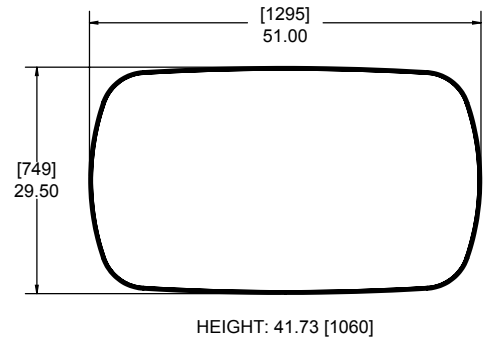

Concourse Tables

Stools not included

Concourse Table - Rectangular Top, Ball Storage Option (3 levels, 12 balls)

612-300-254