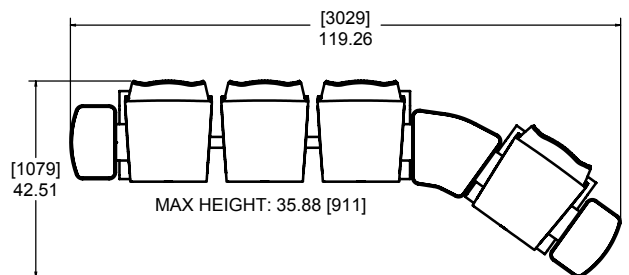

Bench Seat

612-300-207

Bench Seat - 3+1- Seat Arrangement w/ Wedge Union Table

612-300-208

Bench Seat - 3+1 - Seat Arrangement w/ Wedge Union Table and End Tables

612-300-209