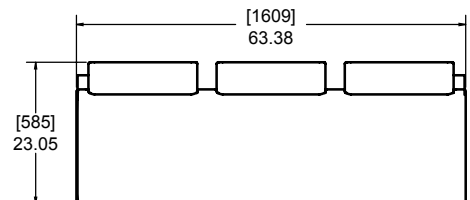

Upholstered Bench - 1-Seat Arrangement

612-300-211

MAX HEIGHT: 33.19 [843]

Inline Upholstered Bench - 2-Seat Arrangement

612-300-212

MAX HEIGHT: 33.19 [843]

Inline Upholstered Bench - 3-Seat Arrangement

612-300-213