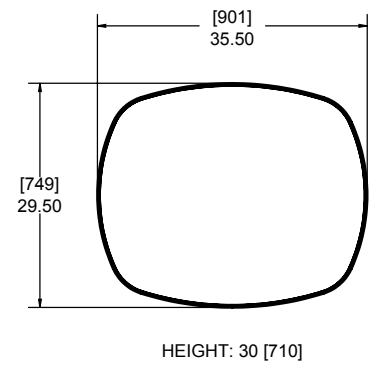

Cocktail & Party Tables

Stools not included

621-300-292

Cocktail Table, Regular Height, Free Standing

612-300-241

612-300-242