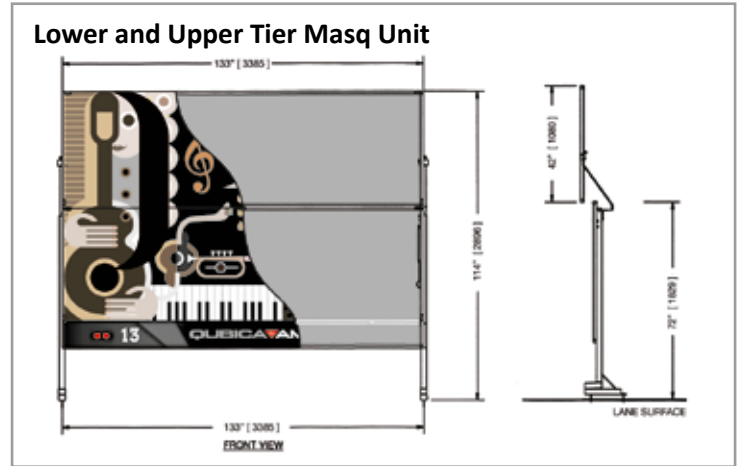

Gray

Black

HARMONY
MASKING COLLECTION

Masking Frame Dimensions

Masking Panel Design Collection

Elements Lower

Blue Amber Green Sienna

Elements Lower and Upper