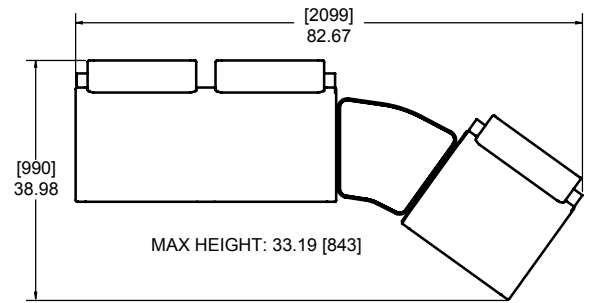

Upholstered Bench - 1-Seat Arrangement

612-300-211

MAX HEIGHT: 33.19 [843]

Inline Upholstered Bench - 2-Seat Arrangement

612-300-212

MAX HEIGHT: 33.19 [843]

Inline Upholstered Bench - 3-Seat Arrangement

612-300-213

MAX HEIGHT: 33.19 [843]

Upholstered Bench - 2+1 -Seat w/ Wedge Union Table Arrangement

612-300-214

Inline Upholstered Bench - 3-Seat Arrangement w/ End Tables

612-300-216

Upholstered Bench - 2-Seat Arrangement w/ End Tables