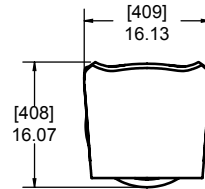

**612-300-324
Angled Table Union Kit**

**612-300-325
Straight Table Union Kit**

Chair - Table Height, Swivel, Bolt Down

612-300-225

MAX HEIGHT: 36.46 [926]

Chair- Table Height, Non-Swivel, Bolt Down

612-300-283

MAX HEIGHT: 36.46 [926]

Chair - Table Height, Non-Swivel, Free Standing

612-300-227

MAX HEIGHT: 36.46 [926]

Stool - Bar Height, Swivel, Bolt Down

612-300-228

MAX HEIGHT: 37.91 [962]

Stool - Bar Height, Swivel, Free Standing