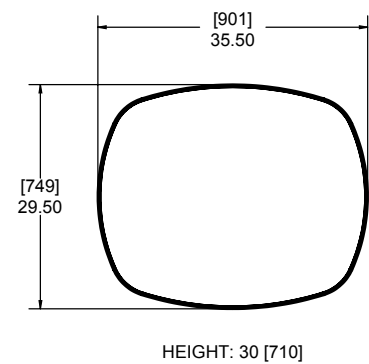

621-300-292

Cocktail Table, Regular Height, Free Standing

612-300-241

Cocktail Table, Regular Height, Bolt Down

612-300-242

Cocktail Table, High Top, Free Standing

612-300-243

Cocktail Table, High Top, Bolt Down