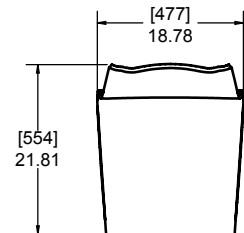

**612-300-324
Angled Table Union Kit**

**612-300-325
Straight Table Union Kit**

Chair - Table Height, Swivel, Bolt Down

612-300-225

MAX HEIGHT: 36.46 [926]

Chair- Table Height, Non-Swivel, Bolt Down

612-300-283

MAX HEIGHT: 36.46 [926]

Chair - Table Height, Non-Swivel, Free Standing

612-300-227

MAX HEIGHT: 36.46 [926]

Stool - Bar Height, Swivel, Bolt Down

612-300-228

MAX HEIGHT: 37.91 [962]

Stool - Bar Height, Swivel, Free Standing