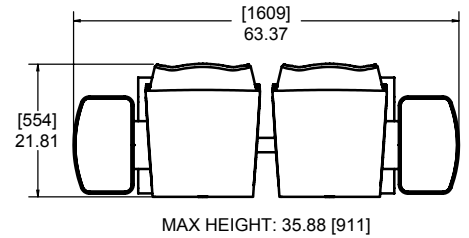

Bench Seat

Bench Seat - 2-Seat Arrangement w/ End Tables

612-300-207

Bench Seat - 3+1- Seat Arrangement w/ Wedge Union Table