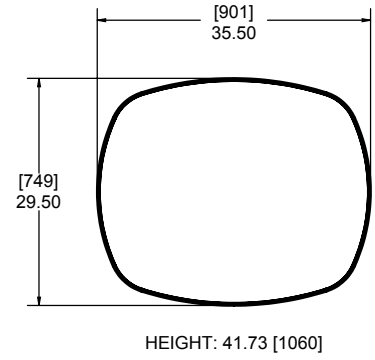

621-300-292

Cocktail Table, Regular Height, Free Standing

612-300-241

Cocktail Table, Regular Height, Bolt Down

612-300-242

Cocktail Table, High Top, Free Standing

612-300-243

Cocktail Table, High Top, Bolt Down