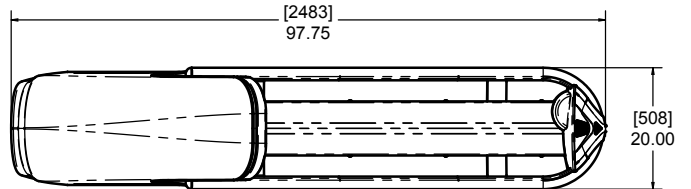

612-300-260

Harmony Lower Ball Rack Option (holds 8 balls)

612-300-262

Color Options

Red Coral

Orange

Green British

Blue