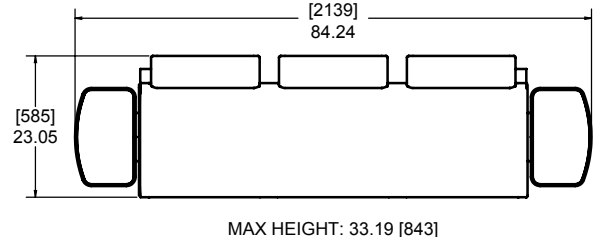

Upholstered Bench - 1-Seat Arrangement

612-300-211

MAX HEIGHT: 33.19 [843]

Inline Upholstered Bench - 2-Seat Arrangement

612-300-212

MAX HEIGHT: 33.19 [843]

Inline Upholstered Bench - 3-Seat Arrangement

612-300-213

MAX HEIGHT: 33.19 [843]

Upholstered Bench - 2+1 -Seat w/ Wedge Union Table Arrangement

612-300-214

Inline Upholstered Bench - 3-Seat Arrangement w/ End Tables

612-300-216

Upholstered Bench - 2-Seat Arrangement w/ End Tables