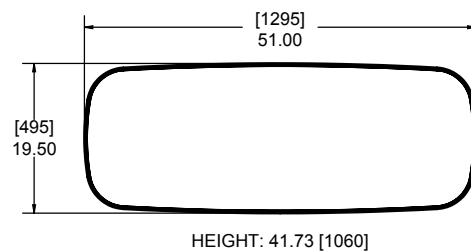

612-300-250