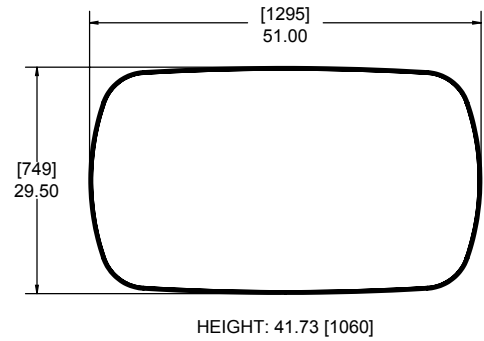

612-300-251

612-300-249