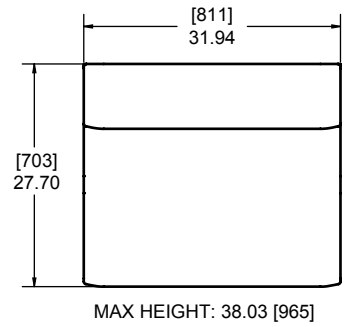

 INFINITY SEATING

Upholstered Sofa - Straight Element

612-300-222

Upholstered Sofa - Wedge Element

612-300-223

Upholstered Sofa - Quarter Round Element

612-300-224

2/3 Element Arrangements