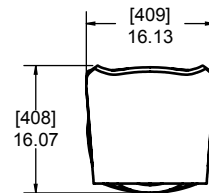

Stool - Bar Height, Swivel, Free Standing

612-300-229

MAX HEIGHT: 37.91 [962]