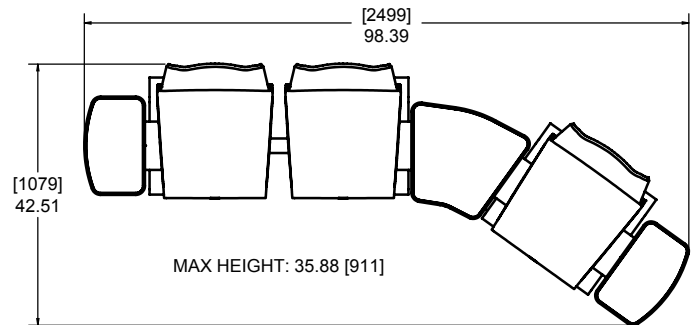

612-300-206