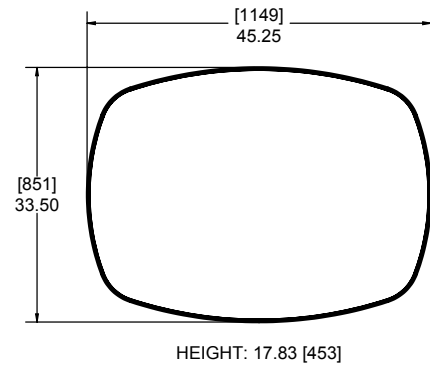

Coffee & Personal Tables

Medium Coffee Table

612-300-232

Medium Modular Coffee Table