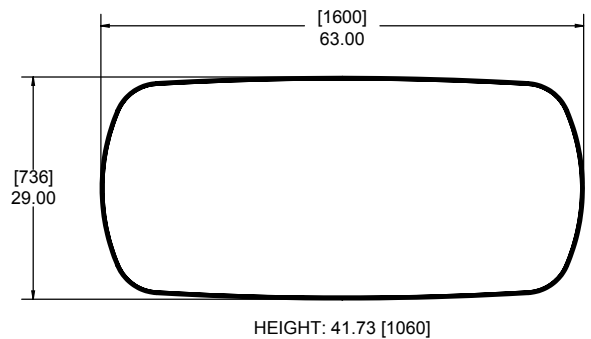

612-300-237

5-Seat Rectangular Table, Regular Height, Bolt Down

612-300-238