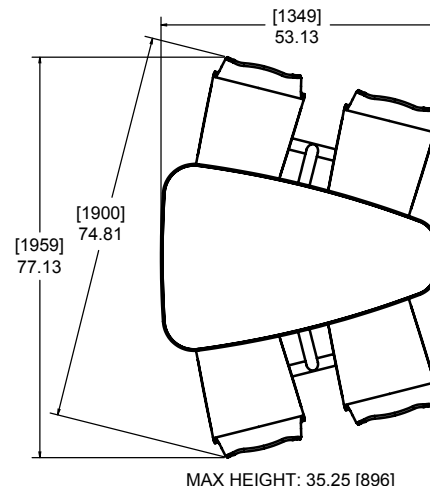

612-300-259

Cluster Tables

4-Seat Rectangular Top Table with 4 seats attached*

612-300-245

4-Seat Triangular Top Table with 4 seats attached*

612-300-246

* Bowler console not included with the table.

TABLE Color Options