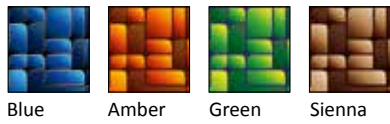

612-300-260

Harmony Lower Ball Rack Option (holds 8 balls)

612-300-262

Color Options

Red Coral

Orange

Green British

Blue

Gray

Black

HARMONY
MASKING COLLECTION

Masking Frame Dimensions

Masking Panel Design Collection

Elements Lower

Blue Amber Green Sienna

Elements Lower and Upper

Blue Amber Green Sienna

Techno Lower

Blue Bronze Green

Techno Lower and Upper

Blue Bronze Green

Maze Lower

Yellow Violet Camouflage

Maze Lower and Upper