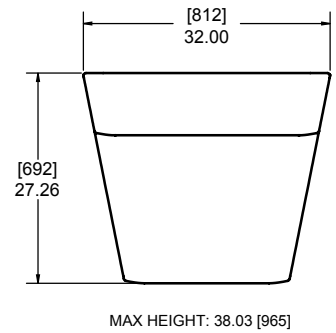

 INFINITY SEATING

Upholstered Sofa - Straight Element

612-300-222

Upholstered Sofa - Wedge Element

612-300-223

Upholstered Sofa - Quarter Round Element

612-300-224

2/3 Element Arrangements