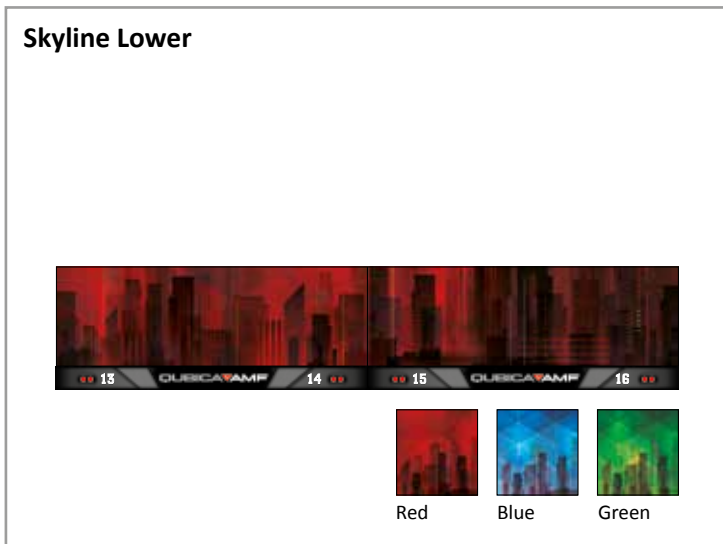

Masking Panel Design Collection