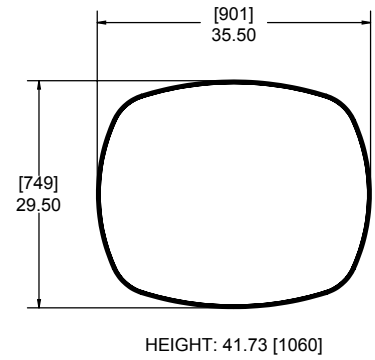

612-300-244