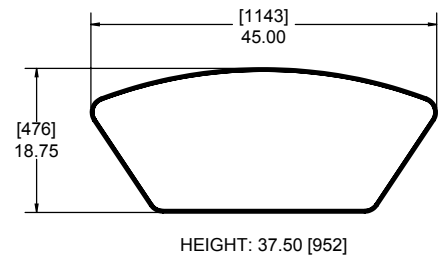

612-300-244

Ball Rack Tables & Personal Storage Options

Wedge Table (w/ Coat Hook Option) for Sofa/Bench Seat

612-300-247

Wedge Ball Storage Table (3 levels, 12 balls)

612-300-252

Inline Narrow Ball Storage Table (3 levels, 12 balls)