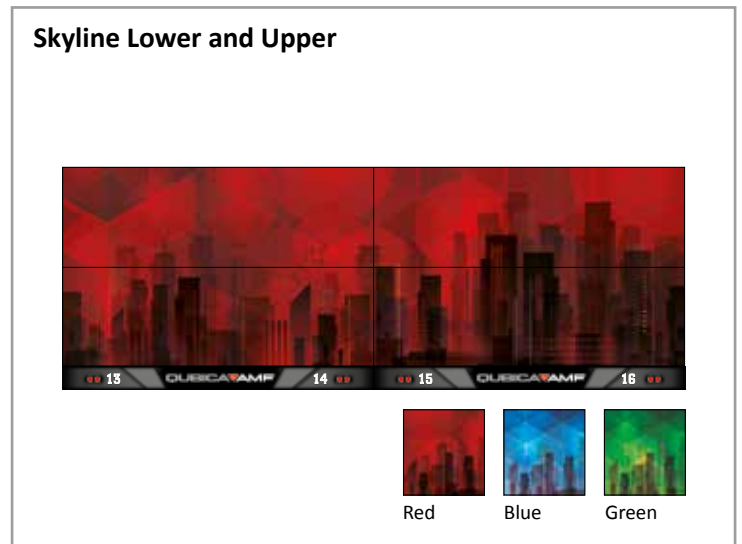

Masking Panel Design Collection