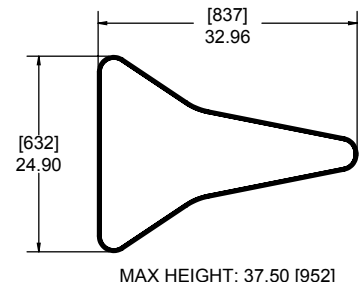

Arrow Variable Height Table, Free Standing

612-300-235

Arrow Fixed Height Table, Bolt Down

612-300-253

Personal Table

612 300 299

Cocktail & Party Tables

Stools not included