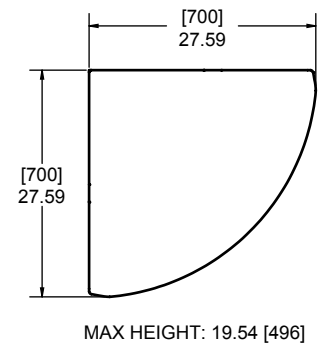

 INFINITY SEATING

Upholstered Sofa - Straight Element

612-300-222

Upholstered Sofa - Wedge Element

612-300-223

Upholstered Sofa - Quarter Round Element

612-300-224

2/3 Element Arrangements