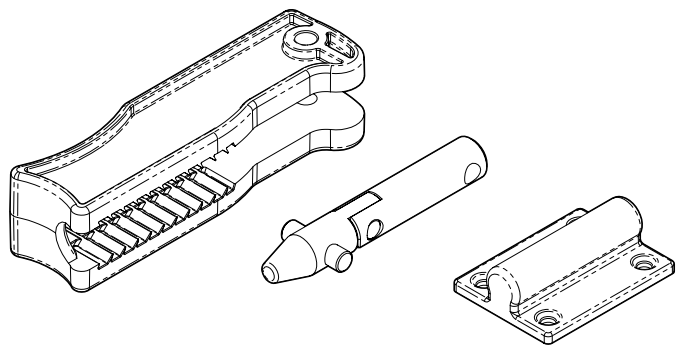

612-300-281

Upholstered Sofa - Quarter Round + Straight + Straight + Straight + Quarter Round Arrangement

612-300-282

Infinity Sofa Latch and Wheel Kit

612-300-286

 **INFINITY Color Options**

POP

-  Sandstone
-  Huron
-  Stoneware
-  Slate