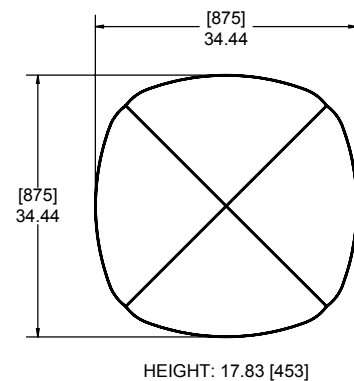

Arrow Variable Height Table, Free Standing

612-300-235

Arrow Fixed Height Table, Bolt Down

612-300-253

Personal Table

612 300 299

Cocktail & Party Tables

Stools not included