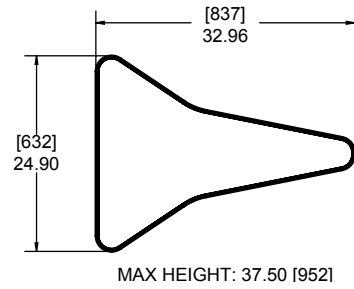

Arrow Variable Height Table, Free Standing

612-300-235

Arrow Fixed Height Table, Bolt Down

612-300-253

Personal Table

612 300 299

Cocktail & Party Tables

Stools not included