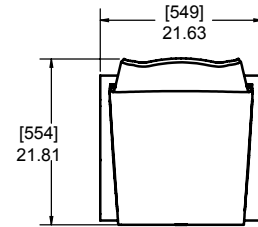

612-300-201

MAX HEIGHT: 35.88 [911]

Inline Bench Seat - 2-Seat Arrangement

612-300-202

MAX HEIGHT: 35.88 [911]

Inline Bench Seat - 3-Seat Arrangement

612-300-203

MAX HEIGHT: 35.88 [911]