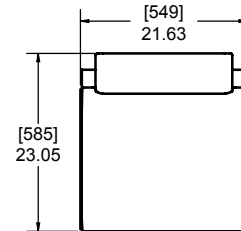

Upholstered Bench - 1-Seat Arrangement

612-300-211

MAX HEIGHT: 33.19 [843]

Inline Upholstered Bench - 2-Seat Arrangement

612-300-212

MAX HEIGHT: 33.19 [843]

Inline Upholstered Bench - 3-Seat Arrangement

612-300-213