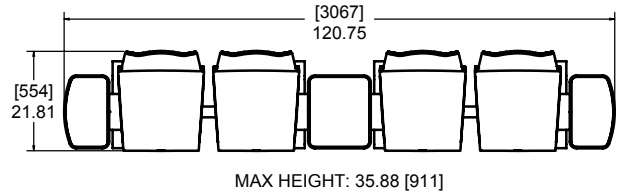

612-300-209

Bench Seat - 2+2- Seat Arrangement w/ Straight Union Table

612-300-210

Bench Seat - 2+2 - Seat Arrangement w/ Straight Union Table and End Tables

612-300-200

Table Kit for Synergy/Energy

**612-300-323
End Table Kit**

**612-300-324
Angled Table Union Kit**

**612-300-325
Straight Table Union Kit**

Chair - Table Height, Swivel, Bolt Down

612-300-225

MAX HEIGHT: 36.46 [926]

Chair- Table Height, Non-Swivel, Bolt Down

612-300-283