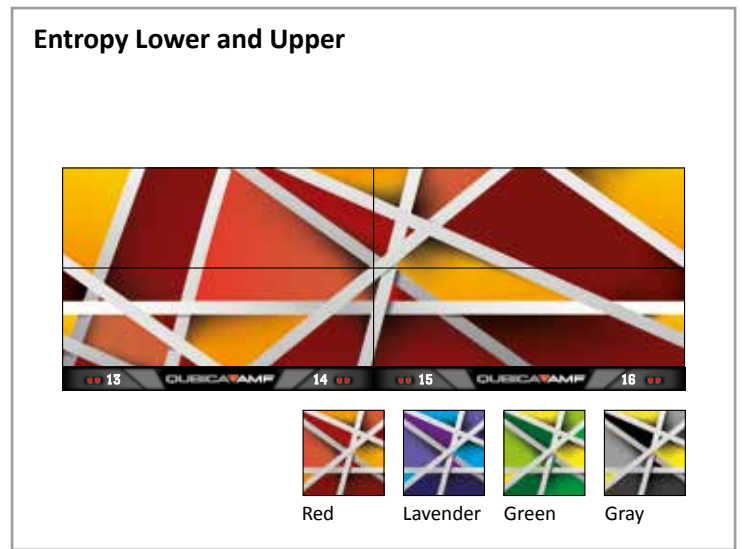

Masking Panel Design Collection