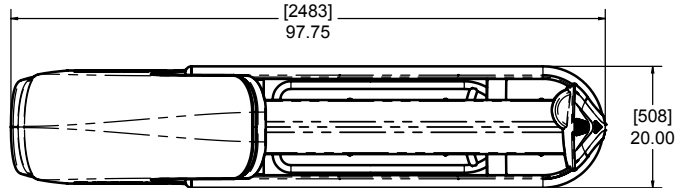

612-300-260

Harmony Lower Ball Rack Option (holds 8 balls)

612-300-262

Color Options

Red Coral

Orange

Green British

Blue