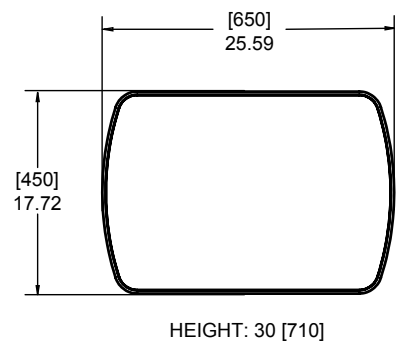

Arrow Variable Height Table, Free Standing

612-300-235

Arrow Fixed Height Table, Bolt Down

612-300-253

Personal Table

612 300 299

Cocktail & Party Tables

Stools not included