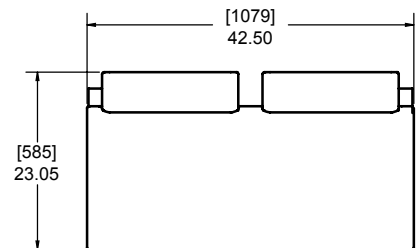

Upholstered Bench - 1-Seat Arrangement

612-300-211

MAX HEIGHT: 33.19 [843]

Inline Upholstered Bench - 2-Seat Arrangement

612-300-212

MAX HEIGHT: 33.19 [843]

Inline Upholstered Bench - 3-Seat Arrangement

612-300-213