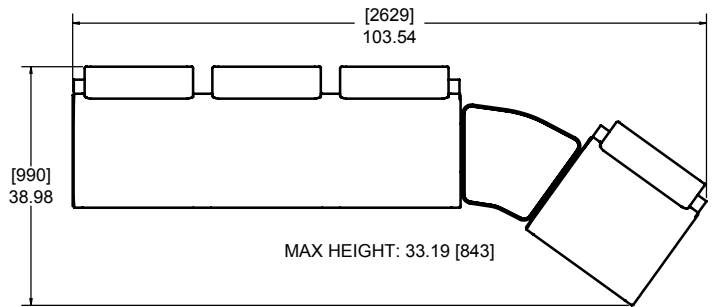

MAX HEIGHT: 33.19 [843]

Upholstered Bench - 2+1 -Seat w/ Wedge Union Table Arrangement

612-300-214

Inline Upholstered Bench - 3-Seat Arrangement w/ End Tables

612-300-216

Upholstered Bench - 2-Seat Arrangement w/ End Tables

612-300-217

Upholstered Bench

Upholstered Bench - 2+1 - Seat Arrangement w/ Wedge Union Table and End Tables

612-300-215

Upholstered Bench - 3+1 - Seat Arrangement w/ Wedge Union Table

612-300-218

Upholstered Bench - 3+1 - Seat Arrangement w/ Wedge Union Table and End Tables