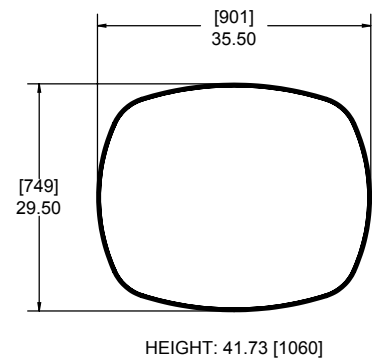

612-300-250

Inline Wide Ball Storage Table (3 levels, 24 balls)

612-300-251

Circular Ball Storage Table (3 levels, 18 balls) for sofa/bench seat

612-300-249

Concourse Tables

Stools not included

Concourse Table - Rectangular Top, Ball Storage Option (3 levels, 12 balls)