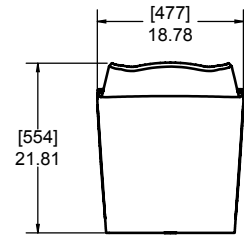

**612-300-324
Angled Table Union Kit**

**612-300-325
Straight Table Union Kit**

Chair - Table Height, Swivel, Bolt Down

612-300-225

MAX HEIGHT: 36.46 [926]

Chair- Table Height, Non-Swivel, Bolt Down

612-300-283

MAX HEIGHT: 36.46 [926]

Chair - Table Height, Non-Swivel, Free Standing

612-300-227

MAX HEIGHT: 36.46 [926]

Stool - Bar Height, Swivel, Bolt Down

612-300-228

MAX HEIGHT: 37.91 [962]

Stool - Bar Height, Swivel, Free Standing