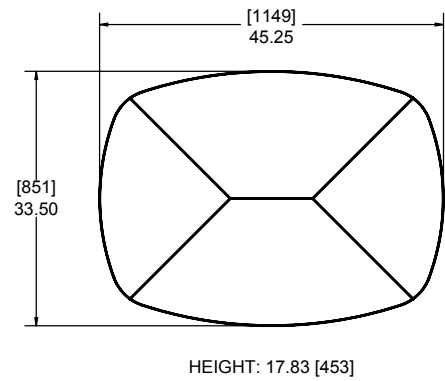

612-300-234

Small Modular Coffee Table