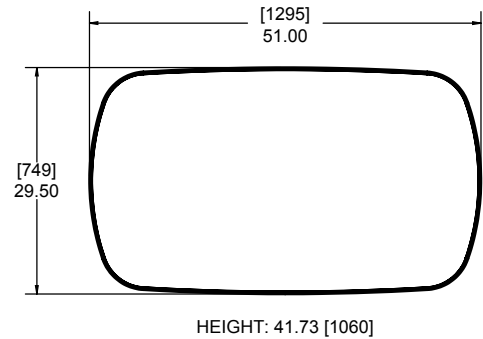

612-300-255

612-300-256