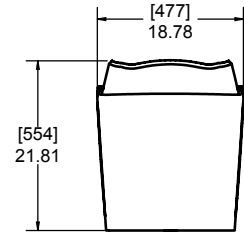

612-300-209

Bench Seat - 2+2- Seat Arrangement w/ Straight Union Table

612-300-210

Bench Seat - 2+2 - Seat Arrangement w/ Straight Union Table and End Tables

612-300-200

Table Kit for Synergy/Energy

**612-300-323
End Table Kit**

**612-300-324
Angled Table Union Kit**

**612-300-325
Straight Table Union Kit**

Chair - Table Height, Swivel, Bolt Down

612-300-225

MAX HEIGHT: 36.46 [926]

Chair- Table Height, Non-Swivel, Bolt Down

612-300-283

MAX HEIGHT: 36.46 [926]

Chair - Table Height, Non-Swivel, Free Standing

612-300-227

MAX HEIGHT: 36.46 [926]

Stool - Bar Height, Swivel, Bolt Down

612-300-228

MAX HEIGHT: 37.91 [962]

Stool - Bar Height, Swivel, Free Standing