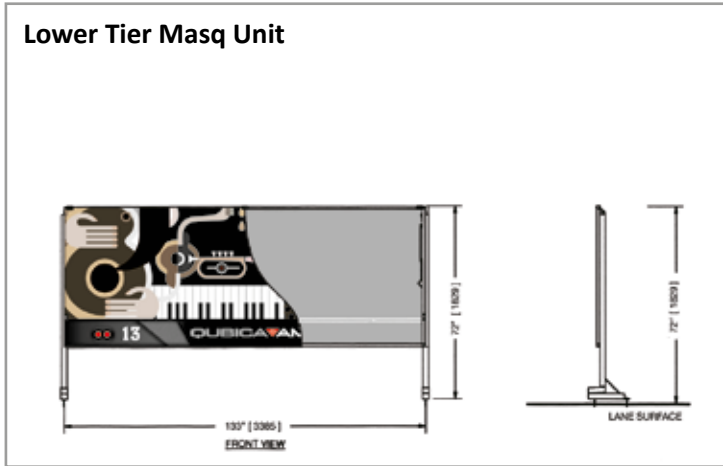

Gray

Black

HARMONY
MASKING COLLECTION

Masking Frame Dimensions

Masking Panel Design Collection

Elements Lower

Blue Amber Green Sienna

Elements Lower and Upper