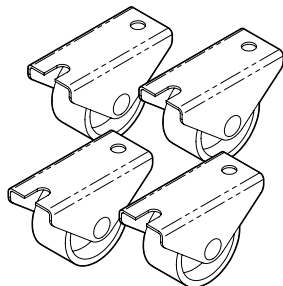

612-300-281

Upholstered Sofa - Quarter Round + Straight + Straight + Straight + Quarter Round Arrangement

612-300-282

Infinity Sofa Latch and Wheel Kit

612-300-286

 **INFINITY Color Options**

POP

-  Sandstone
-  Huron
-  Stoneware
-  Slate