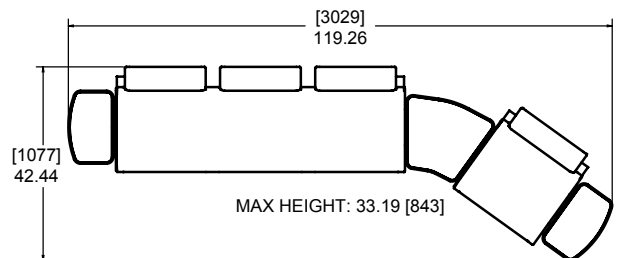

MAX HEIGHT: 33.19 [843]

Upholstered Bench - 2+1 -Seat w/ Wedge Union Table Arrangement

612-300-214

Inline Upholstered Bench - 3-Seat Arrangement w/ End Tables

612-300-216

Upholstered Bench - 2-Seat Arrangement w/ End Tables

612-300-217

Upholstered Bench

Upholstered Bench - 2+1 - Seat Arrangement w/ Wedge Union Table and End Tables

612-300-215

Upholstered Bench - 3+1 - Seat Arrangement w/ Wedge Union Table

612-300-218

Upholstered Bench - 3+1 - Seat Arrangement w/ Wedge Union Table and End Tables

612-300-219

Upholstered Bench - 2+2 - Seat Arrangement w/ Straight Union Table

612-300-220

Upholstered Bench - 2+2 - Seat Arrangement w/ Straight Union Table and End Tables

612-300-221

Table Kit for Synergy/Energy