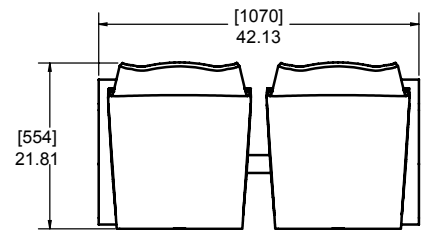

612-300-201

MAX HEIGHT: 35.88 [911]

Inline Bench Seat - 2-Seat Arrangement

612-300-202

MAX HEIGHT: 35.88 [911]

Inline Bench Seat - 3-Seat Arrangement

612-300-203

MAX HEIGHT: 35.88 [911]