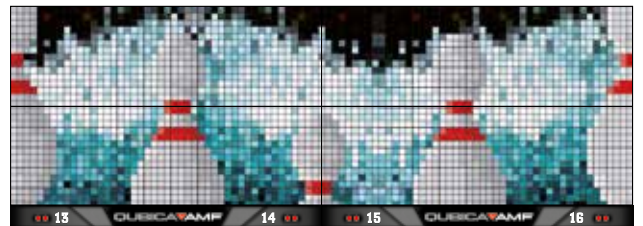

Theater Lower *

Theater Lower and Upper *

Manhattan Lower

Manhattan Lower and Upper

Wave Lower

Wave Lower and Upper

* Masking back-light system not recommended for this masking design.

Masking Panel Design Collection