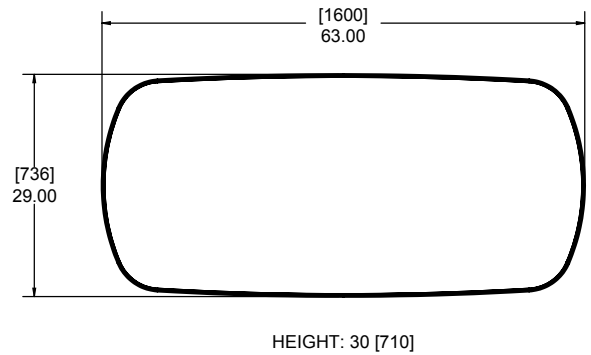

Cocktail & Party Tables

Stools not included

4-Seat Rectangular Table, Regular Height, Bolt Down

612-300-236