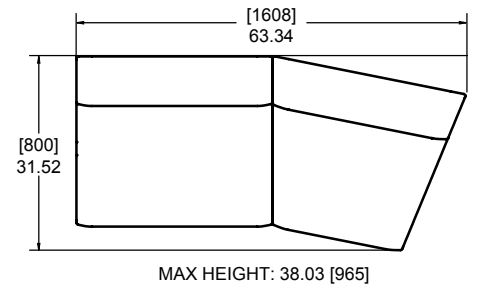

612-300-273