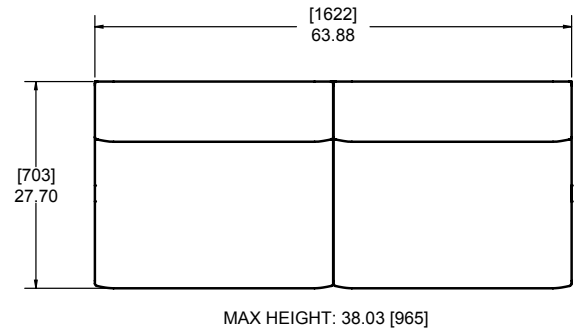

2/3 Element Arrangements

Upholstered Sofa - Straight + Straight Elements Arrangement

612-300-270

612-300-271