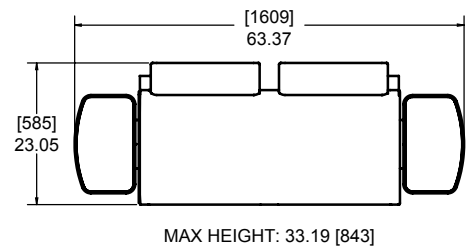

612-300-214

Inline Upholstered Bench - 3-Seat Arrangement w/ End Tables

612-300-216

Upholstered Bench - 2-Seat Arrangement w/ End Tables

612-300-217