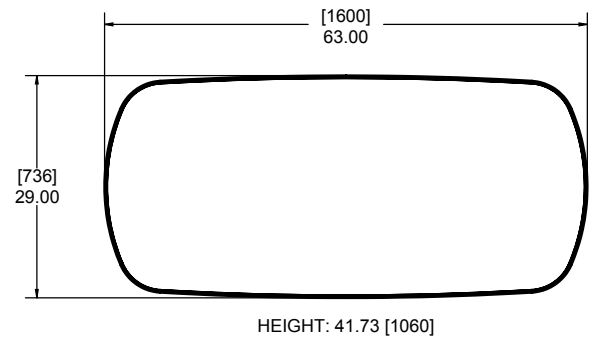

612-300-239

4-Seat Rectangular Table, Regular Height, Free Standing

621-300-290

621-300-327