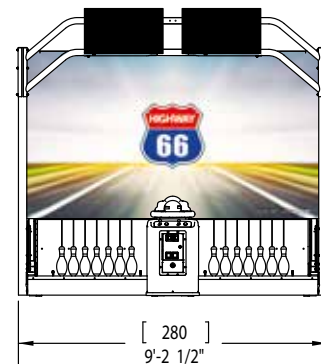

Multiple unit dimensions

	With monitor post	
	Inches	Millimeter
1 Unit (2 lanes)	110-1/2"	2810
2 Unit (4 lanes)	218"	5540
3 Unit (6 lanes)	325-1/2"	8270
4 Unit (8 lanes)	433"	11000
5 Unit (10 lanes)	540-1/2"	13730
6 Unit (12 lanes)	648"	16460

Technical specifications subject to change without notice.
Images shown are for illustration purpose only and may differ from actual product.

Rev up your center—and your profits
Head down Highway66

The new Highway66 from QubicaAMF delivers the ultimate mini bowling experience.

Customers of all ages will fall in love with this totally unique mini bowling attraction. With no special equipment required, or dedicated staff needed, along with hassle-free maintenance, Highway66 will have you speeding toward unparalleled revenues and profitability.

Don't wait another minute.

Accelerate your success with Highway66.

www.amusement.qubicaamf.com