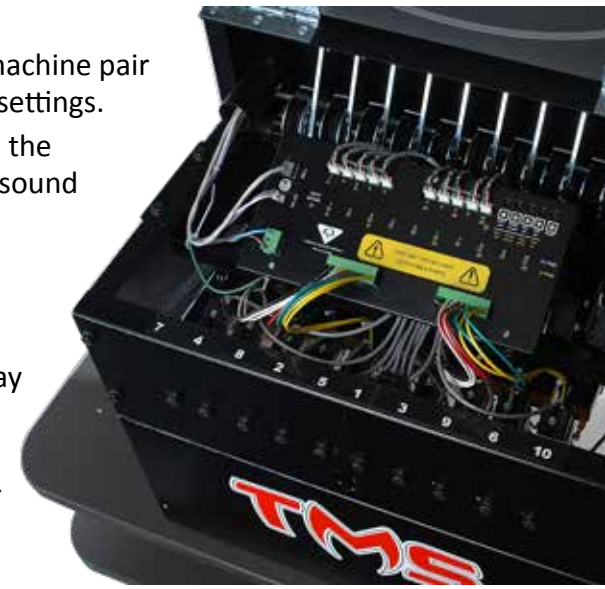

Offering unmatched reliability, the TMS String Pinspotter on the new Highway66 is the only one of its kind based on cutting-edge technology.

Exclusive Machine Control with LCD Display

An LCD display and keypad at the front of the machine pair provides full control of machine operation and settings. Quick and easy operation is part of what makes the new Highway66 such a great attraction—and a sound investment.

Exclusive Machine Integrated Diagnostics

The string machine control box monitors all functions of the pinspotter, while the LCD display shows any issues or warnings that may arise. QubicaAMF innovations offer quick troubleshooting to minimize downtime on your Highway66 solution.

Fewer Mechanical Adjustments

Unlike other mini bowling solutions on the market, the majority of adjustments on the new Highway66 are electronic and made through the control box—most are ‘set it and forget it’. Quick troubleshooting helps to minimize downtime.

Exclusive 100% Solid State Sensors and Electronics

The sensors and electrical components on the new Highway66 machine are all solid state, giving it a much longer lifecycle—unlike other mini bowling products in the market. You and your staff will save time, plus save money on parts replacement.