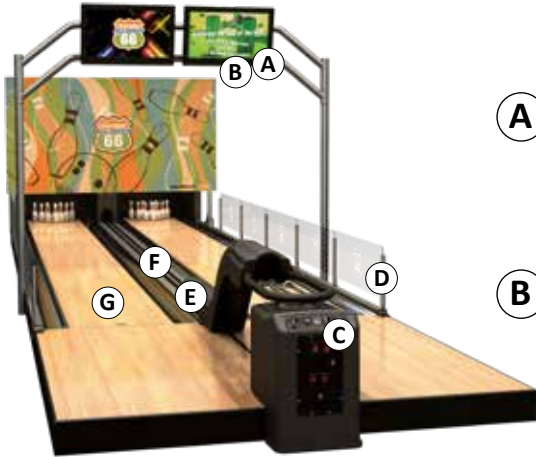

Bottom line: your Highway66 attraction will last and last.

Heavy-Duty Lane Foundations

Like its lane laminates, Highway66 lane foundations are beefed up so they can stand up to even the worst day-to-day punishments.

Made of modular OSB and MDF wood sections, they help ensure your investment will keep delivering a great return for years.

Highway66 options and customization

A LED Monitors

Bring Highway66 to life with monitors which are sure to guarantee a big impact! You can choose between 32" or 42", or you can have the Highway66 units without monitors, and source locally.

B On-Lane Advertising

Supercharge your revenues by promoting your center or other local businesses through colorful onscreen pop-up marketing. A real money-maker.

C Versatile payment options

Our Highway66 mini bowling attraction gives you plenty of options to let customers play and pay however they want, in ways that are compatible with your internal systems, including: