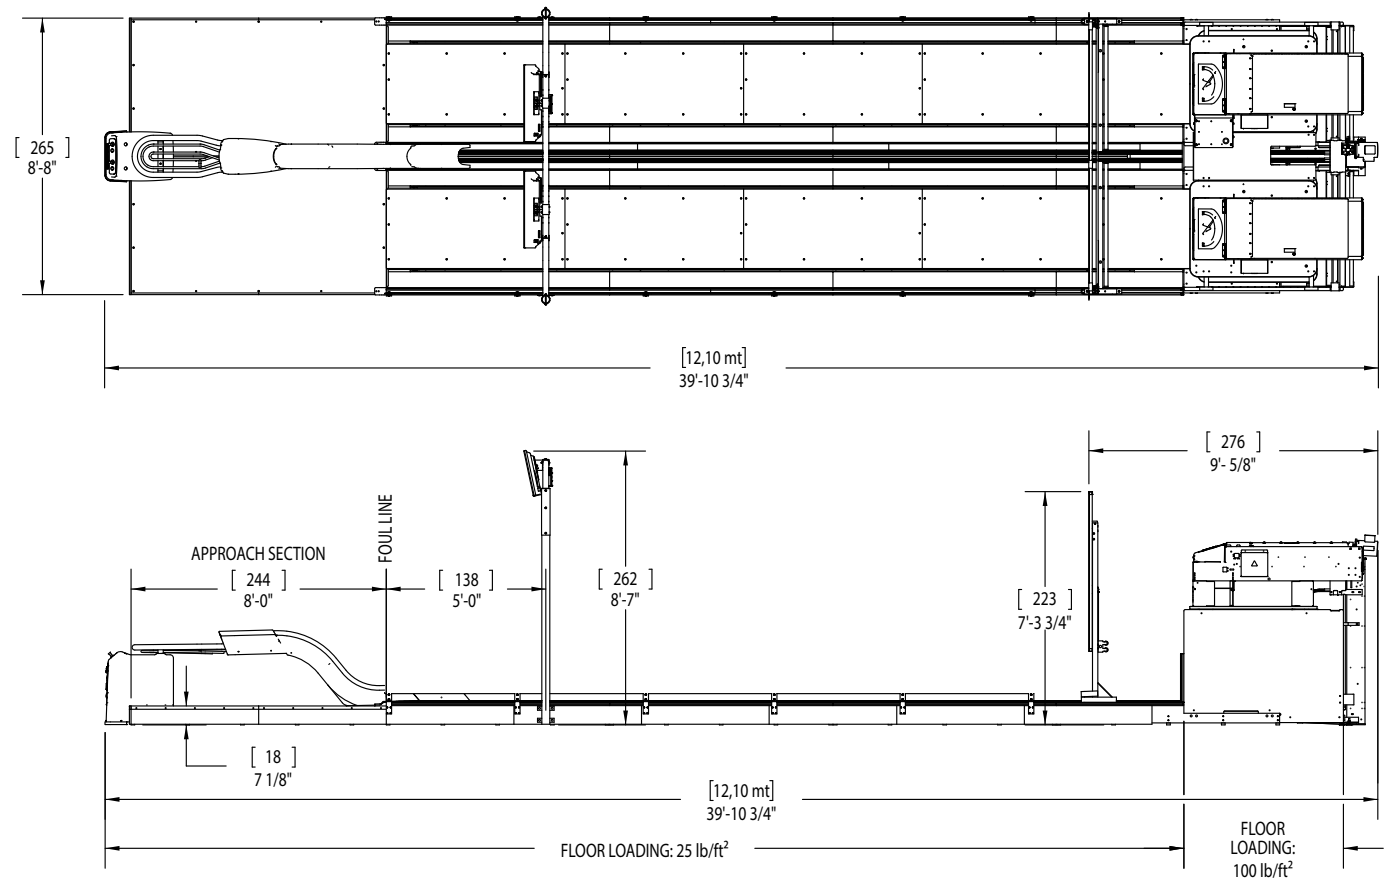

* Furniture available as an option.

SPECIFICATIONS (LANE PAIR)

Dimensions

Standard length: Standard length: 39'- 9 1/2 " [12.10mt] Customized length available

Width: 9'- 2 1/2 " [280cm]

Minimum Height Required: 8'- 6" [262 cm] customized height available