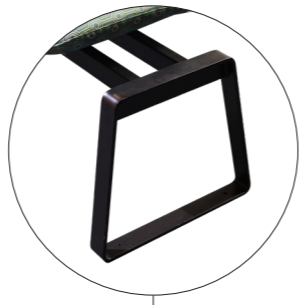

Robust framework