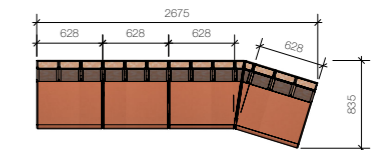

# ARO SERIES

The modular Aro series sofas come in various sizes and styles, ranging from 3 to 5-seat straight designs to corner sofas, ensuring optimal space utilization in your bowling area. Optional features include a charging station with USB-A and/or C ports, along with dedicated compartments for extra shoes and balls, making it the ultimate choice for your interior.

## Aro Angle

Aro Angle - 3 seat

Aro Angle - 4 seat

Aro Angle - 5 seat