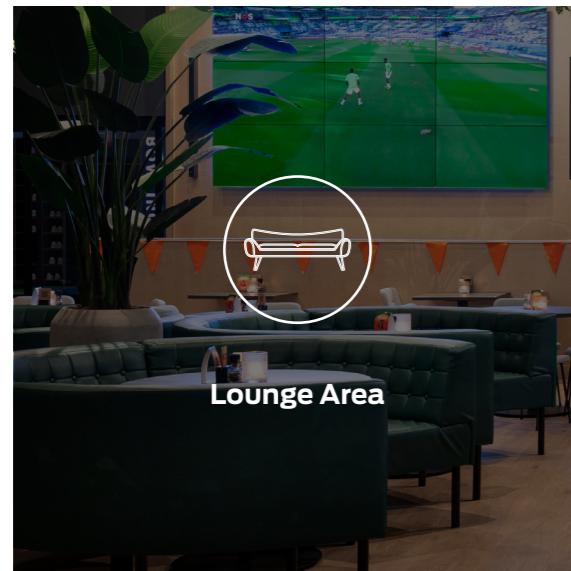

# CREATING PLACES TO REMEMBER. CHOOSE FULL CUSTOM FURNITURE

A beautiful interior is not only essential for your bowling area but for all of your other spaces as well. Think of a cozy lounge, an inviting eat & drink area, a welcoming bar, and spaces for relaxation and fun, like the gaming area. Each space can be fully customized to suit your specific wishes. By carrying your style throughout, you create places that stay in the minds of every visitor – creating places to remember. Bowltech and Satelliet are here to help you bring this vision to life.