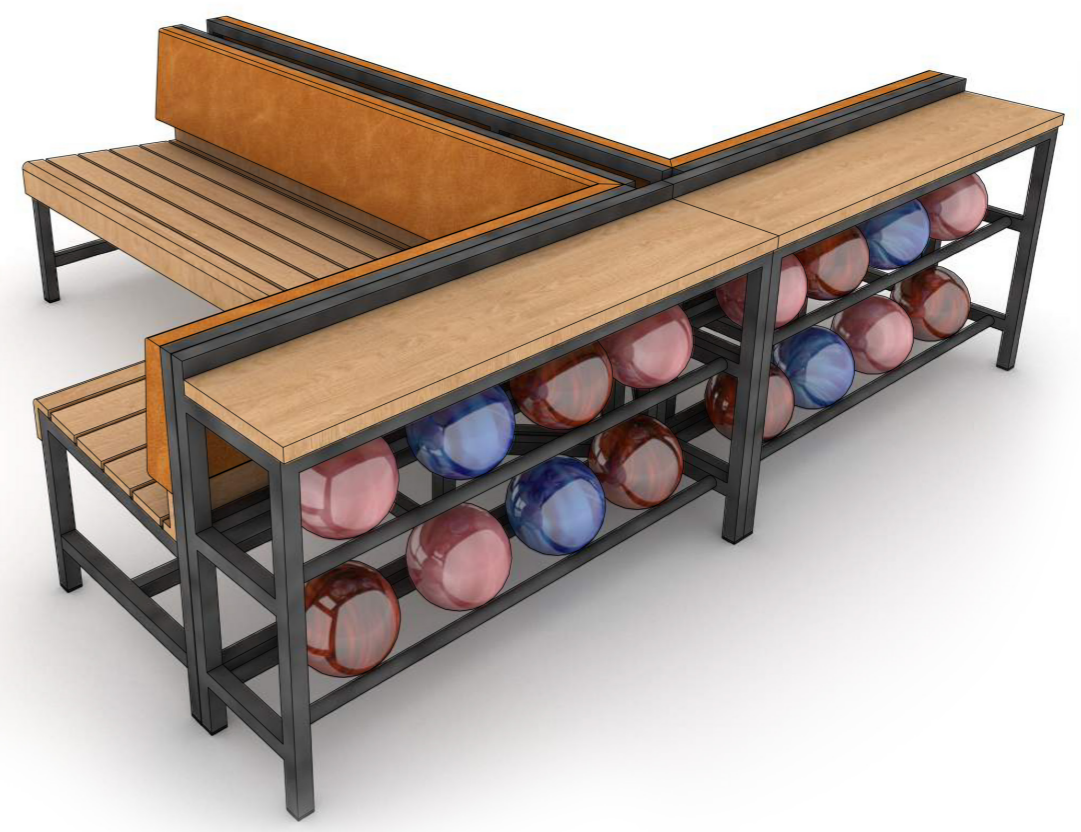

# FELO CORNER BENCH & BALL RACK

The Felo Corner Bench & Ball Rack provides everything you need, whilst taking up limited space. The modern look of this series combined with the well thought through shaping, gives your guests all of the comfort and efficiency they need while playing the game.

Felo Corner bench

4Hoog - Breda