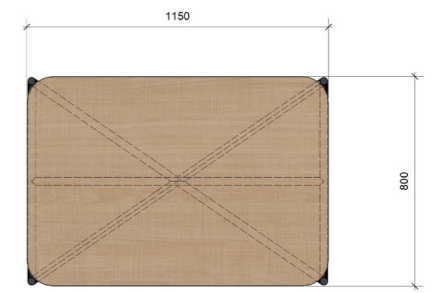

# CHOOSE YOUR FAVOURITE COLOUR FOR ANY TABLE

Each of our tables are available in twelve unique styles, allowing you to find the perfect match for your space. Whether you're looking for something modern, rustic or minimalist, we have a design to suit every taste. Discover the style that speaks to you and perfectly complement your space.