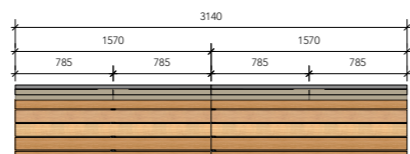

## Felo Angle

Felo Angle - 3 seat

Felo Angle - 4 seat

Felo Angle - 5 seat

## Felo Straight

Felo Straight - 3 seat

Felo Straight - 4 seat

Felo Straight - 5 seat

ZERO55 - Apeldoorn

ZERO55 - Apeldoorn

Felo The "Y"

Felo The "Y" - 3 seat

Felo The "Y" - 4 seat

Felo The "Y" - 5 seat

Felo The "Y" - with table

Felo The "Y" with table - 5 seat