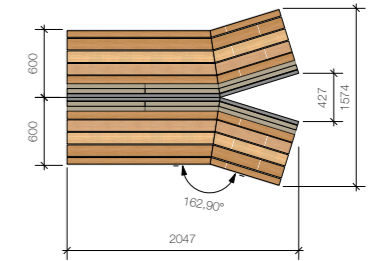

## Felo Straight

Felo Straight - 3 seat

Felo Straight - 4 seat

Felo Straight - 5 seat

ZERO55 - Apeldoorn

ZERO55 - Apeldoorn

Felo The "Y"

Felo The "Y" - 3 seat