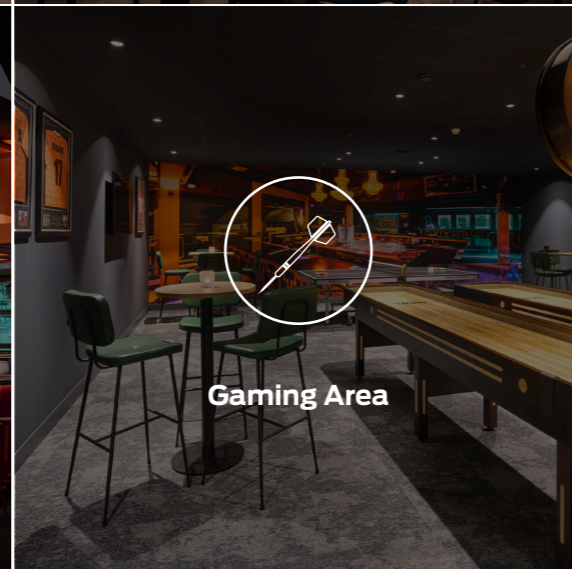

# CREATING PLACES TO REMEMBER. CHOOSE FULL CUSTOM FURNITURE

A beautiful interior is not only essential for your bowling area but for all of your other spaces as well. Think of a cozy lounge, an inviting eat & drink area, a welcoming bar, and spaces for relaxation and fun, like the gaming area. Each space can be fully customized to suit your specific wishes. By carrying your style throughout, you create places that stay in the minds of every visitor – creating places to remember. Bowltech and Satelliet are here to help you bring this vision to life.