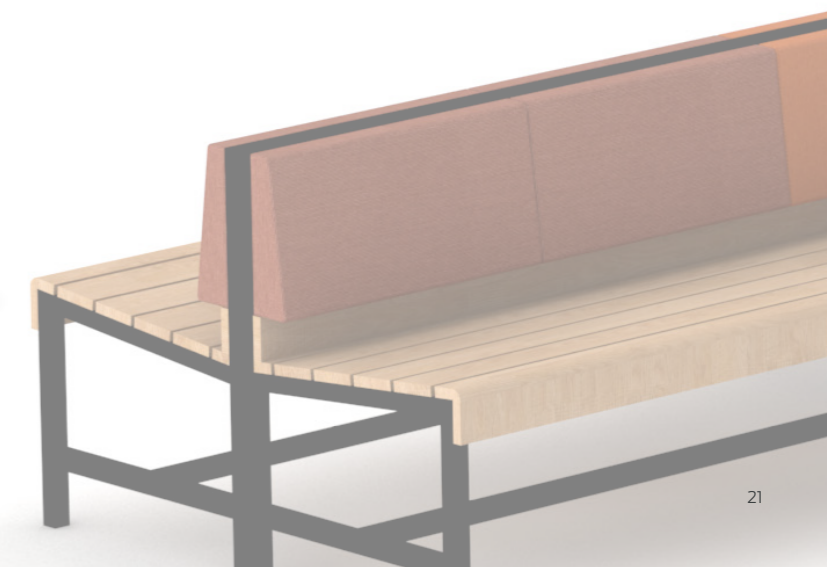

Felo Mocca

- Popolare 4233 cioccolato
- Popolare 4234 proffercio
- Popolare 4235 porcini

Felo Chestnut

- Silverguard 91014 umber
- Scott 7045.16
- Silverguard 9606.01 mandarin

Felo Pumpkin

- Dalma 7024.18
- Arches 7066.04
- Arrow 7055.11

Felo Vintage

- Cambridge 4209 waylan
- Cambridge 4211 bison
- Cambridge 4204 woodbine

Felo Greylow

- Jemo 7044.19
- Jemo 7044.06
- Arrow 7055.10

Felo Greanleaf

- Manta 09597 caladon
- Manta 09594 biscuit
- Galaxy 2308 venus

Felo Hulk

- Silverguard 95020 basil
- Silverguard 95019 ocalery
- Creek 7053.19

Felo Mints

- Globe 2394 orchard
- Globe 2394 persian green
- Gatsby 4311 tribe

Felo Forest

- Silverguard 95063 forest
- Silverguard 92100 teal
- Creek 7053.21

Felo Darkoceans

- Popolare 4260 fresca
- Popolare 4259 puffedro
- Viper Vintage 4049 caribbean splash

Felo Marine

- Popolare 4256 mirilli
- Malta 7037.21
- Popolare 4255 acqua panna

Felo Icelar

- Jemo 7044.01
- Jemo 7044.03
- Arches 7066.17

Felo Authenticity

- Silverguard 99002 carbon
- Silverguard 94011 sterling
- Scott 7045.07

Felo Purplenetic

- Viper 2351 carbernet
- Viper 2347 beetroot
- Viper Vintage 4048 plum cocktail

Felo Tomatone

- Popolare 4246 Caprese
- Popolare 4245 Pomodoro
- Maglia 16026 maple