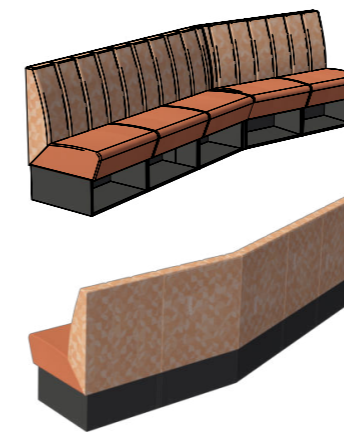

Aro Angle

Aro Angle - 3 seat

Aro Angle - 4 seat

Aro Angle - 5 seat