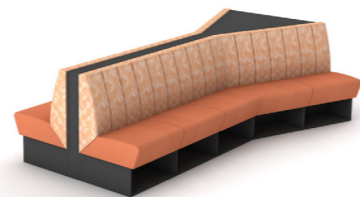

HOW CAN WE CREATE THE PERFECT COMBINATION OF STYLE AND FUNCTIONALITY?

Experience the ultimate blend of style and functionality in bowling centre furnishings with the exclusive collaboration between Bowltech and Satelliet. By merging our expertise and innovative spirit, we have crafted a bespoke furniture line that elevates the bowling experience to new heights. Read on to learn how this dynamic partnership brings you quality and design, ensuring your bowling centre stands out with exceptional comfort and functionality.