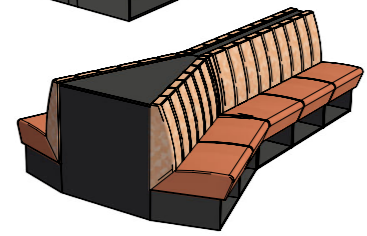

# ARO SERIES

The modular Aro series sofas come in various sizes and styles, ranging from 3 to 5-seat straight designs to corner sofas, ensuring optimal space utilization in your bowling area. Optional features include a charging station with USB-A and/or C ports, along with dedicated compartments for extra shoes and balls, making it the ultimate choice for your interior.

## Aro Straight

Aro Straight - 3 seat

Aro Straight - 4 seat

Aro Straight - 5 seat

**Aro The "Y"**

Aro The "Y" - 3 seat

Aro The "Y" - 4 seat

Aro The "Y" - 5 seat