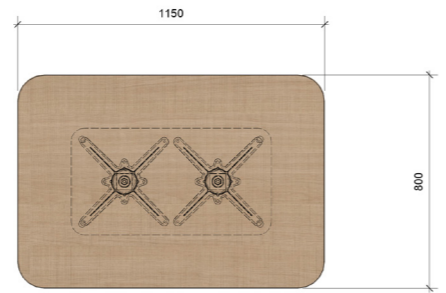

TABLE SERIES

Choose from four distinct options to find the one that uniquely matches your style. Each table features a beautiful black frame, available in both minimalistic and robust designs, with table tops crafted to have smooth, rounded edges for a perfect finishing touch. With twelve colour-styles to choose from, ranging from solid shades to a stunning Sienna Marble texture, you can create a look that's truly your own. It's no coincidence that the different frames match the ones in the seats and sofas. Create unity and balance in your concept while mesmerising your guests.

ZERO55 - Apeldoorn

PIN LT