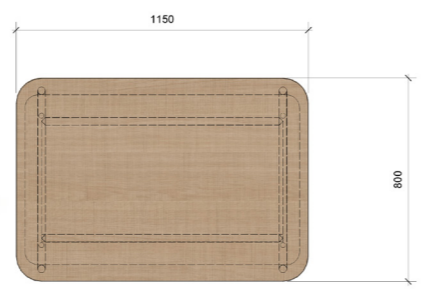

TABLE SERIES

Choose from four distinct options to find the one that uniquely matches your style. Each table features a beautiful black frame, available in both minimalistic and robust designs, with table tops crafted to have smooth, rounded edges for a perfect finishing touch. With twelve colour-styles to choose from, ranging from solid shades to a stunning Sienna Marble texture, you can create a look that's truly your own. It's no coincidence that the different frames match the ones in the seats and sofas. Create unity and balance in your concept while mesmerising your guests.

ZERO55 - Apeldoorn

SPLIT LT