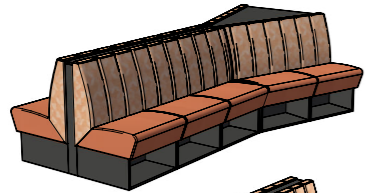

# ARO SERIES

The modular Aro series sofas come in various sizes and styles, ranging from 3 to 5-seat straight designs to corner sofas, ensuring optimal space utilization in your bowling area. Optional features include a charging station with USB-A and/or C ports, along with dedicated compartments for extra shoes and balls, making it the ultimate choice for your interior.

## Aro Straight

Aro Straight - 3 seat

Aro Straight - 4 seat

Aro Straight - 5 seat

**Aro The "Y"**

Aro The "Y" - 3 seat

Aro The "Y" - 4 seat

Aro The "Y" - 5 seat