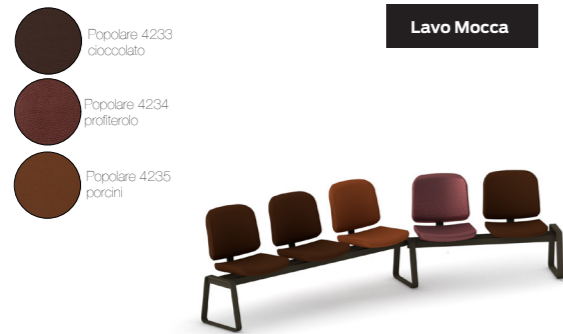

# LAVO TEXTURES

The Lavo collection offers a wide range of colours and textures, varying from neutral nudes to expressive tones, allowing you to effortlessly mix and match to create the perfect style. In the mood for funky, modern or energetic vibes? Lavo adapts entirely to your wishes. With the variety in this collection, you can style each area exactly as you wish, creating a unique and unforgettable atmosphere for your guests. The Lavo series brings a personal touch and playfulness to your interior, perfectly matching your concept.