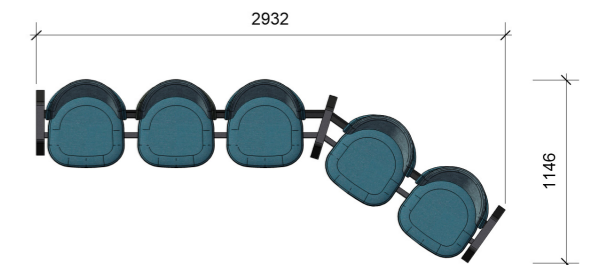

TEZO SERIES

The Tezo series offers versatility in style and upholstery. The 5-seat bent combination is airy and spacious yet compact and efficient and is designed to make the most of your bowling area. This series is distinguished by its sturdy, black steel frame which is extended at the seats ends. This little detail leaves room for personal belongings, giving the ability to re-tie your shoelaces or place the heavy ball while waiting. The seating surface and the comfortably upholstered backrest may differ in material or colour, giving the Tezo its very own character. Tezo effortlessly blends durability with modern, luxurious elegance - perfect for creating a unique and inviting atmosphere. The luscious Tezo series merges functionality and aesthetics in a most surprising way. The outer shell embraces the inner seat in such a subtle way, it seems enveloped. This design feature allows you to play with colours, designs and textures, creating a different look and feel with each astonishing combination.

Tezo 5 SEAT