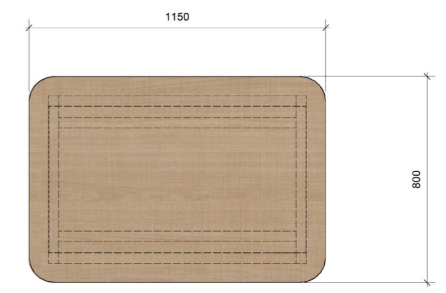

TABLE SERIES

Choose from four distinct options to find the one that uniquely matches your style. Each table features a beautiful black frame, available in both minimalistic and robust designs, with table tops crafted to have smooth, rounded edges for a perfect finishing touch. With twelve colour-styles to choose from, ranging from solid shades to a stunning Sienna Marble texture, you can create a look that's truly your own. It's no coincidence that the different frames match the ones in the seats and sofas. Create unity and balance in your concept while mesmerising your guests.

ZERO55 - Apeldoorn

SPARE LT