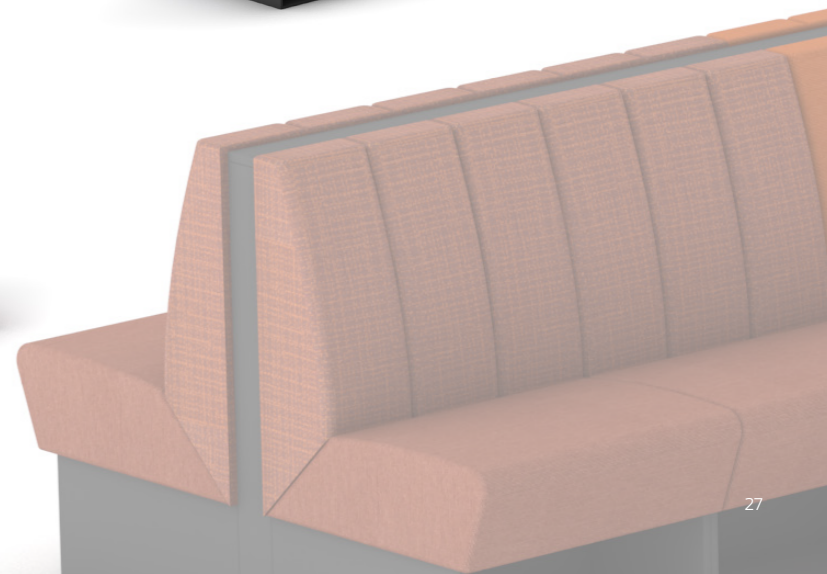

ARO TEXTURES

The Aro collection offers a wide range of colours and textures, allowing you to effortlessly mix and match to create the perfect style. In the mood for warm tones, fresh colours, a soft fabric or a sturdy texture? Aro adapts entirely to your wishes. With the variety in this collection, you can style each area exactly as you wish, creating a unique and unforgettable atmosphere for your guests. The Aro series brings a personal touch and made to measure ambience to your interior, perfectly matching your concept.