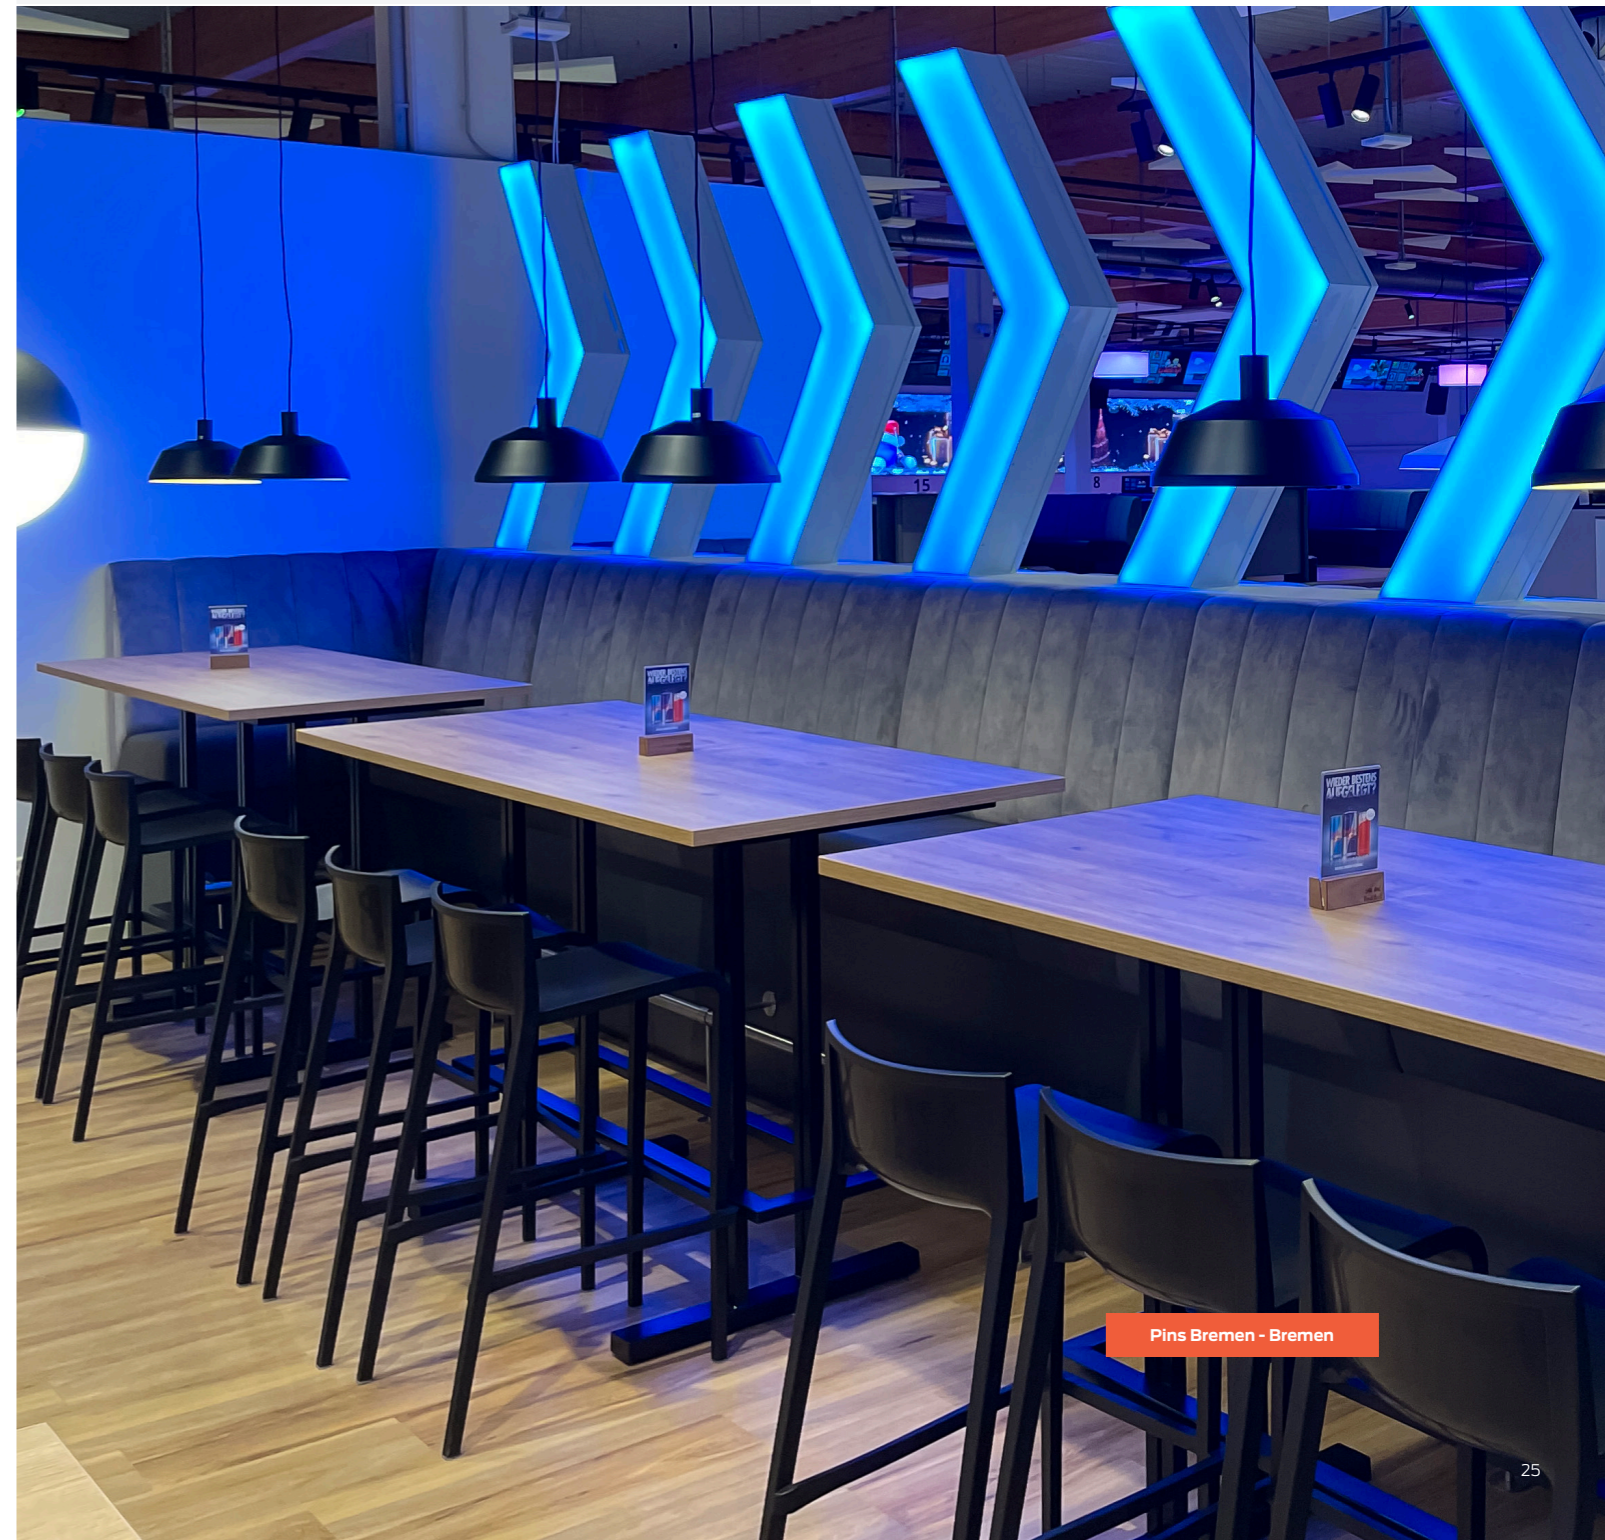

Aro The "Y" - Closed

Aro The "Y" - Open

**Charging stations**

Charge your device effortlessly and stay connected at all times. Choose from four different modules to seamlessly integrate into a table or tabletop like the Aro, offering both wireless charging and plug-in options. Guests can benefit from charging via USB or USB-C, ensuring convenience and compatibility for all devices. Enhance the guest experience in your bowling centre, restaurant, bar or lobby.