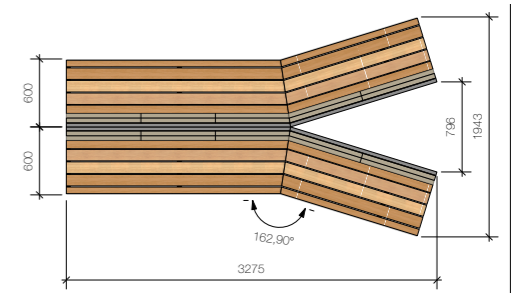

Felo The "Y" - 5 seat