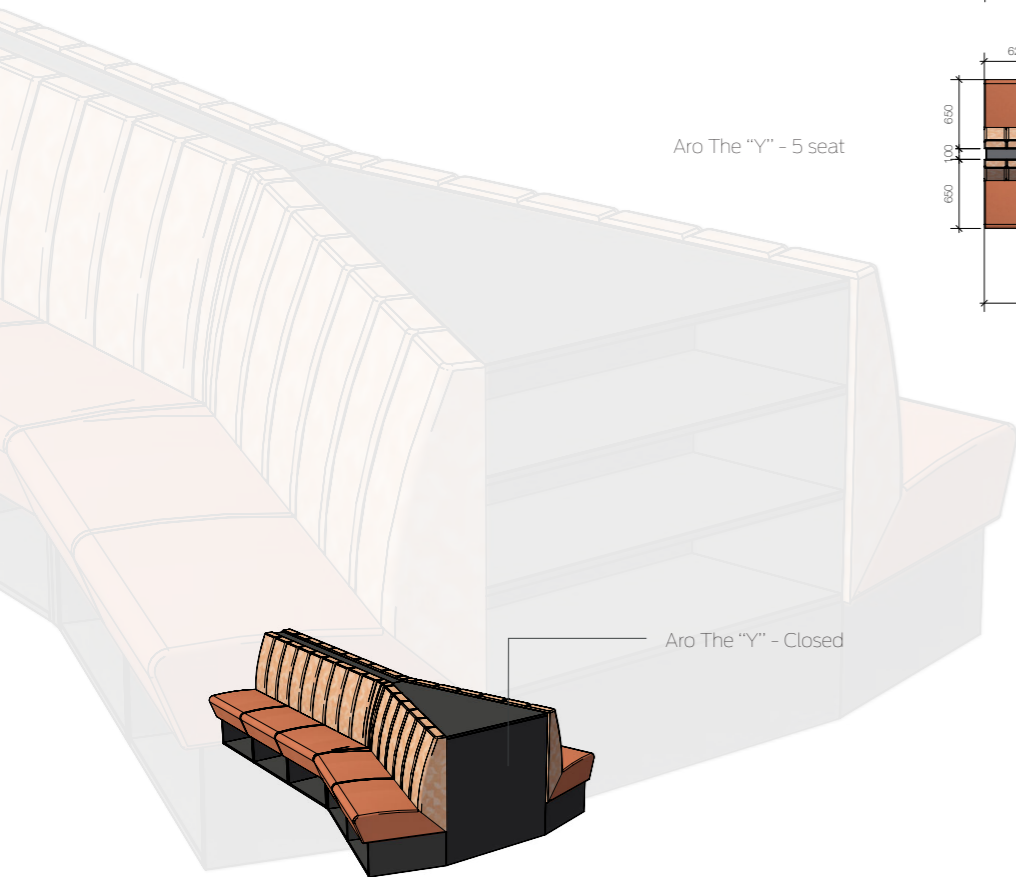

# ARO SERIES

The modular Aro series sofas come in various sizes and styles, ranging from 3 to 5-seat straight designs to corner sofas, ensuring optimal space utilization in your bowling area. Optional features include a charging station with USB-A and/or C ports, along with dedicated compartments for extra shoes and balls, making it the ultimate choice for your interior.

## Aro Straight

Aro Straight - 3 seat

Aro Straight - 4 seat

Aro Straight - 5 seat

**Aro The "Y"**

Aro The "Y" - 3 seat

Aro The "Y" - 4 seat

Aro The "Y" - 5 seat

Aro The "Y" - Closed

Aro The "Y" - Open

**Charging stations**

Charge your device effortlessly and stay connected at all times. Choose from four different modules to seamlessly integrate into a table or tabletop like the Aro, offering both wireless charging and plug-in options. Guests can benefit from charging via USB or USB-C, ensuring convenience and compatibility for all devices. Enhance the guest experience in your bowling centre, restaurant, bar or lobby.